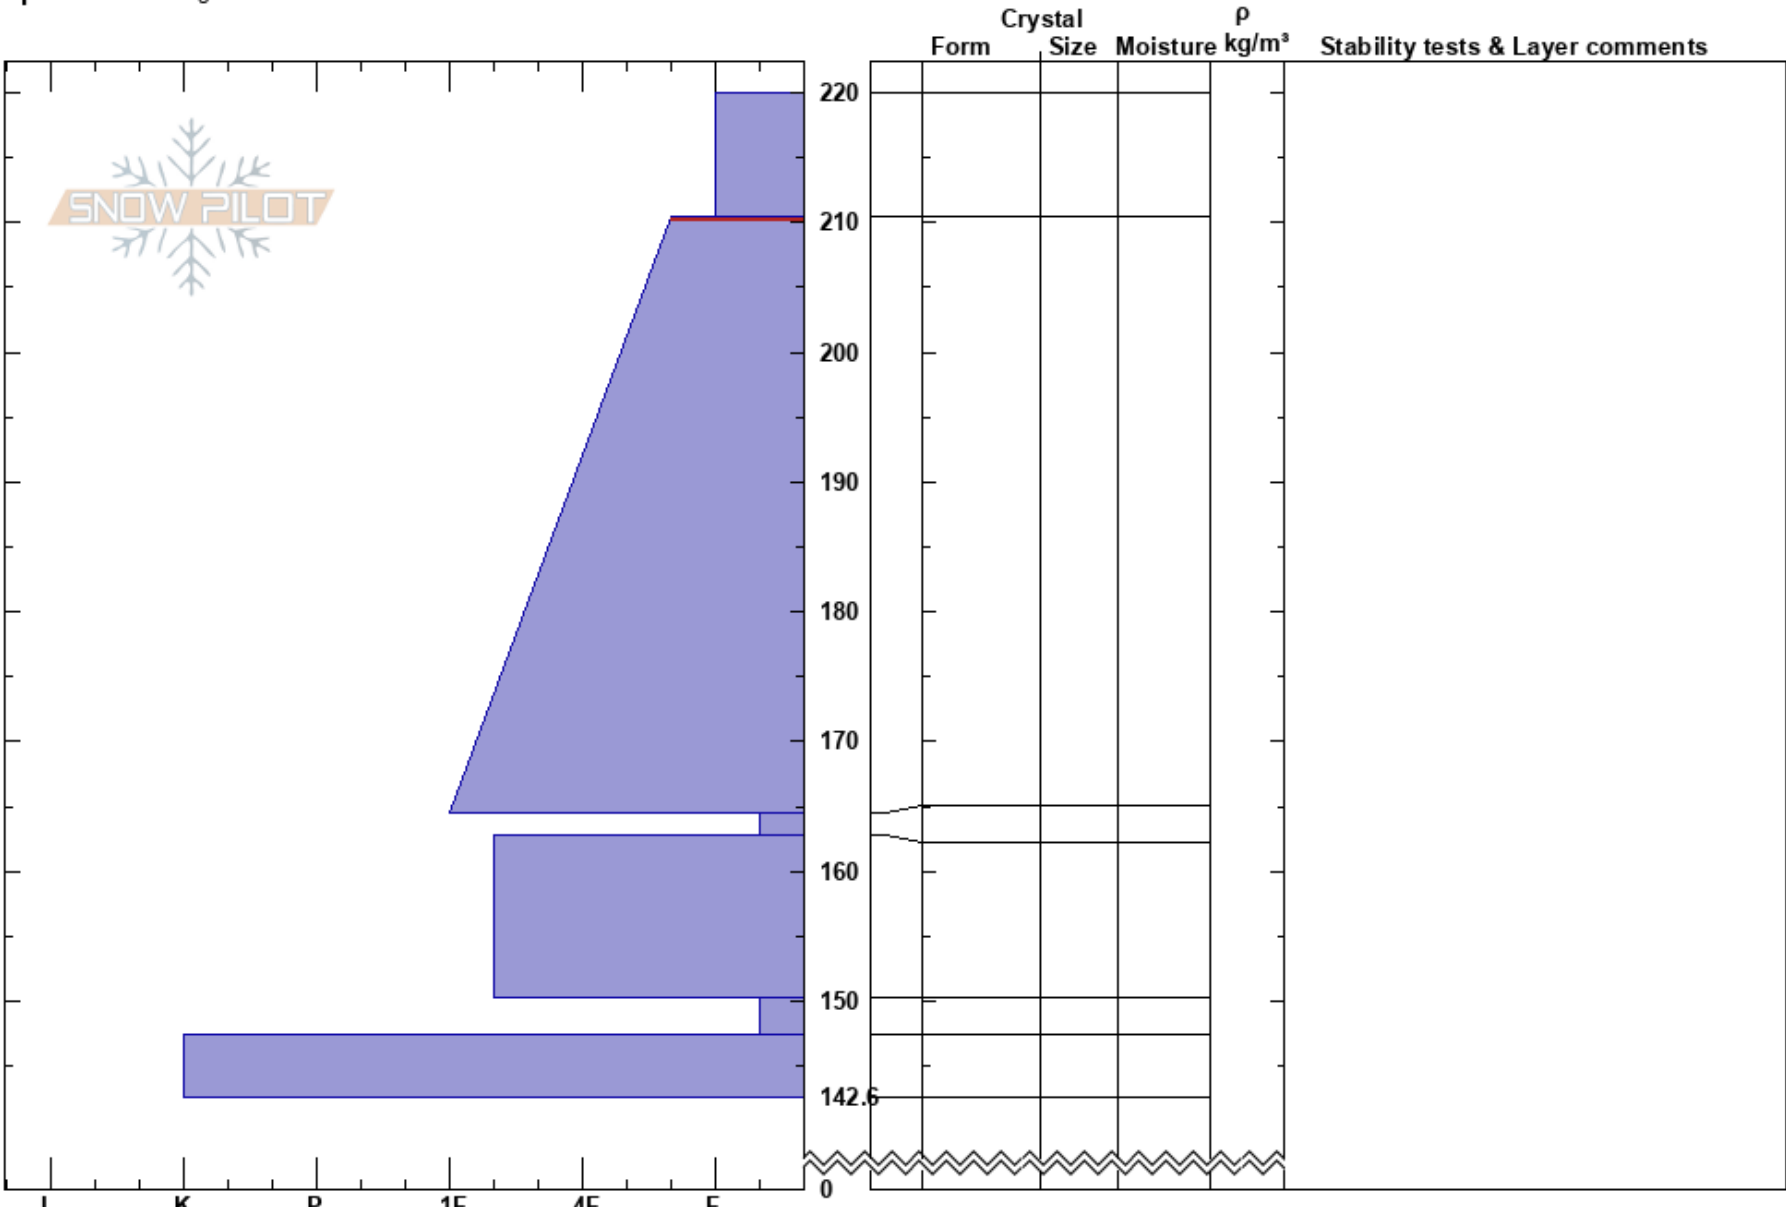

20240311吉克普林

PC SnowFever

11/03/2024 - 15:00

Stability:

HS:220

Layer Notes:

Air Temperature: 2°C

PF:40

210.4-164.4cm: Problematic layer

China

Co-ord:

Sky Cover: FEW

Elevation: 1870 m

Slope Angle: 25°

Precipitation: NO

Aspect:

Wind Loading: no

Wind: N Calm

Specifics: Pit dug in a Ski Area

Notes: