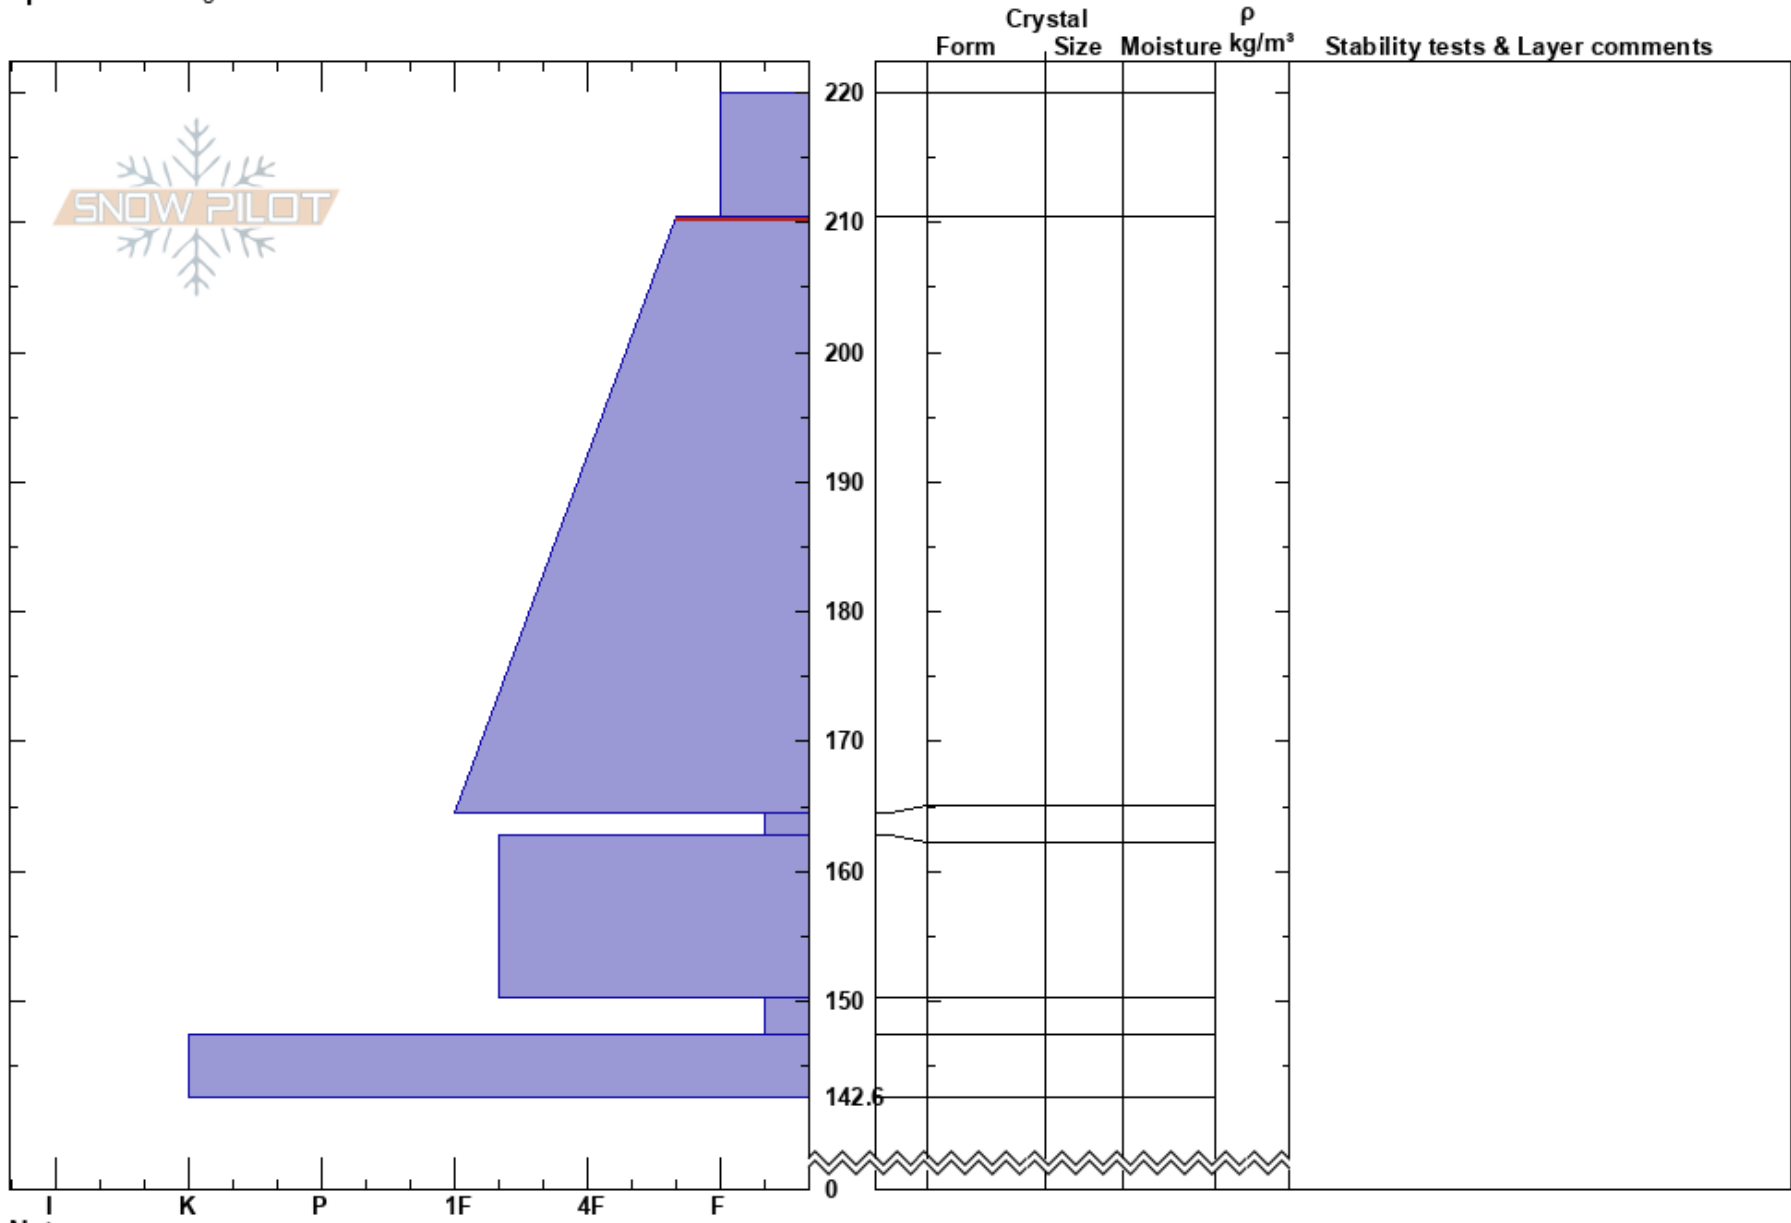

20240311吉克普林

PC SnowFever

11/03/2024 - 15:00

Stability:

HS:220

Layer Notes:

Air Temperature: 2°C

PF:40

210.4-164.4cm: Problematic layer

China

Co-ord:

Sky Cover: FEW

Elevation: 1870 m

Slope Angle: 25°

Precipitation: NO

Aspect:

Wind Loading: no

Wind: N Calm

Specifics: Pit dug in a Ski Area

Notes: