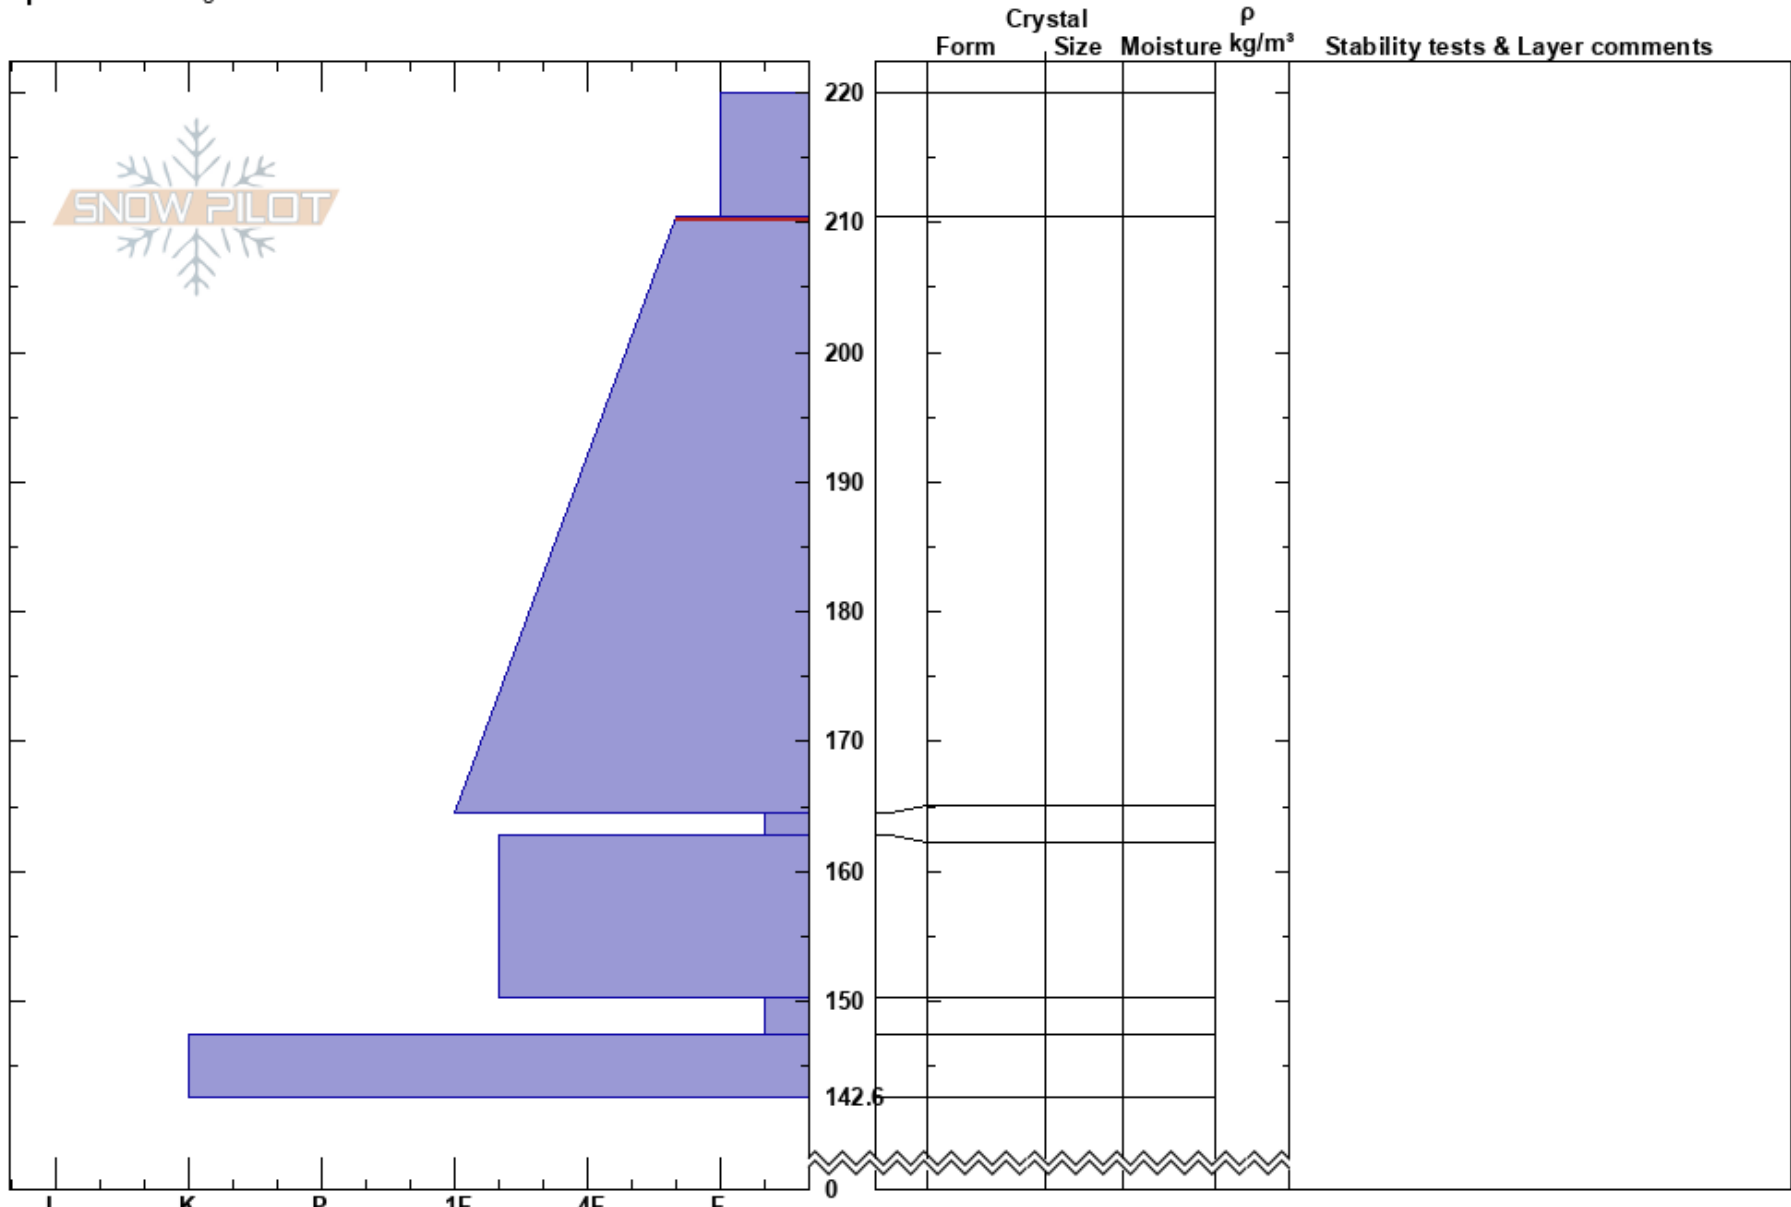

20240311吉克普林

PC SnowFever

11/03/2024 - 15:00

Stability:

HS:220

Layer Notes:

China

Co-ord:

Air Temperature: 2°C

PF:40

210.4-164.4cm: Problematic layer

Elevation: 1870 m

Slope Angle: 25°

Sky Cover: FEW

Precipitation: NO

Aspect:

Wind Loading: no

Wind: N Calm

Specifics: Pit dug in a Ski Area

Notes: