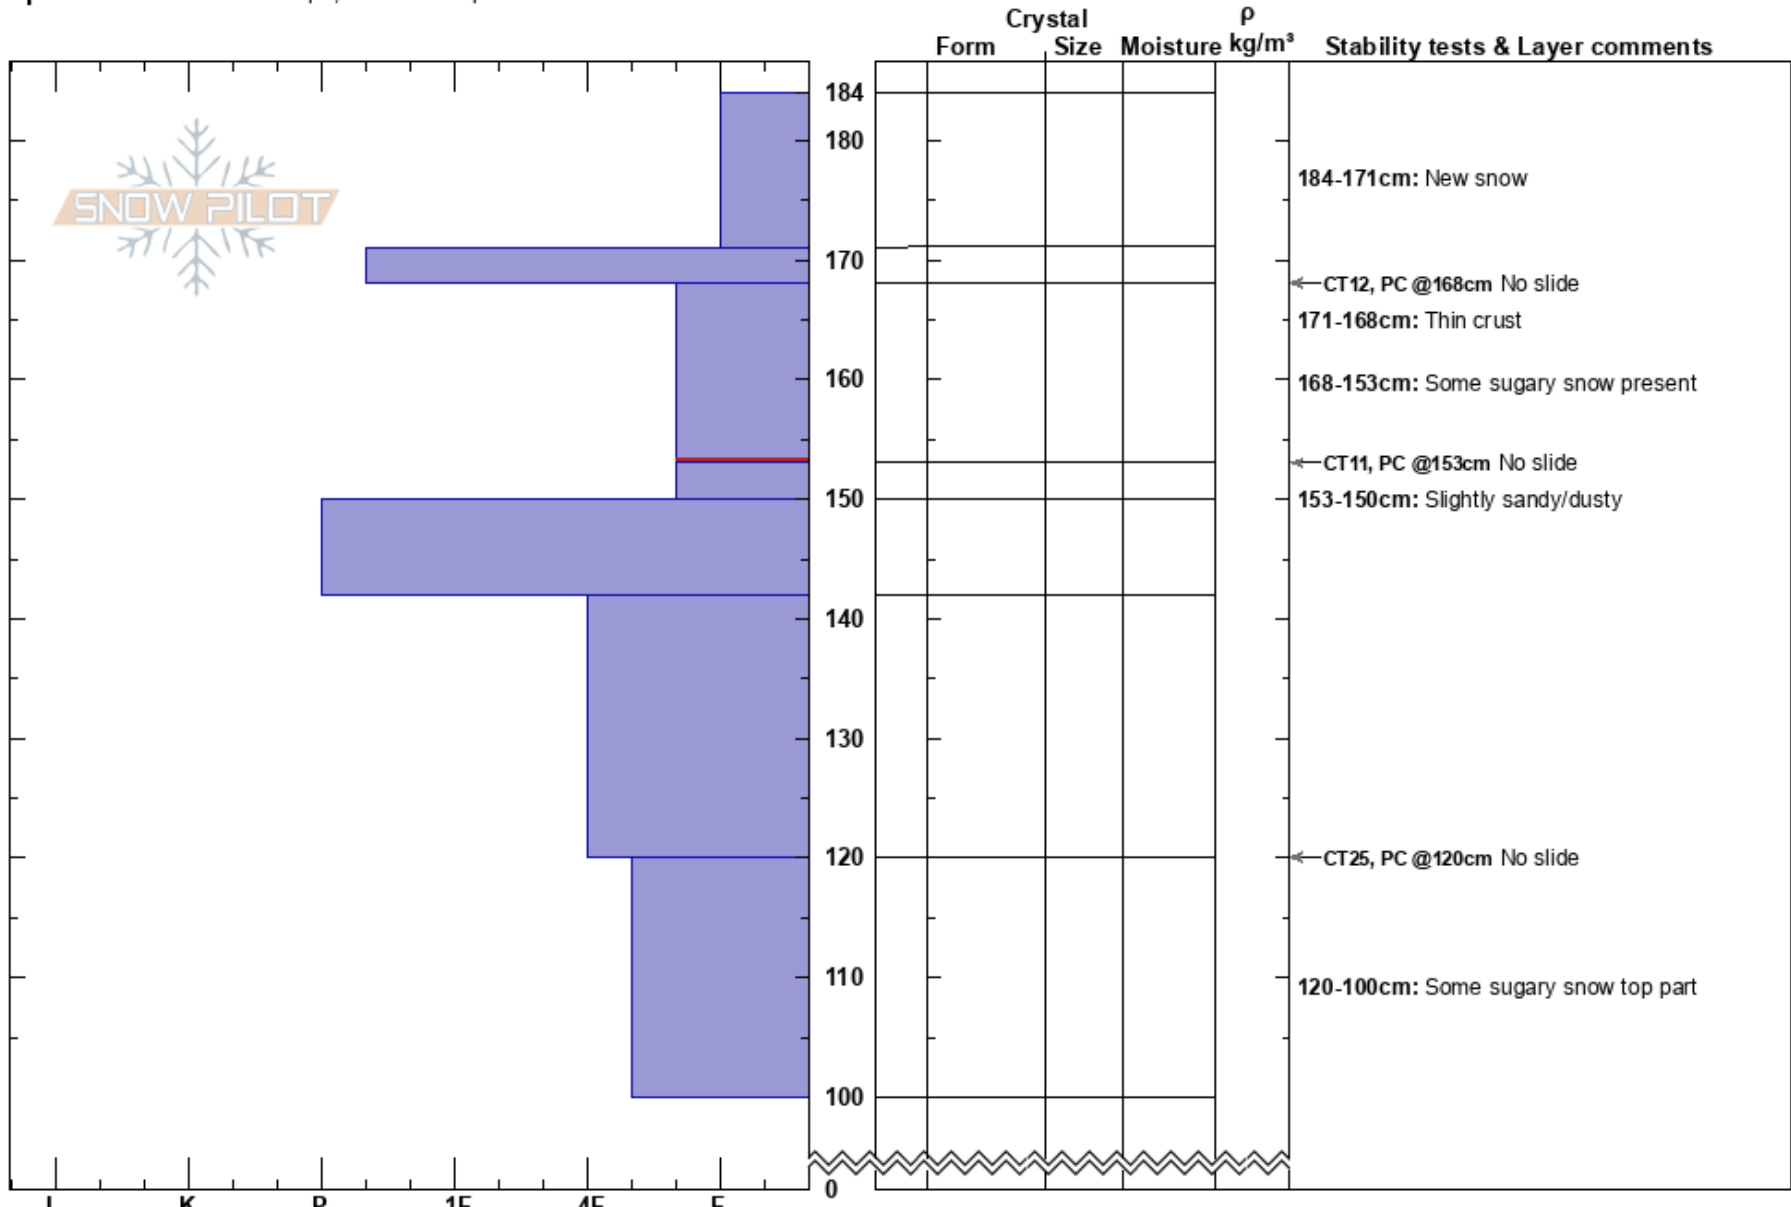

Okaden Ridge Snowpit
 Pirin
 Bulgaria
Elevation: 2460 m
Aspect: NE
Specifics: Ski tracks on slope; We skied slope

Kalin Markov
 09/03/2024 - 16:00
Co-ord: 41.80133N, 23.35882E
Slope Angle: 32°
Wind Loading:

Stability: Good **HS:** 184
Air Temperature: -3°C
Sky Cover: OVC
Precipitation: NO
Wind:

Layer Notes:
 184-171cm: New snow
 171-168cm: Thin crust
 168-153cm: Some sugary snow present
 168-153cm: Problematic layer
 153-150cm: Slightly sandy/dusty
 [More Layer Comments below]

Notes: Snowpack is quite stable at the moment at this location, but some concerning things present in it: crusts, sandy layer, some sugary snow. Could start to react more and in a worse way with more heavy, wet snow this week and more windloading.. Additional Layer Comments: 100-120cm: Some sugary snow top part;