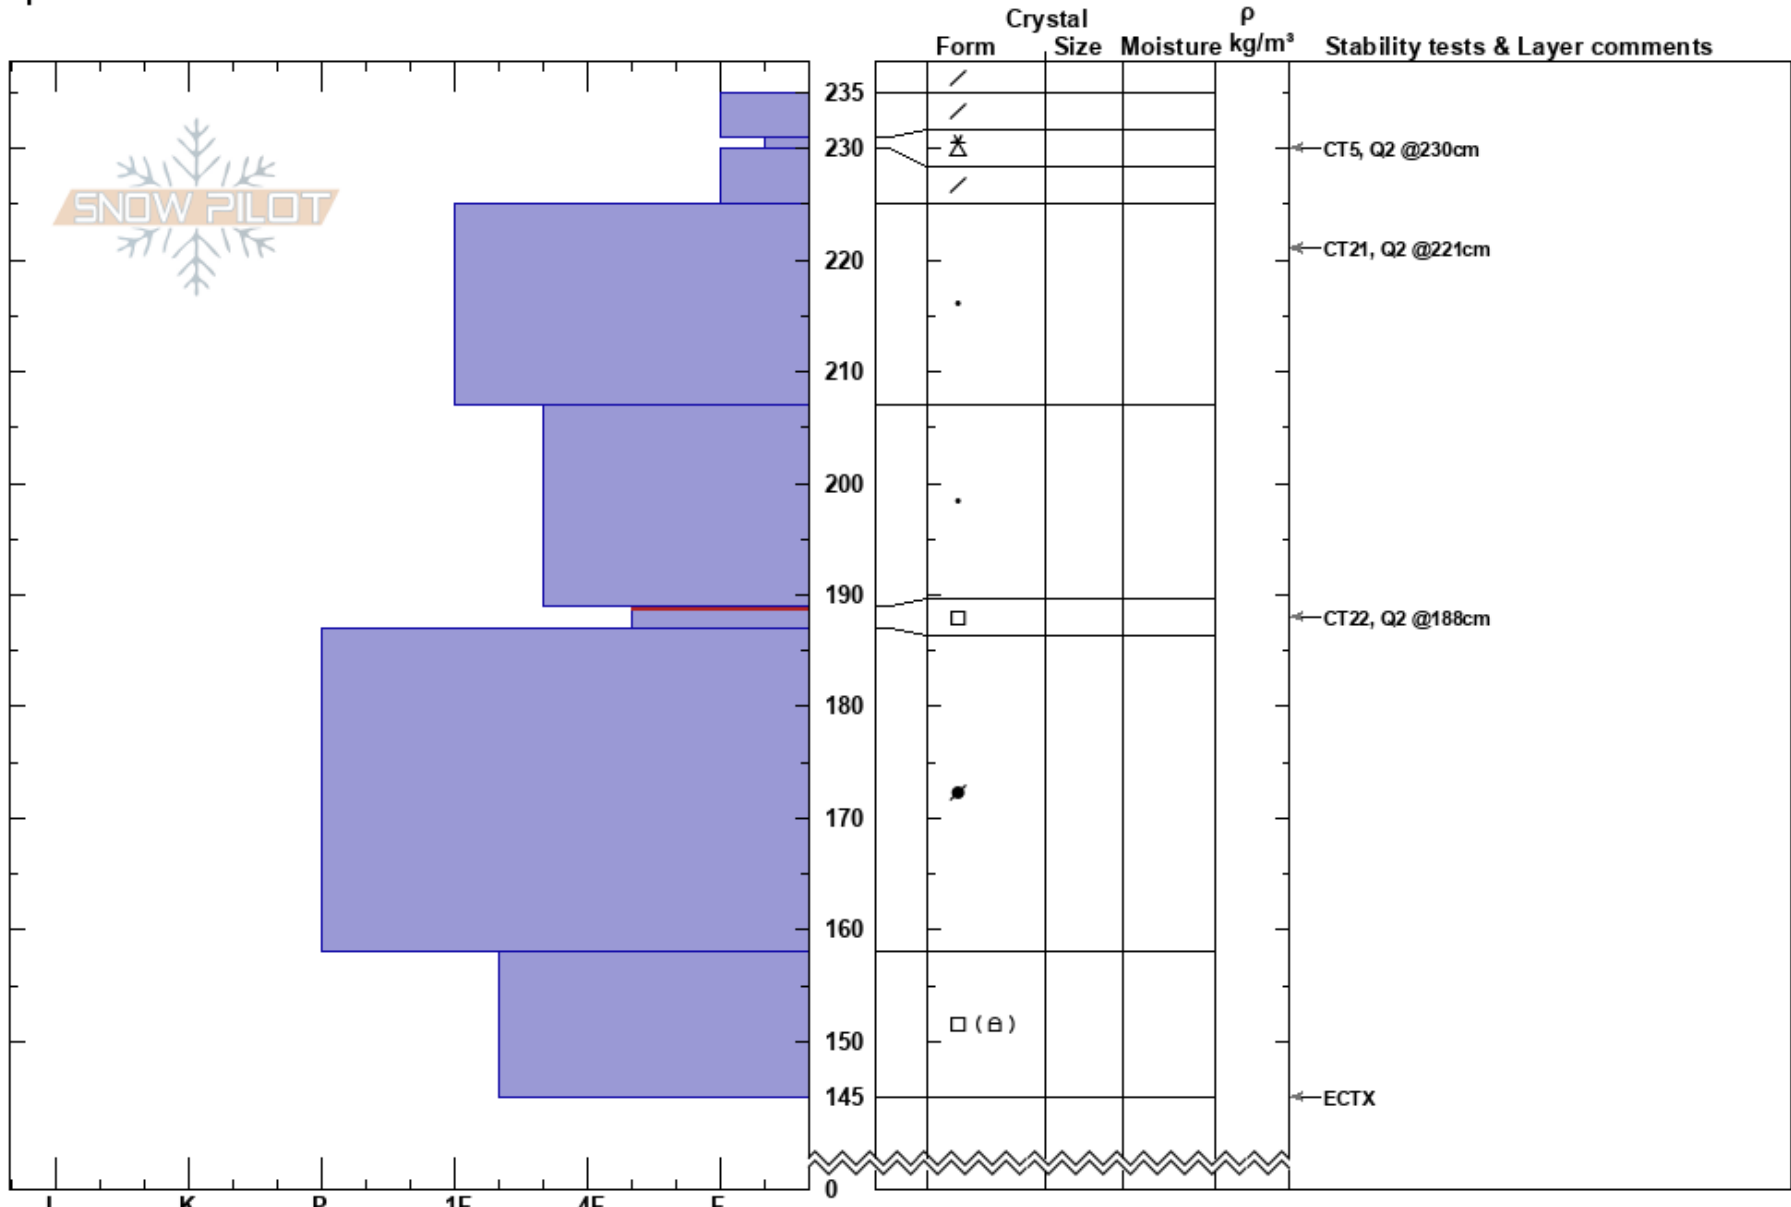

North Trees, Burnt Ridge  
 La Sal Mountains  
 UT  
 Elevation: 10651 ft  
 Aspect: N  
 Specifics:

toby weed  
 03/10/2024 - 3:15pm  
 Co-ord: 38.46188N, -109.25955W  
 Slope Angle: 28°  
 Wind Loading: no

Stability:  
 Air Temperature: 2°C  
 Sky Cover: FEW  
 Precipitation: NO  
 Wind: N Light Breeze

HS:235  
 PF:9  
 PS:9  
 Layer Notes:  
 189-187cm: Problematic layer

Notes: