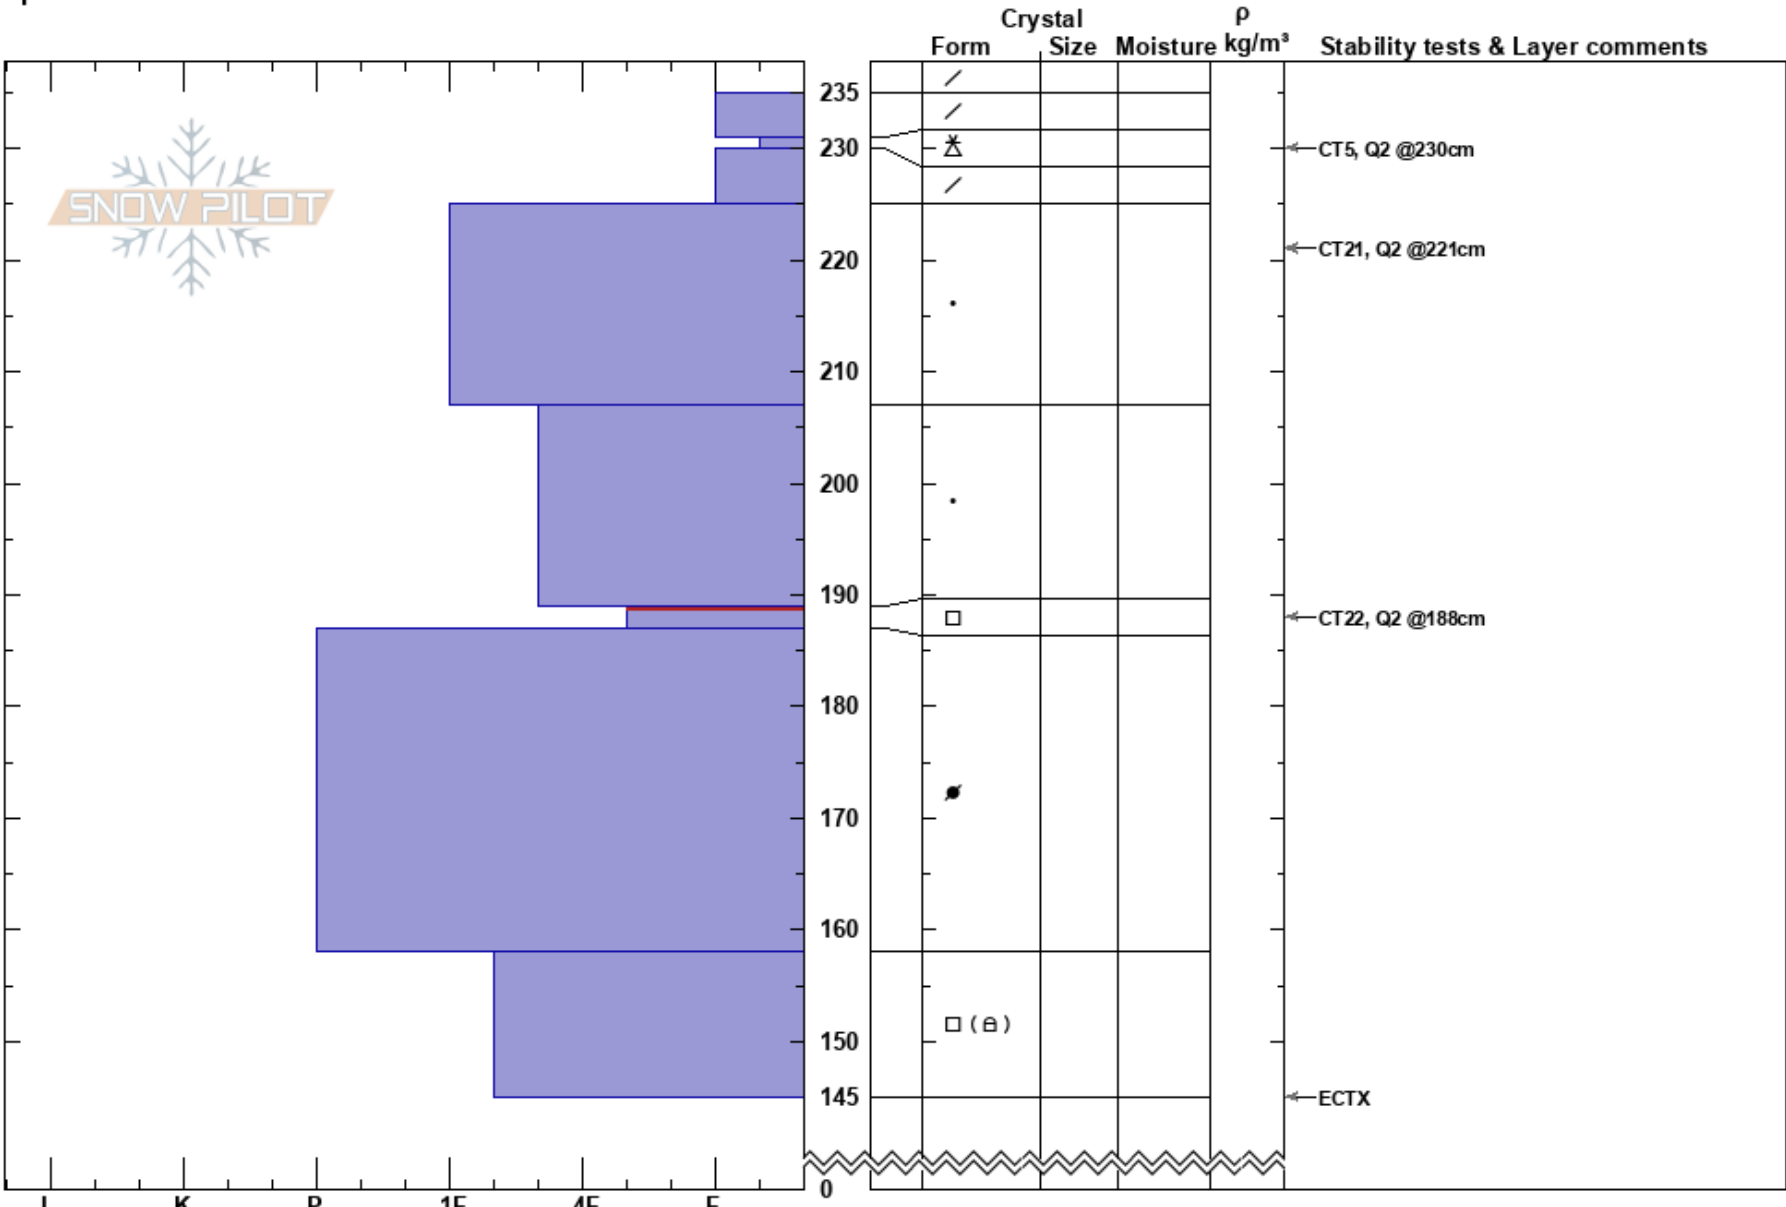

North Trees, Burnt Ridge
 La Sal Mountains
 UT
 Elevation: 10651 ft
 Aspect: N
 Specifics:

toby weed
 03/10/2024 - 3:15pm
 Co-ord: 38.46188N, -109.25955W
 Slope Angle: 28°
 Wind Loading: no

Stability:
 Air Temperature: 2°C
 Sky Cover: FEW
 Precipitation: NO
 Wind: N Light Breeze

HS:235
 PF:9
 PS:9
 189-187cm: Problematic layer

Notes: