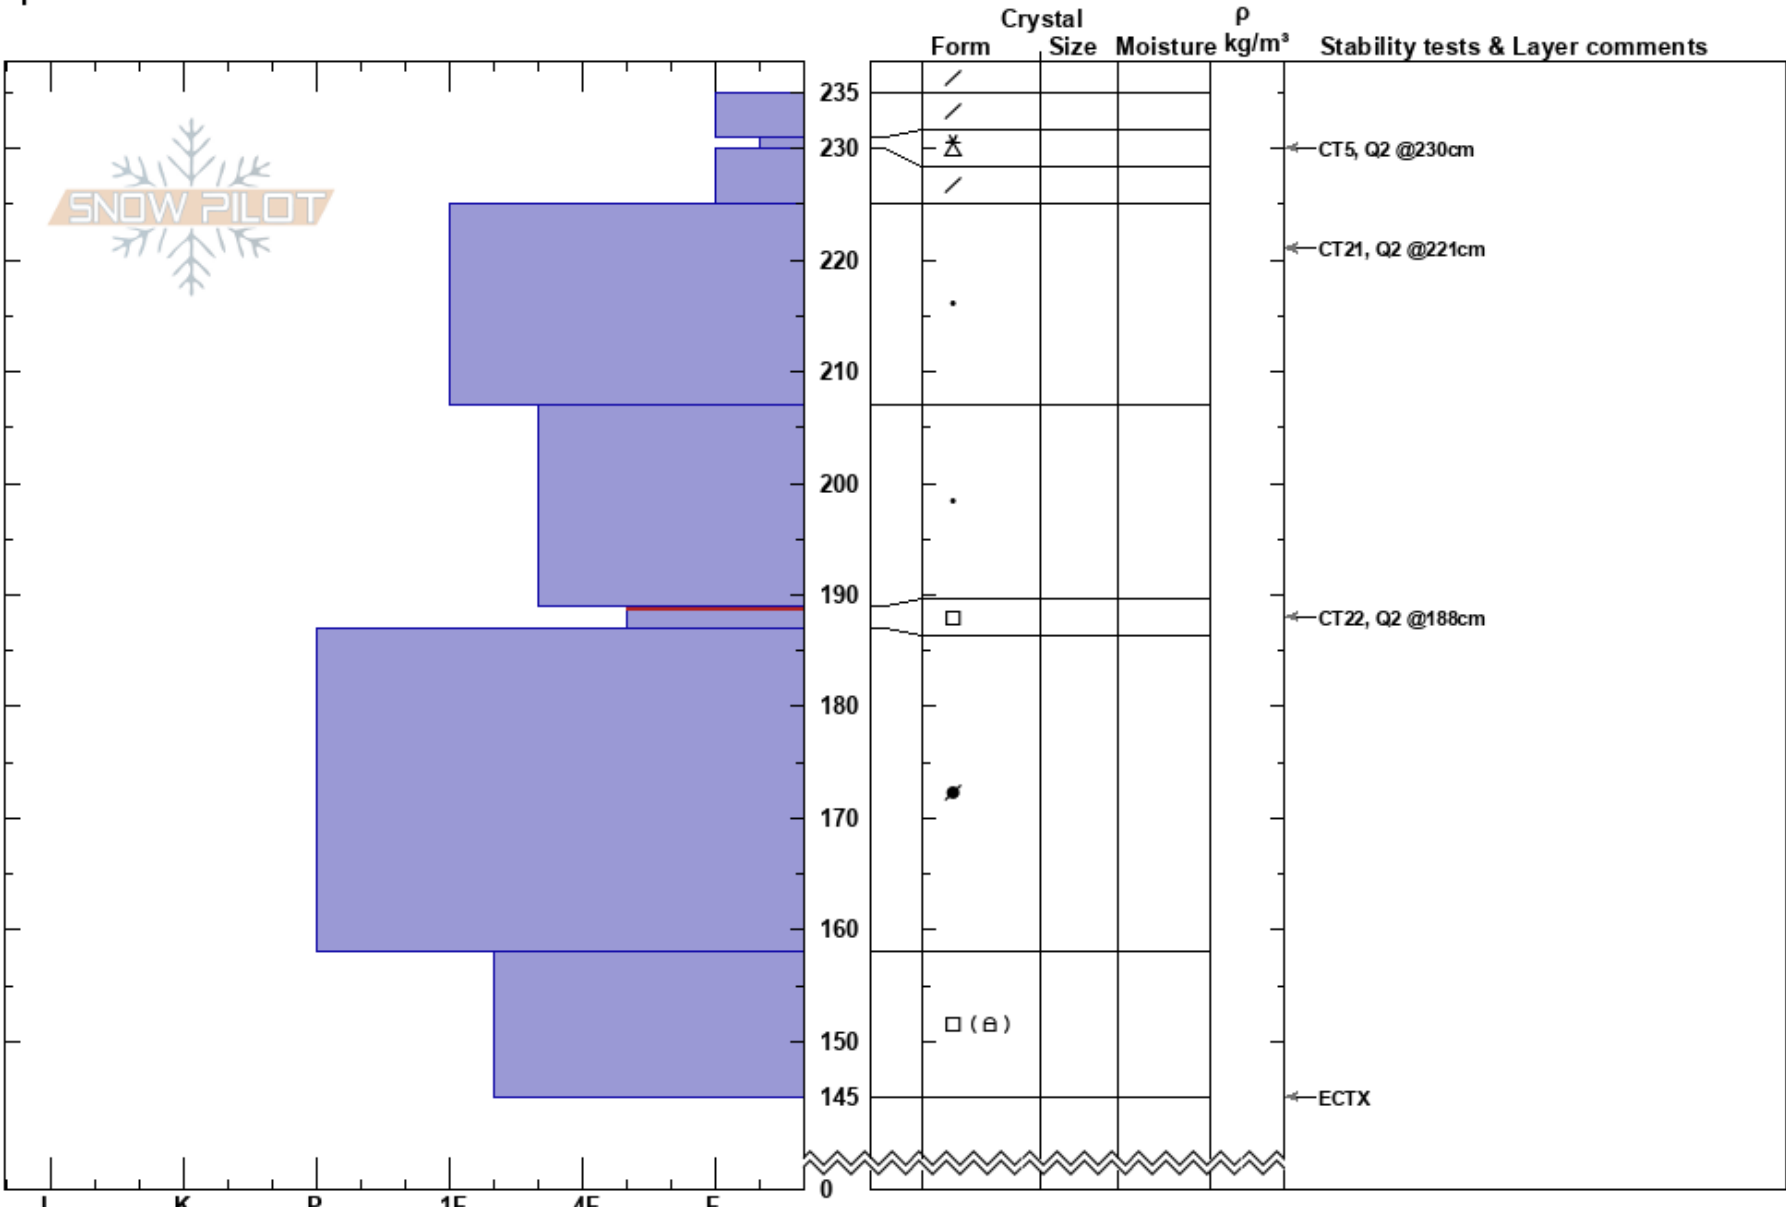

North Trees, Burnt Ridge  
 La Sal Mountains  
 UT  
 Elevation: 10651 ft  
 Aspect: N  
 Specifics:

toby weed  
 03/10/2024 - 3:15pm  
 Co-ord: 38.46188N, -109.25955W  
 Slope Angle: 28°  
 Wind Loading: no

Stability:  
 Air Temperature: 2°C  
 Sky Cover: FEW  
 Precipitation: NO  
 Wind: N Light Breeze

HS:235  
 PF:9  
 PS:9  
 189-187cm: Problematic layer

Notes: