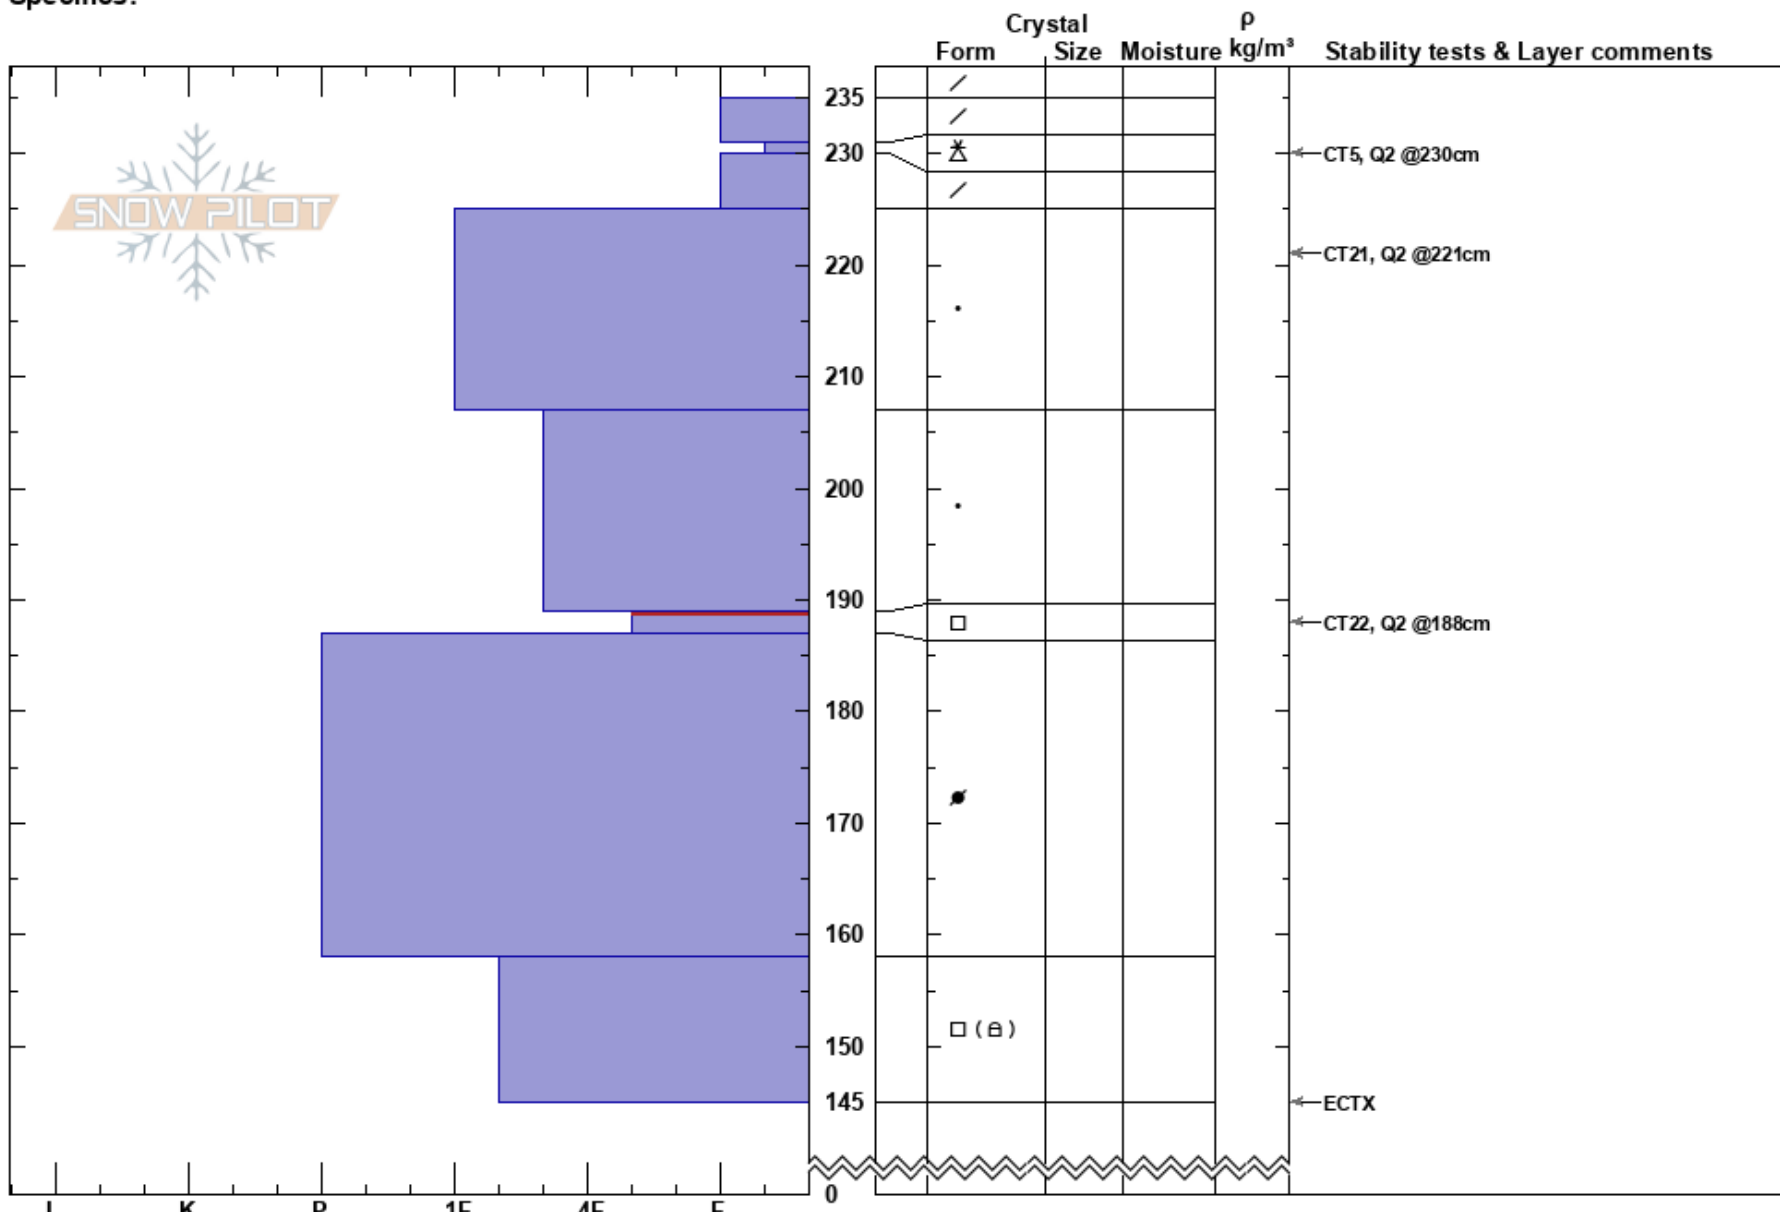

North Trees, Burnt Ridge
 La Sal Mountains
 UT
 Elevation: 10651 ft
 Aspect: N
 Specifics:

toby weed
 03/10/2024 - 3:15pm
 Co-ord: 38.46188N, -109.25955W
 Slope Angle: 28°
 Wind Loading: no

Stability:
 Air Temperature: 2°C
 Sky Cover: FEW
 Precipitation: NO
 Wind: N Light Breeze

HS:235
 PF:9
 PS:9
 189-187cm: Problematic layer

Notes: