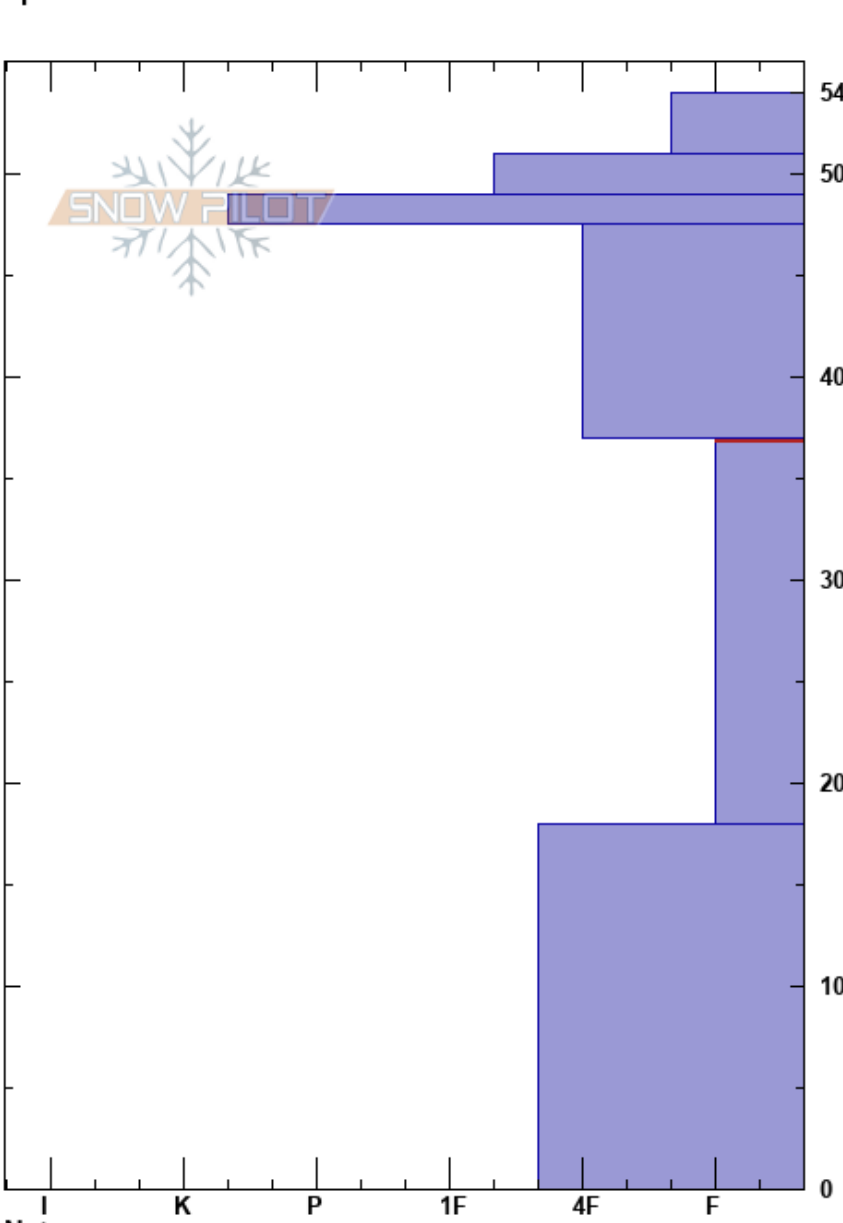

Pre-Laurel  
 La Sal Mountains  
 UT  
 Elevation: 1139 ft  
 Aspect:  
 Specifics:

toby weed  
 03/10/2024 - 2:30pm  
 Co-ord: 38.45900N, -109.25012W  
 Slope Angle: 23°  
 Wind Loading: previous

Stability:  
 Air Temperature: 2°C  
 Sky Cover: FEW  
 Precipitation: NO  
 Wind: N Light Breeze

HS:54  
 PF:50  
 PS:4  
 37-18cm: Problematic layer

Crystal Form	Crystal Size	Moisture	$\rho$ kg/m <sup>3</sup>	Stability tests & Layer comments
/				
•				
⊙				
□ (A)				
□ (A)				← CT11, Q3 @37cm ← ECTN13 @37cm
□ (A)				