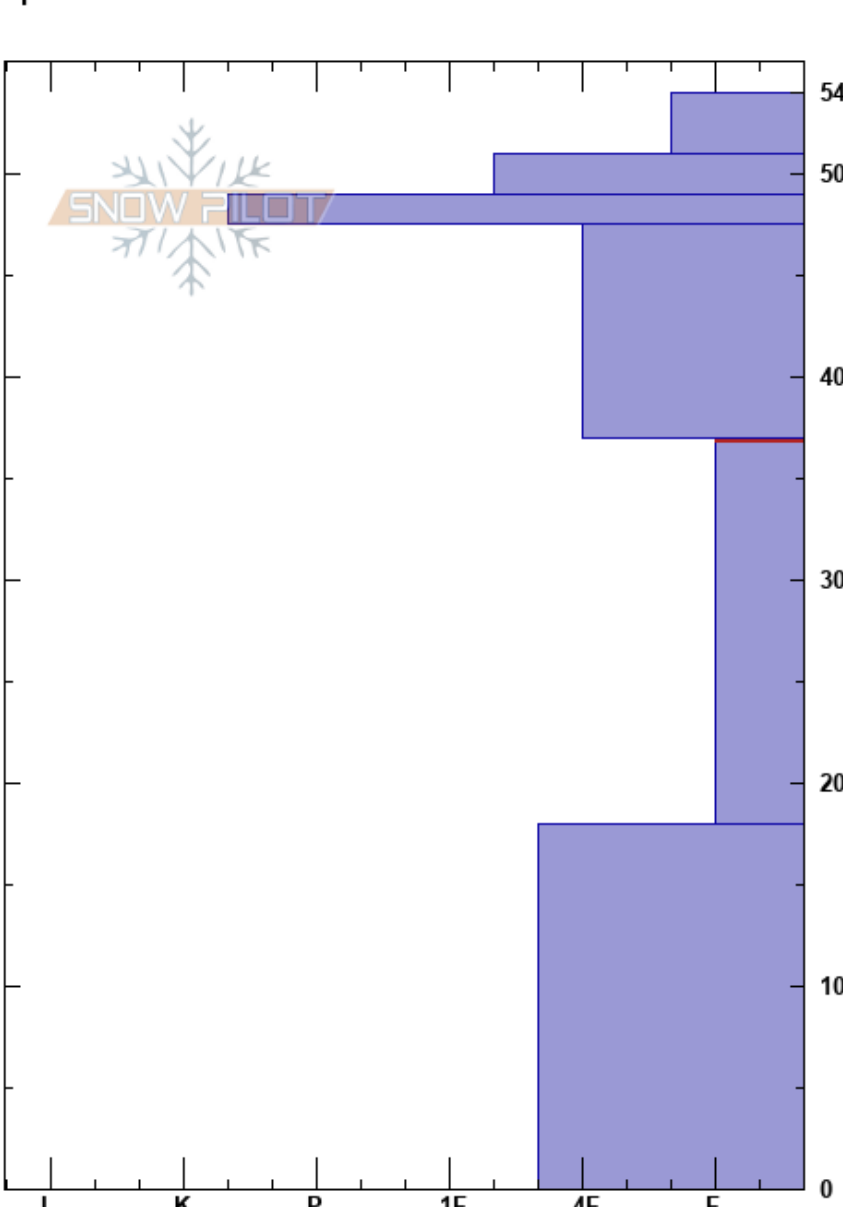

Pre-Laurel
 La Sal Mountains
 UT
 Elevation: 1139 ft
 Aspect:
 Specifics:

toby weed
 03/10/2024 - 2:30pm
 Co-ord: 38.45900N, -109.25012W
 Slope Angle: 23°
 Wind Loading: previous

Stability:
 Air Temperature: 2°C
 Sky Cover: FEW
 Precipitation: NO
 Wind: N Light Breeze

HS:54
 PF:50
 PS:4
 37-18cm: Problematic layer

Crystal Form	Crystal Size	Moisture	ρ kg/m ³	Stability tests & Layer comments
/				
•				
⊙				
□ (A)				
□ (A)				← CT11, Q3 @37cm ← ECTN13 @37cm
□ (A)				