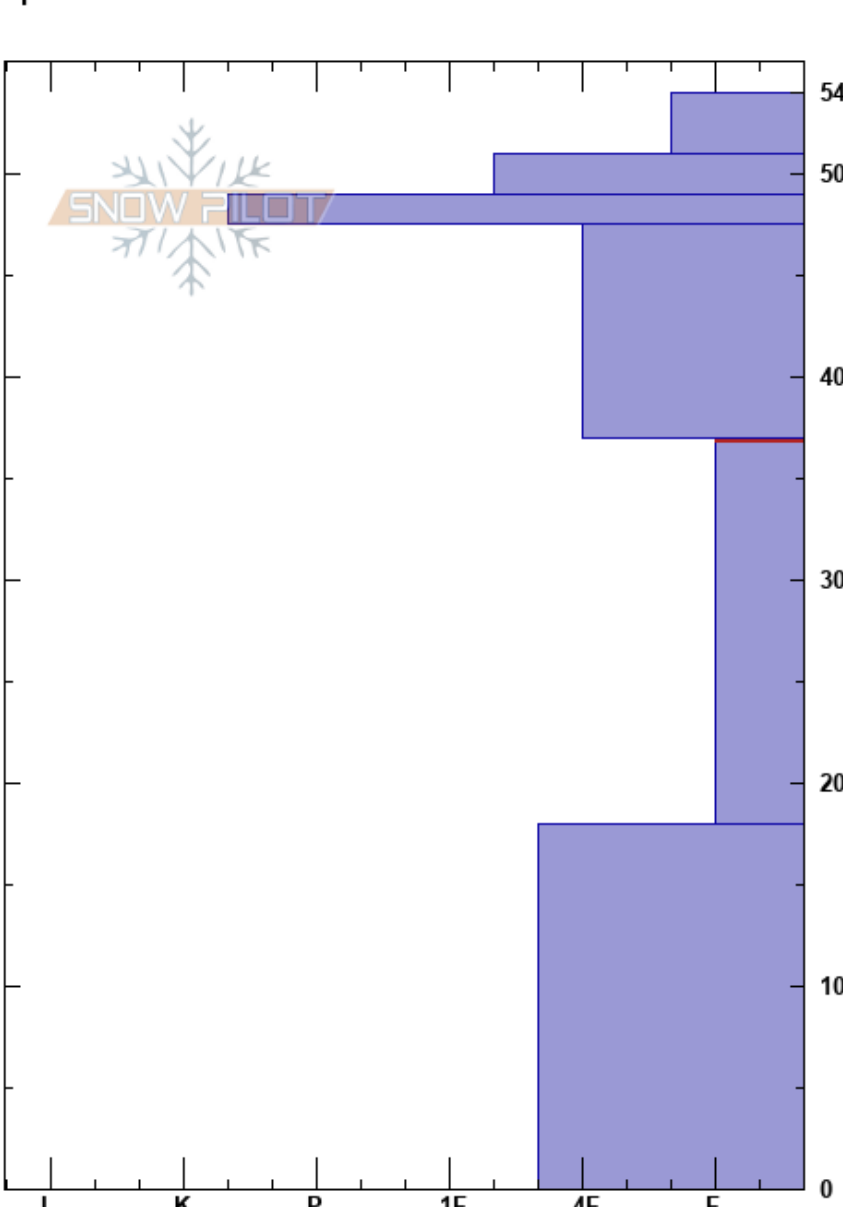

Pre-Laurel  
 La Sal Mountains  
 UT  
 Elevation: 1139 ft  
 Aspect:  
 Specifics:

toby weed  
 03/10/2024 - 2:30pm  
 Co-ord: 38.45900N, -109.25012W  
 Slope Angle: 23°  
 Wind Loading: previous

Stability:  
 Air Temperature: 2°C  
 Sky Cover: FEW  
 Precipitation: NO  
 Wind: N Light Breeze

HS:54  
 PF:50  
 PS:4  
 37-18cm: Problematic layer

Crystal Form	Crystal Size	Moisture	$\rho$ kg/m <sup>3</sup>	Stability tests & Layer comments
/				
•				
⊙				
□ (A)				
□ (A)				← CT11, Q3 @37cm ← ECTN13 @37cm
□ (A)				