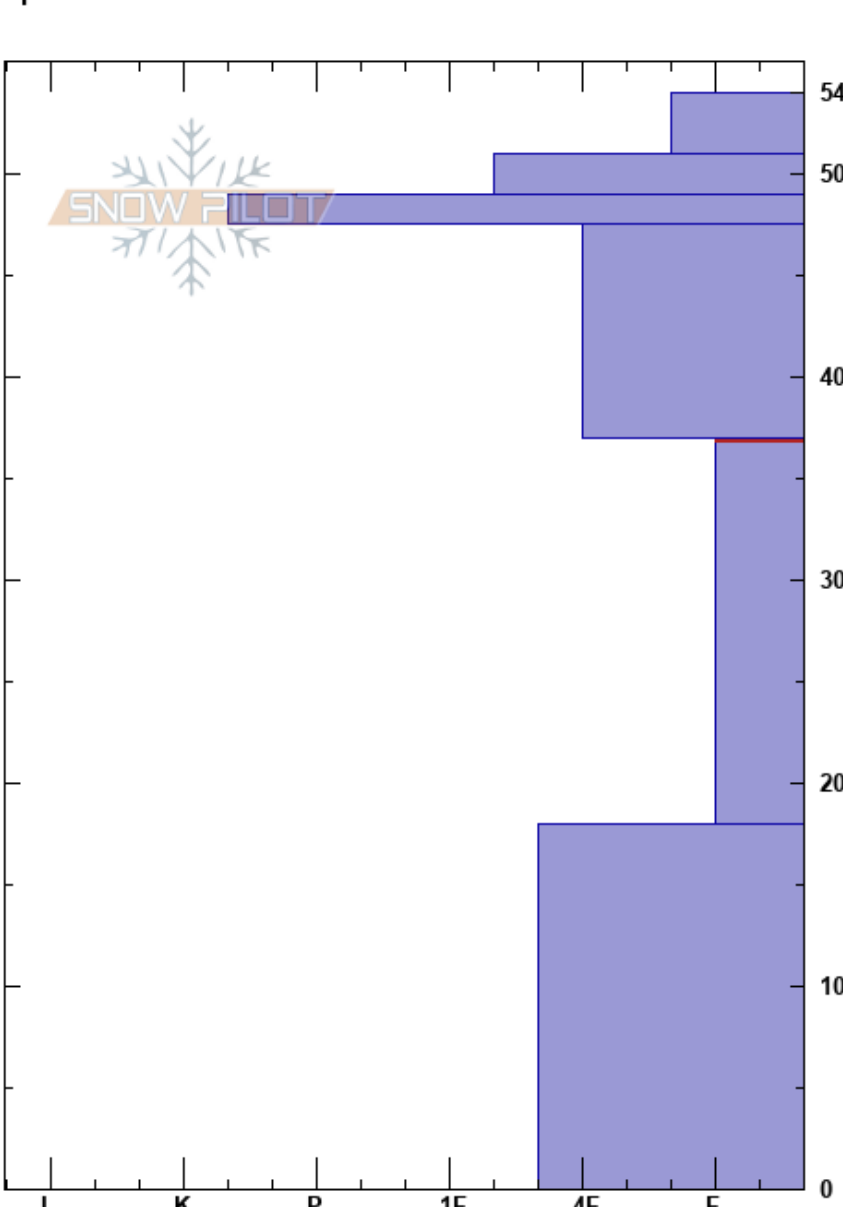

Pre-Laurel
 La Sal Mountains
 UT
 Elevation: 1139 ft
 Aspect:
 Specifics:

toby weed
 03/10/2024 - 2:30pm
 Co-ord: 38.45900N, -109.25012W
 Slope Angle: 23°
 Wind Loading: previous

Stability:
 Air Temperature: 2°C
 Sky Cover: FEW
 Precipitation: NO
 Wind: N Light Breeze

HS:54
 PF:50
 PS:4
 37-18cm: Problematic layer

| Crystal Form | Crystal Size | Moisture | ρ kg/m ³ | Stability tests & Layer comments |
|--------------|--------------|----------|--------------------------|------------------------------------|
| / | | | | |
| • | | | | |
| ⊙ | | | | |
| □ (A) | | | | |
| □ (A) | | | | ← CT11, Q3 @37cm ← ECTN13 @37cm |
| □ (A) | | | | |