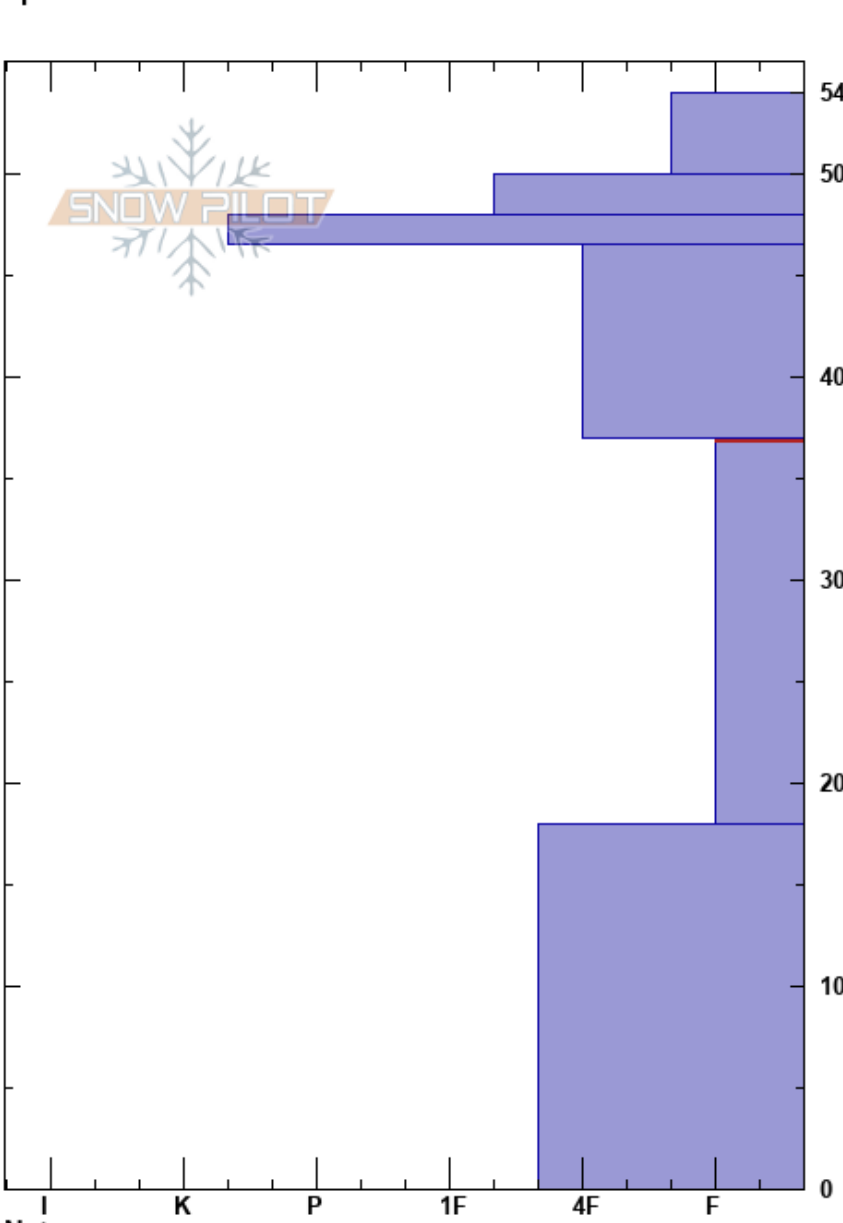

Pre-Laurel
 La Sal Mountains
 UT
 Elevation: 1139 ft
 Aspect:
 Specifics:

to by weed
 03/10/2024 - 2:30pm
 Co-ord: 38.45900N, -109.25012W
 Slope Angle: 23°
 Wind Loading: previous

Stability:
 Air Temperature: 2°C
 Sky Cover: FEW
 Wind: N Light Breeze
 HS:54
 PF:50
 PS:4
 Layer Notes:
 37-18cm: Problematic layer

Crystal Form	Crystal Size	Moisture	ρ kg/m ³	Stability tests & Layer comments
/				
•				
⊙⊙				
A (□)				
A (□)				← CT11, Q3 @37cm ← ECTN13 @37cm
A (□)				

Notes: