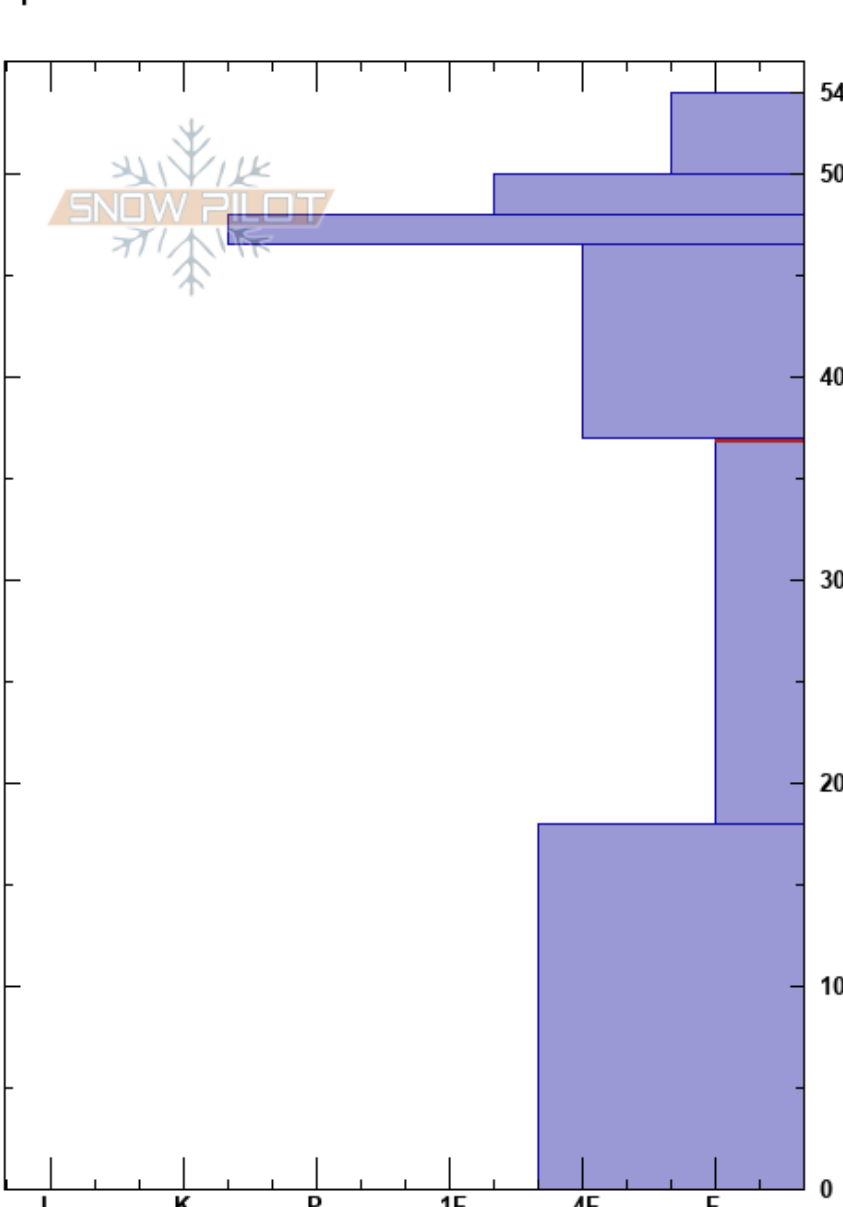

Pre-Laurel
 La Sal Mountains
 UT
 Elevation: 1139 ft
 Aspect:
 Specifics:

toby weed
 03/10/2024 - 2:30pm
 Co-ord: 38.45900N, -109.25012W
 Slope Angle: 23°
 Wind Loading: previous

Stability:
 Air Temperature: 2°C
 Sky Cover: FEW
 Precipitation: NO
 Wind: N Light Breeze

HS:54
 PF:50
 PS:4
 37-18cm: Problematic layer

Crystal Form	Crystal Size	Moisture	ρ kg/m ³	Stability tests & Layer comments
/				
•				
⊙				
A (□)				
A (□)				← CT11, Q3 @37cm ← ECTN13 @37cm
A (□)				