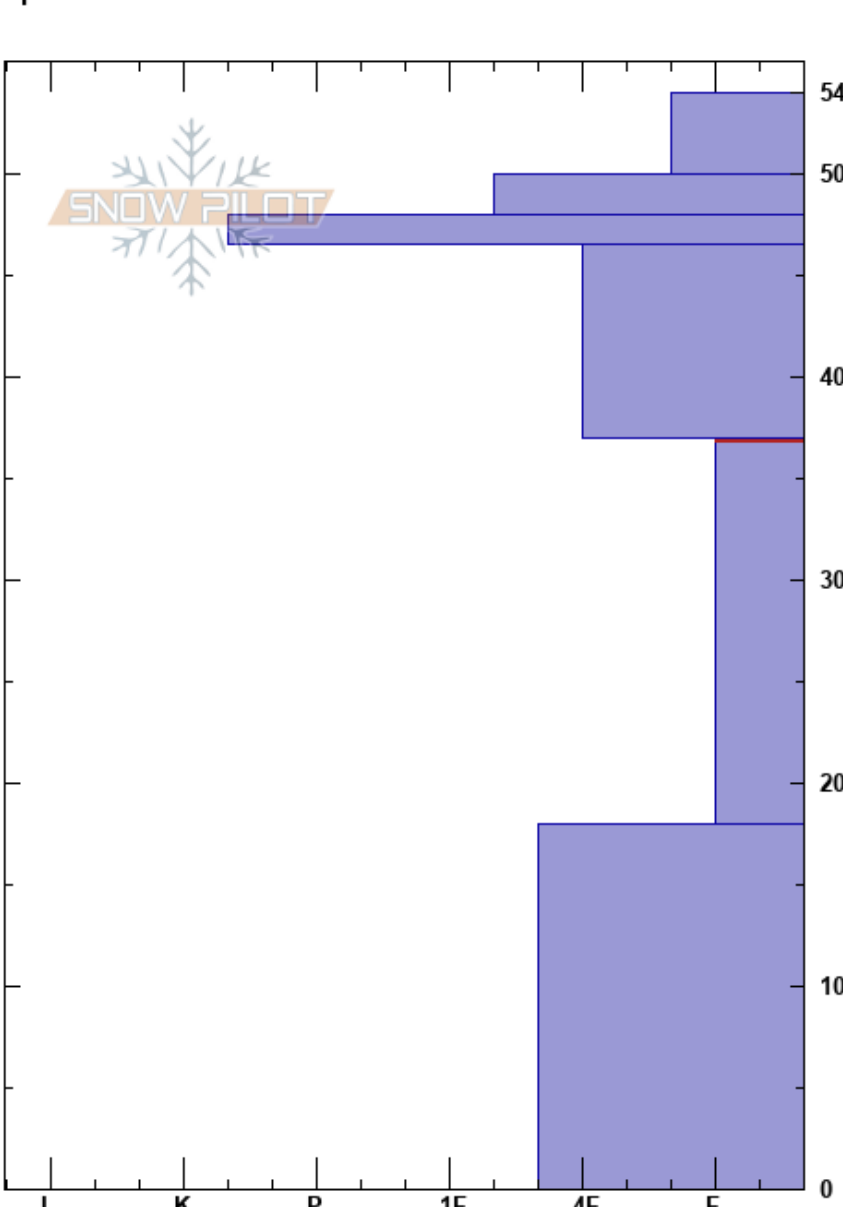

Pre-Laurel
 La Sal Mountains
 UT
 Elevation: 1139 ft
 Aspect:
 Specifics:

toby weed
 03/10/2024 - 2:30pm
 Co-ord: 38.45900N, -109.25012W
 Slope Angle: 23°
 Wind Loading: previous

Stability:
 Air Temperature: 2°C
 Sky Cover: FEW
 Precipitation: NO
 Wind: N Light Breeze

HS:54
 PF:50
 PS:4
 37-18cm: Problematic layer

Crystal Form	Crystal Size	Moisture	ρ kg/m ³	Stability tests & Layer comments
/				
•				
⊙⊙				
A (□)				
A (□)				← CT11, Q3 @37cm ← ECTN13 @37cm
A (□)				