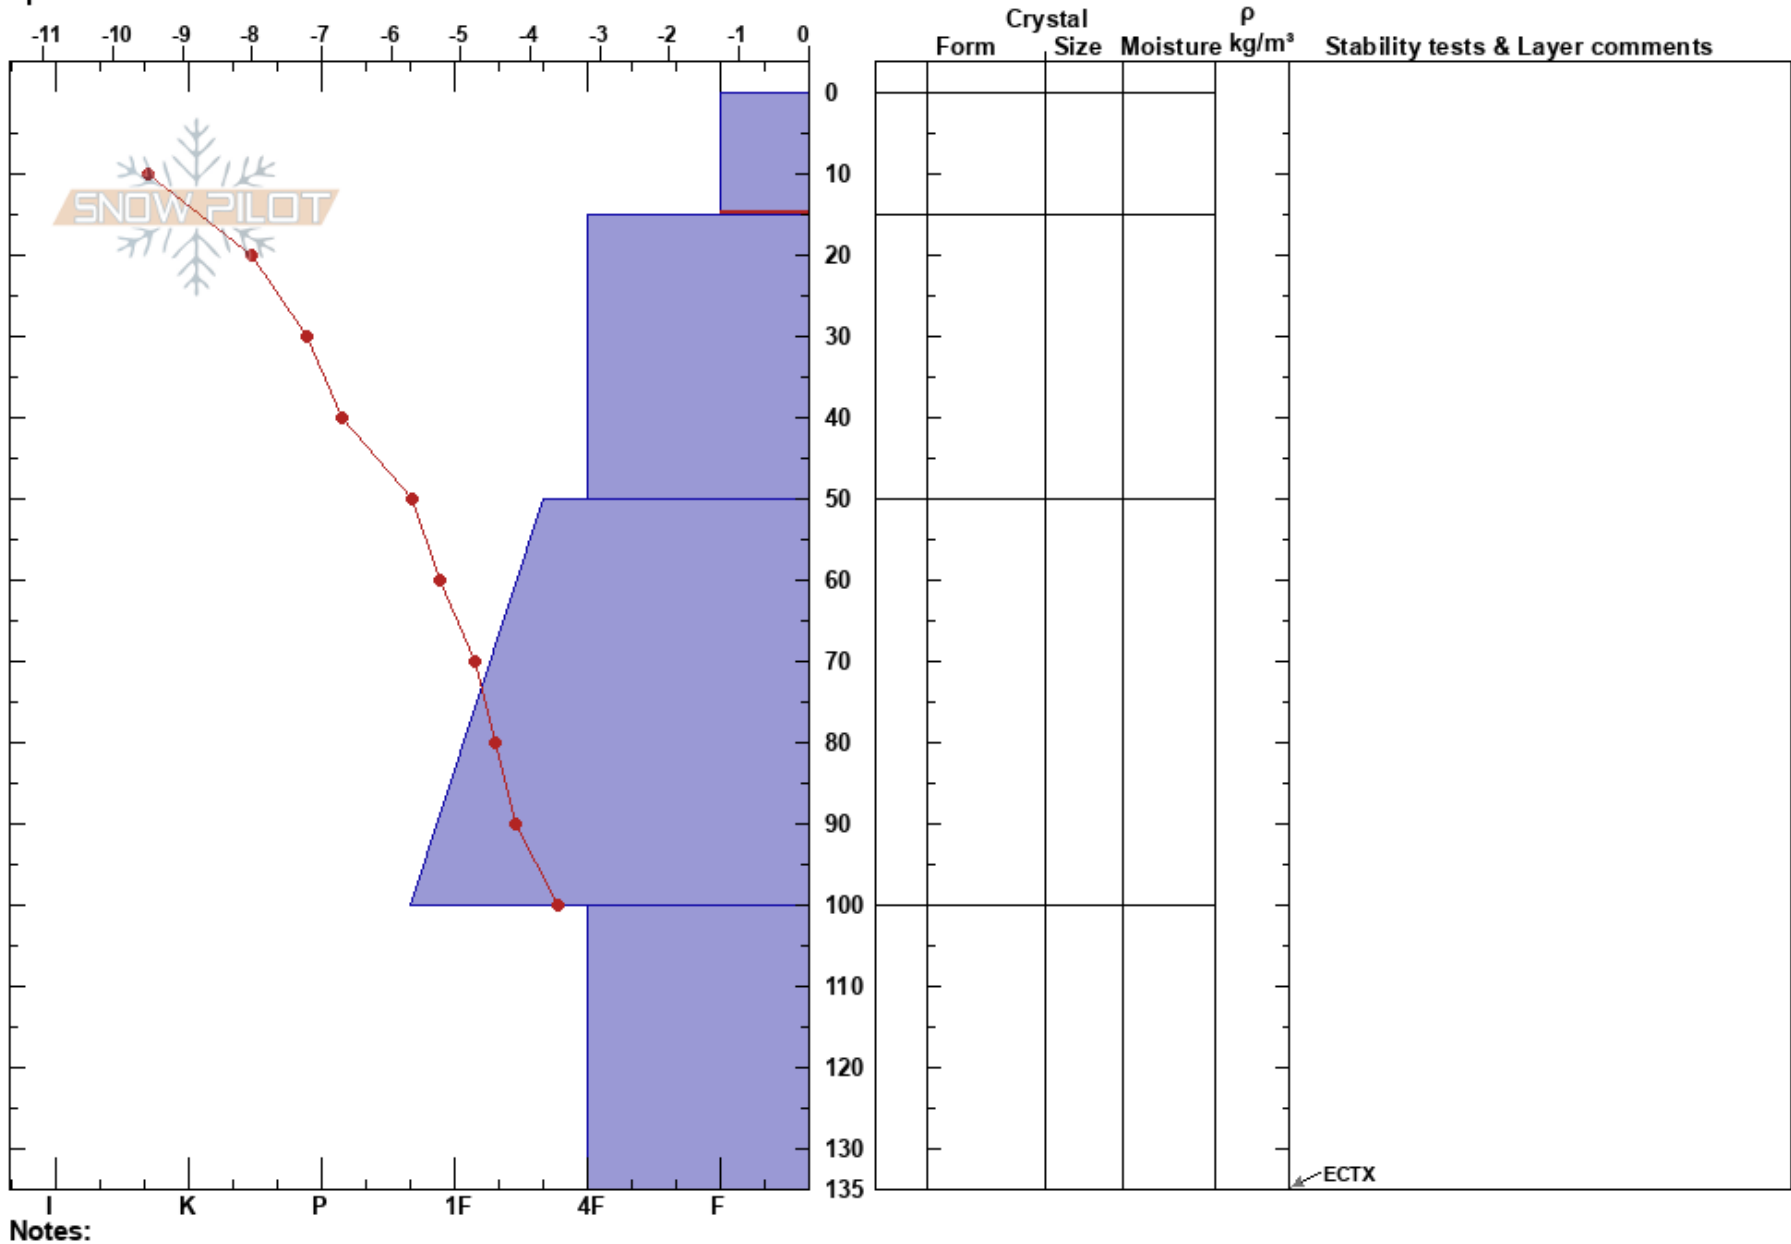

Heaven Hill
 Sangre de Cristo Range
 NM
 Elevation: 12040 ft
 Aspect: N
 Specifics:

Todd Anderson
 03/10/2024 - 10:00am
 Co-ord: 35.80285N, -105.77217W
 Slope Angle: 5°
 Wind Loading:

Stability:
 Air Temperature: -5.6°C
 Sky Cover: CLR
 Precipitation: NO
 Wind:
 HS:135
 PF:40
 PS:20
 0-15cm: Problematic layer