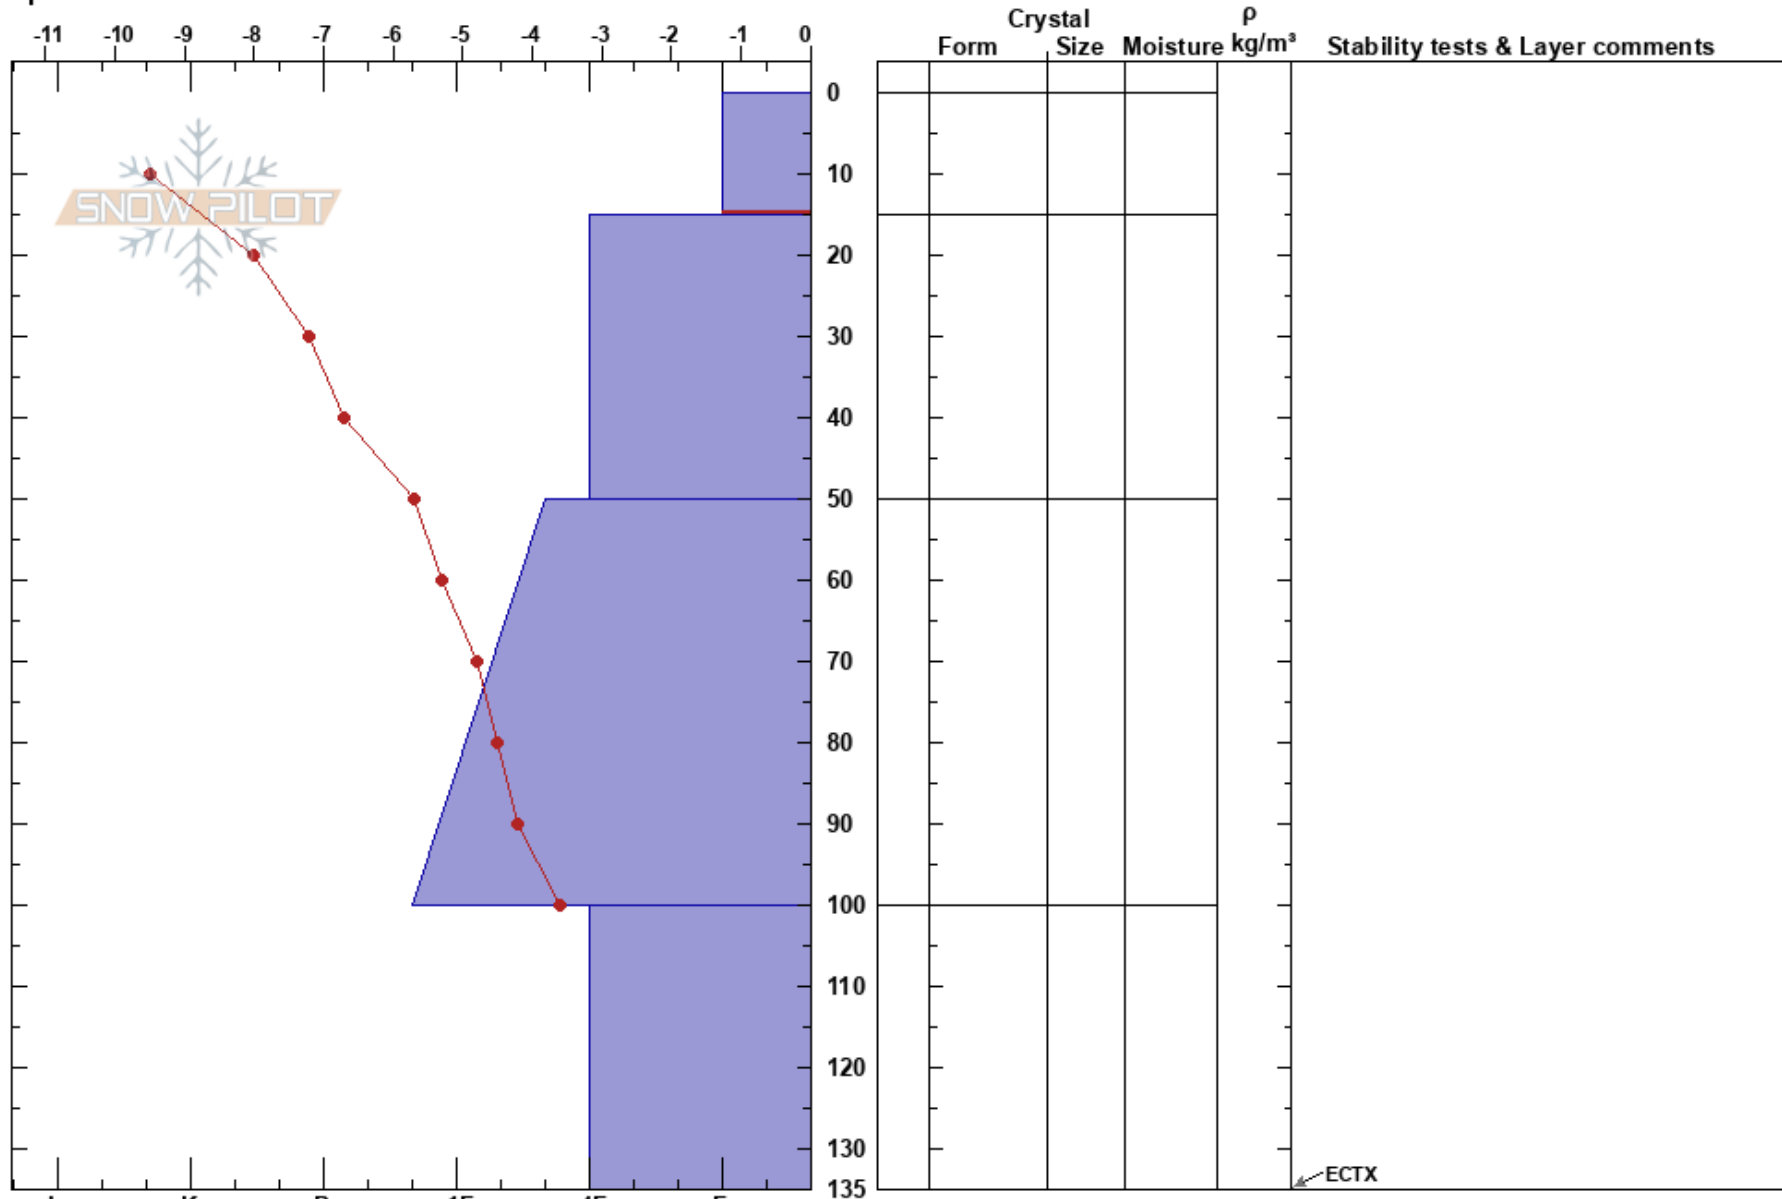

Heaven Hill  
 Sangre de Cristo Range  
 NM  
 Elevation: 12040 ft  
 Aspect: N  
 Specifics:

Todd Anderson  
 03/10/2024 - 10:00am  
 Co-ord: 35.80285N, -105.77217W  
 Slope Angle: 5°  
 Wind Loading:

Stability:  
 Air Temperature: -5.6°C  
 Sky Cover: CLR  
 Precipitation: NO  
 Wind:  
 HS:135  
 PF:40  
 PS:20  
 0-15cm: Problematic layer

Notes: