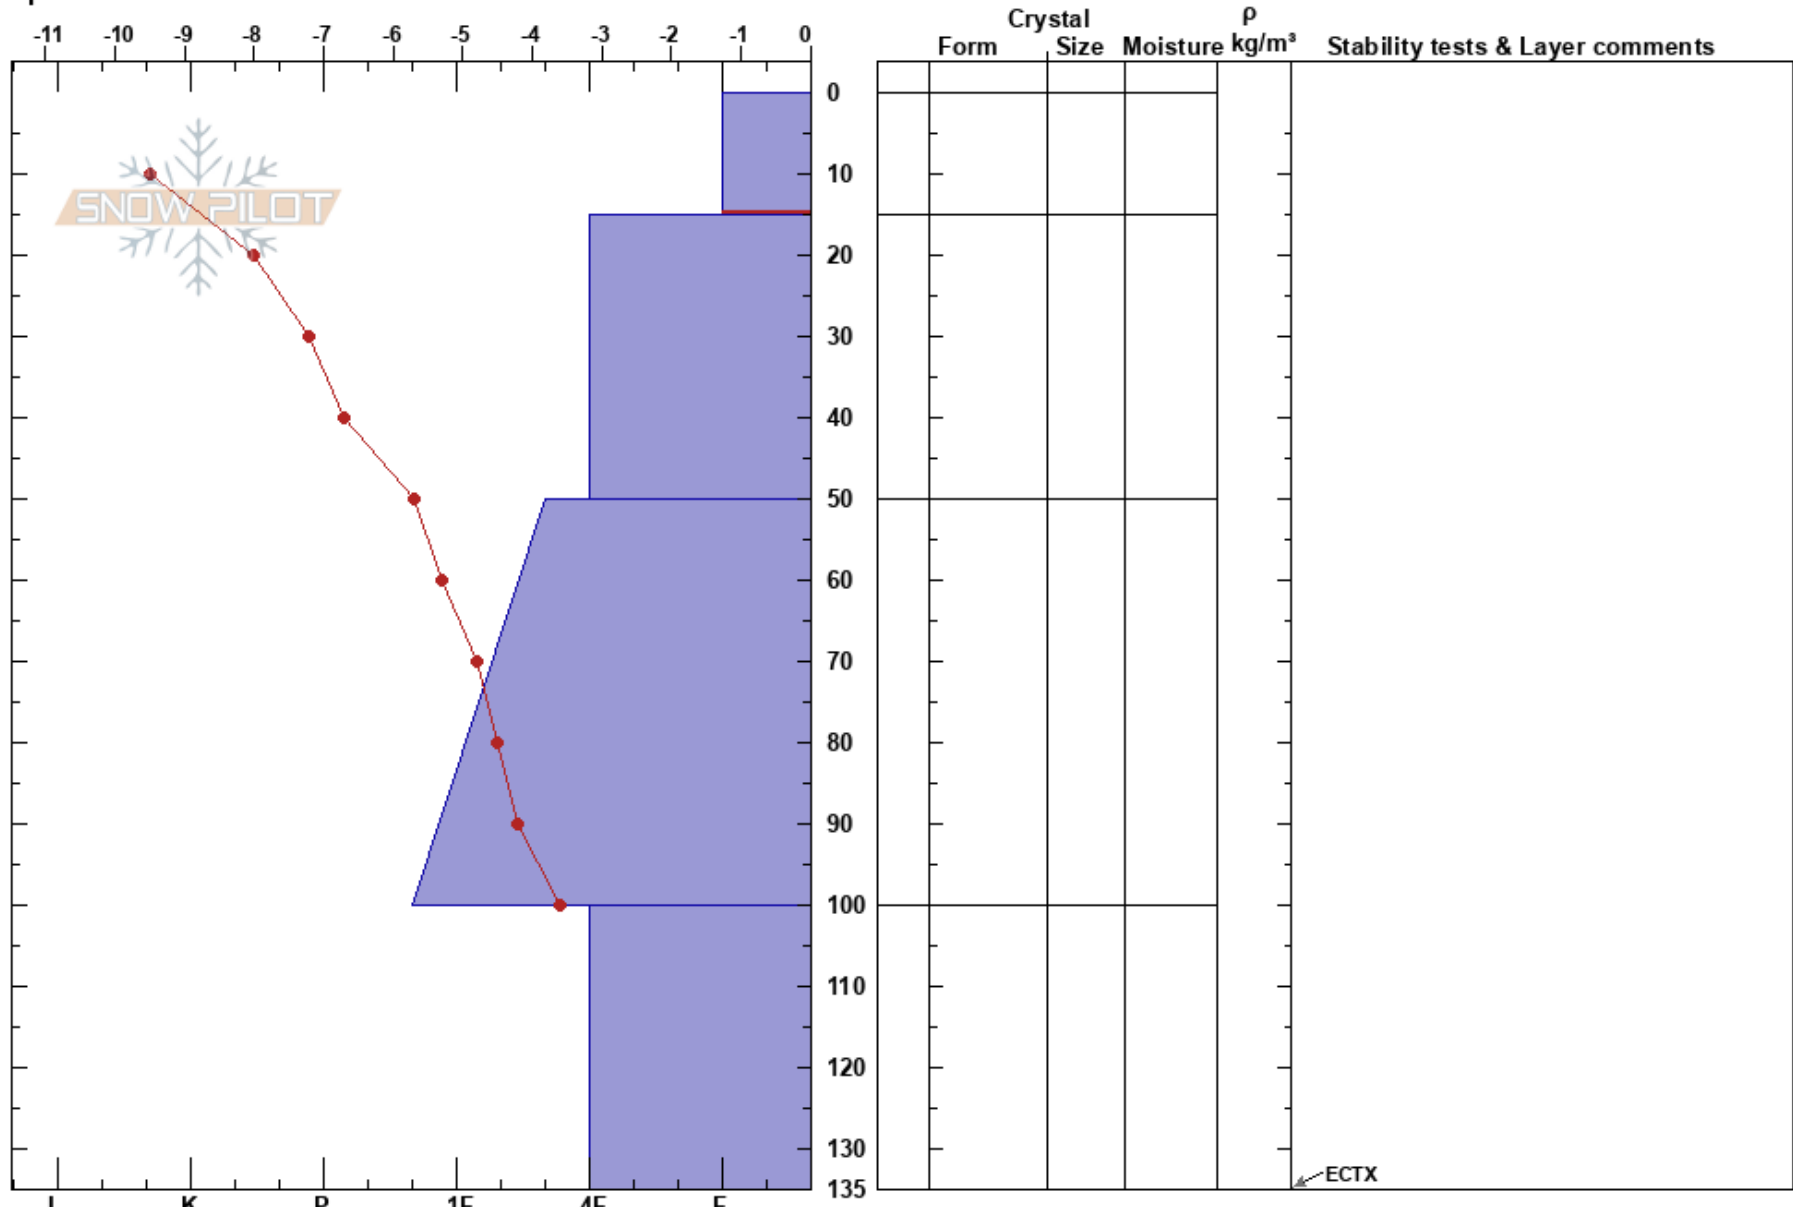

Heaven Hill  
Sangre de Cristo Range  
NM  
Elevation: 12040 ft  
Aspect: N  
Specifics:

Todd Anderson  
03/10/2024 - 10:00am  
Co-ord: 35.80285N, -105.77217W  
Slope Angle: 5°  
Wind Loading:

Stability:  
Air Temperature: -5.6°C  
Sky Cover: CLR  
Precipitation: NO  
Wind:  
HS:135  
PF:40  
PS:20  
0-15cm: Problematic layer

Notes:

ECTX