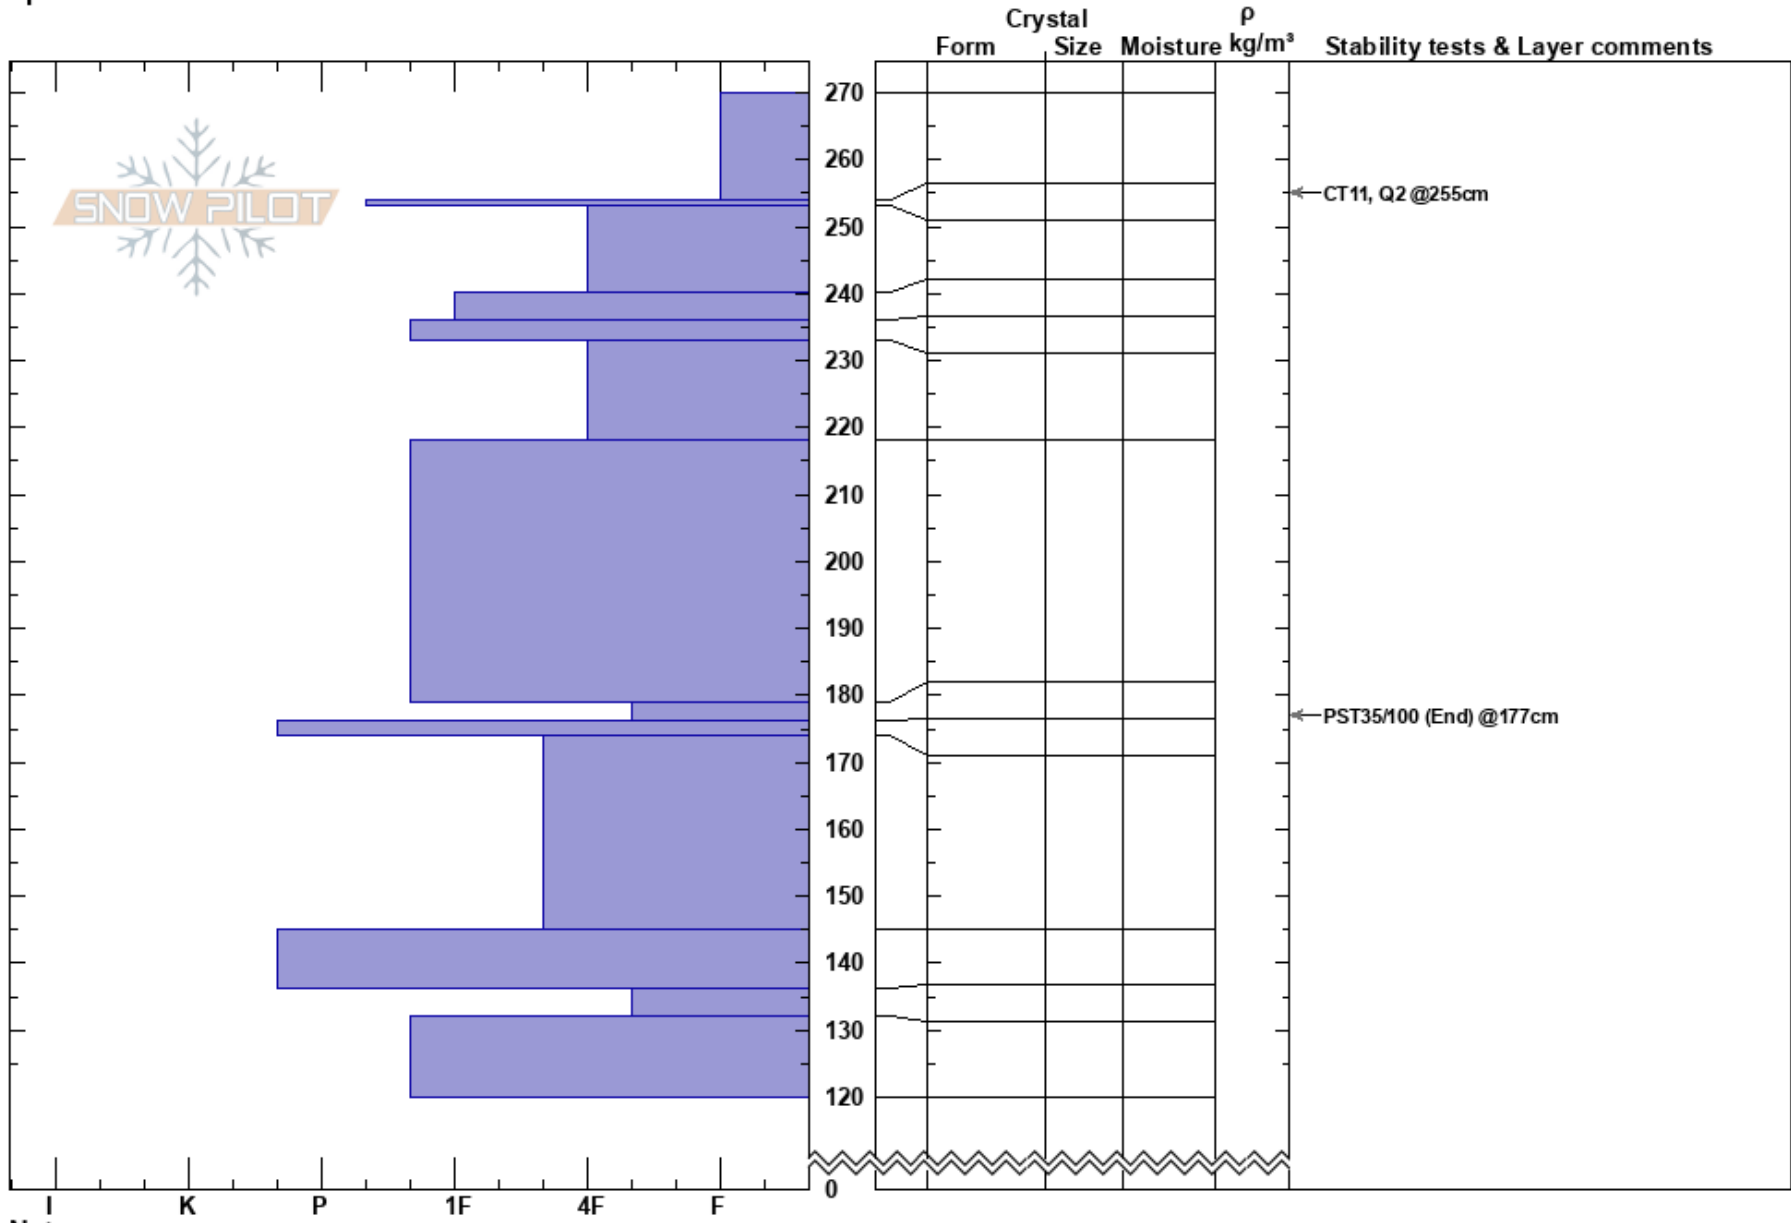

Skyline Lake - NE Bowl
Stevens Pass
WA
Elevation: 5040 ft
Aspect: W
Specifics:

Erick Kelly
03/10/2024 - 1:00pm
Co-ord:
Slope Angle: 21°
Wind Loading:

Stability: **HS:270**
Air Temperature: -2°C
Sky Cover: OVC
Precipitation: S2
Wind: Calm
Layer Notes:
179-176cm: Problematic layer