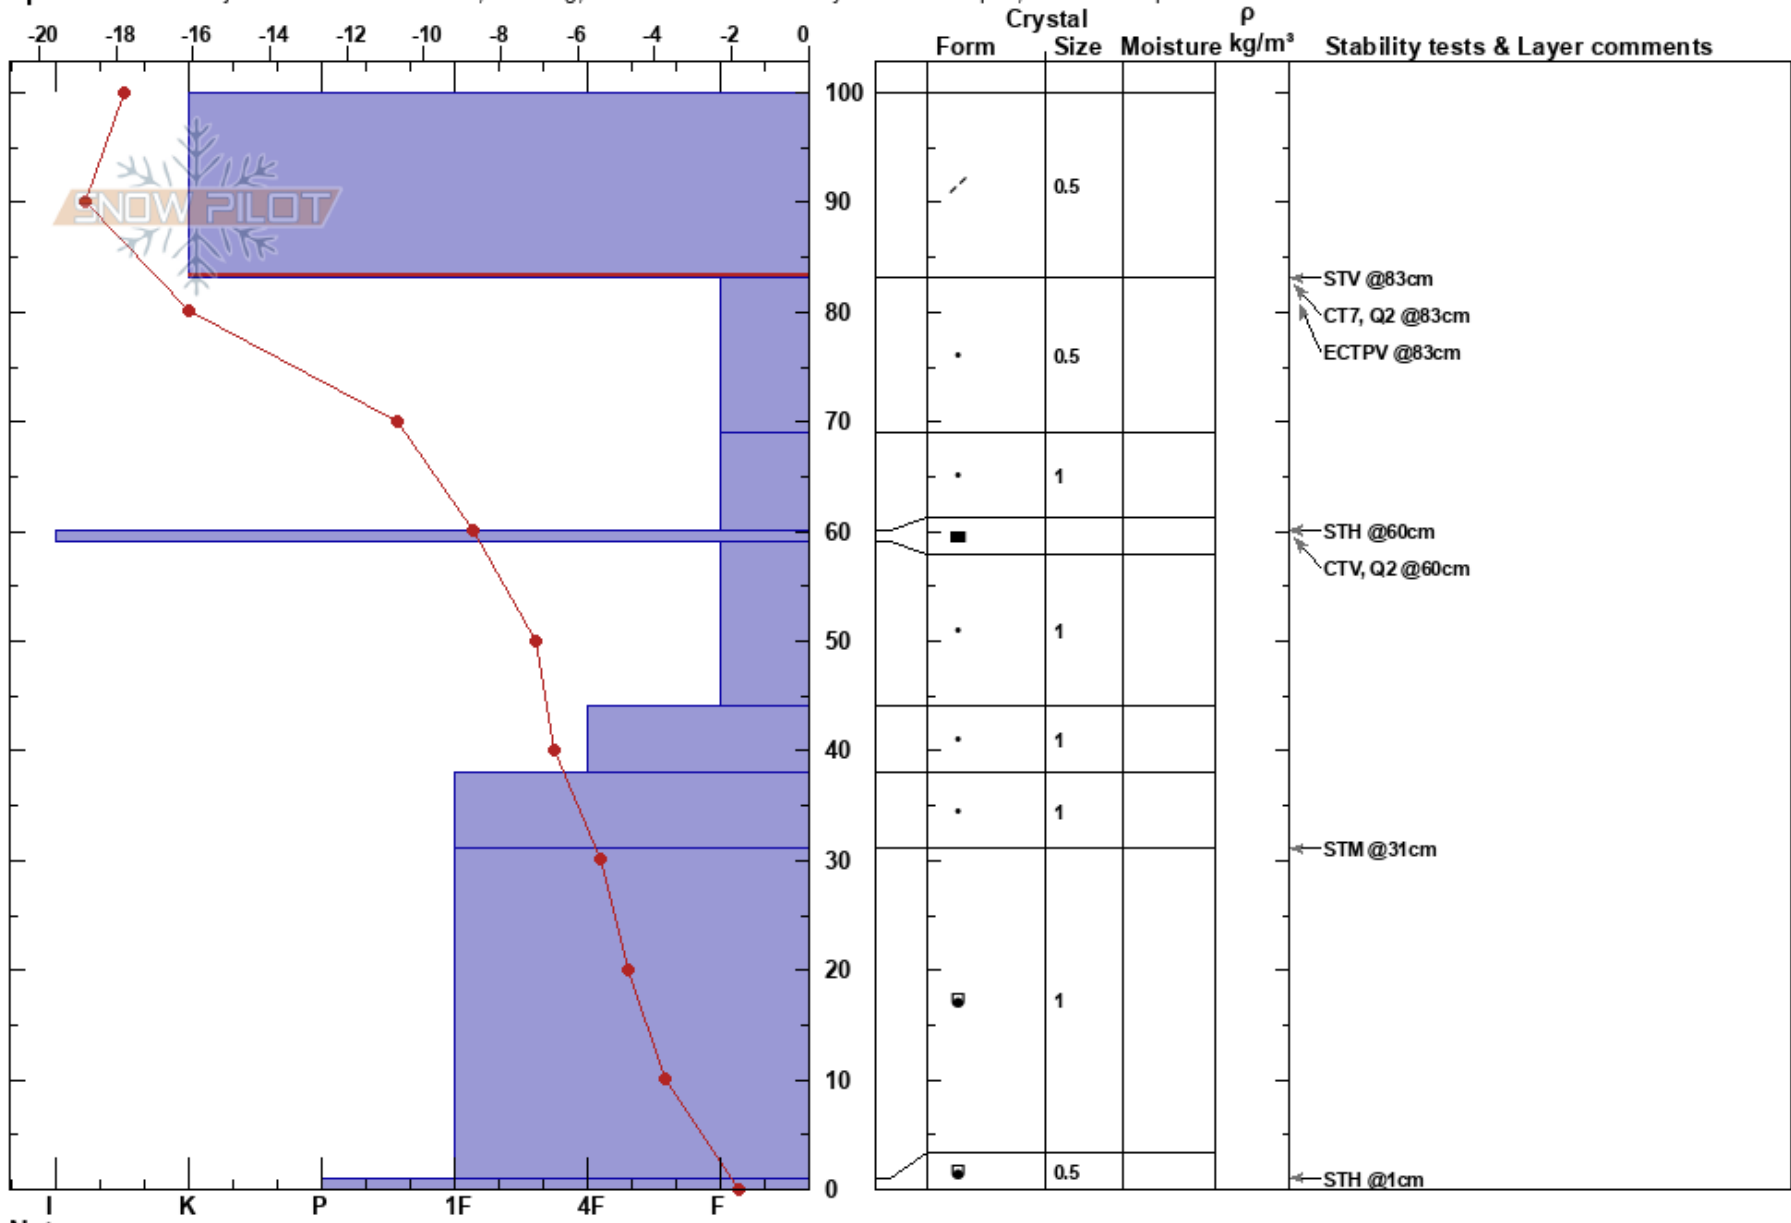

Approach to Rae Wallace  
 Talkeetna Mountains  
 AK  
 Elevation: 3500 ft  
 Aspect: W

Michael Olive  
 02/03/2018 - 1:01pm  
 Co-ord: 61.78525N, -149.26688W  
 Slope Angle: 27°  
 Wind Loading: previous

Stability: Fair  
 Air Temperature: -13.7°C  
 Sky Cover: CLR  
 Precipitation: NO  
 Wind: E Light Breeze

HS:100  
 PS:0  
 100-83cm:Problematic layer

Specifics: Pit is adjacent to avalanche: flank; Cracking; Recent avalanche activity on similar slopes; We skied slope