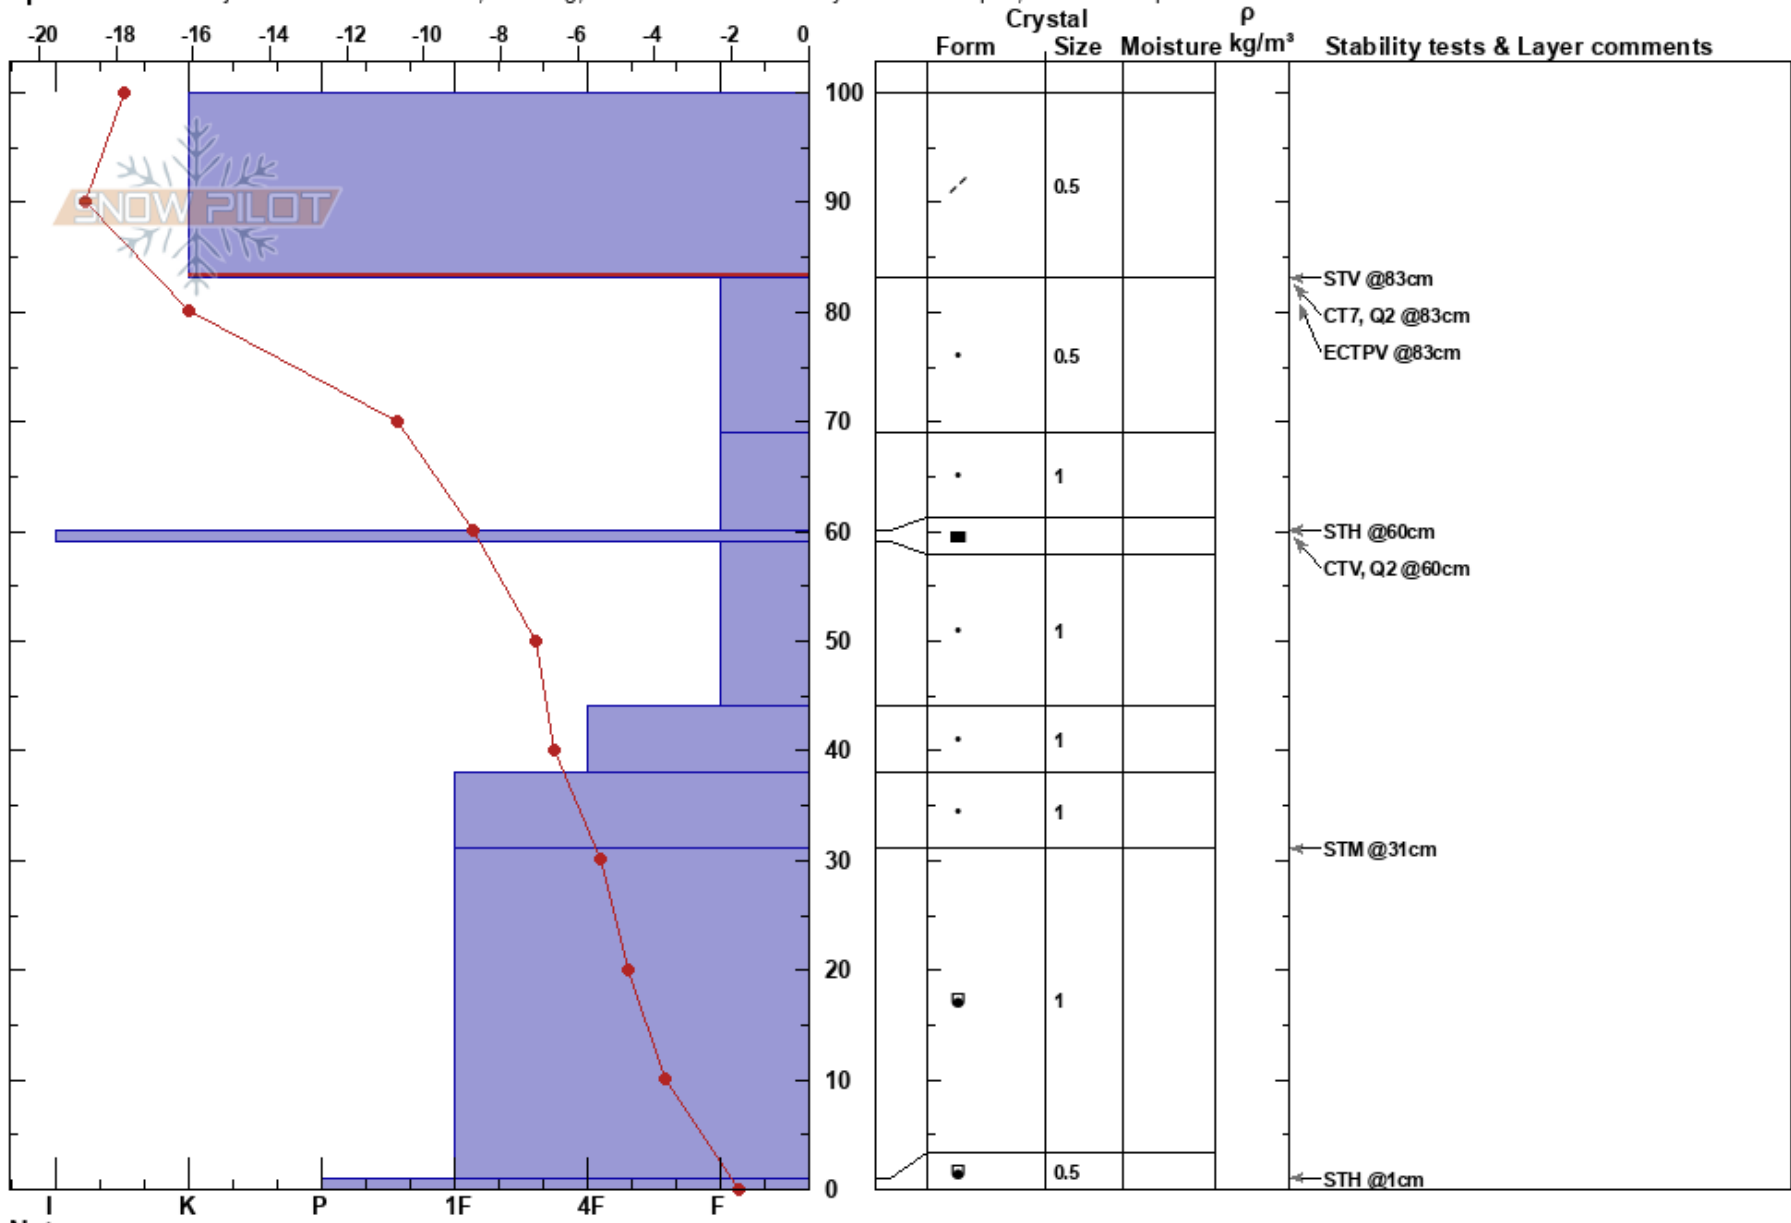

Approach to Rae Wallace
 Talkeetna Mountains
 AK
 Elevation: 3500 ft
 Aspect: W

Michael Olive
 02/03/2018 - 1:01pm
 Co-ord: 61.78525N, -149.26688W
 Slope Angle: 27°
 Wind Loading: previous

Stability: Fair
 Air Temperature: -13.7°C
 Sky Cover: CLR
 Precipitation: NO
 Wind: E Light Breeze

HS:100
 PS:0
 100-83cm:Problematic layer

Specifics: Pit is adjacent to avalanche: flank; Cracking; Recent avalanche activity on similar slopes; We skied slope

Notes: