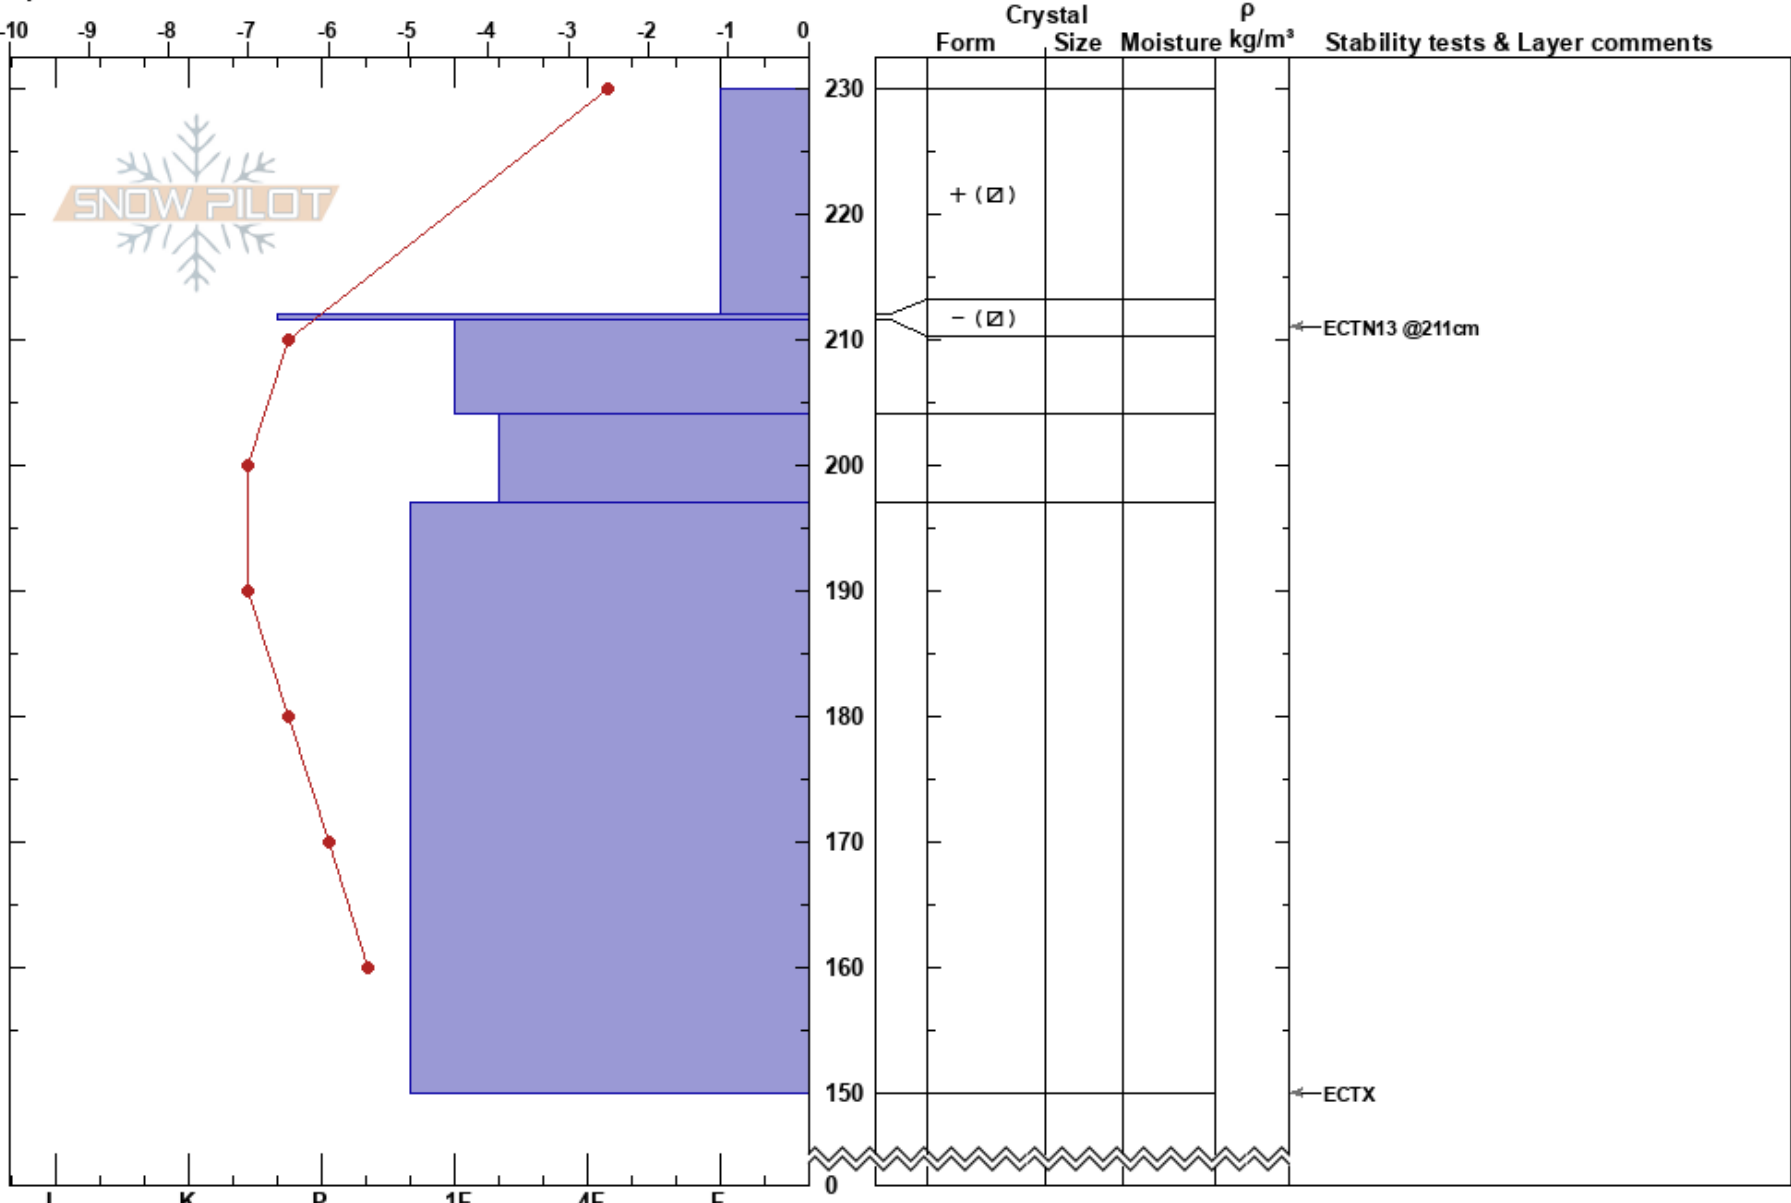

Humphreys Cirque  
 Kachina Peaks  
 AZ  
 Elevation: 11800 ft  
 Aspect: 45°

Troy Marino  
 03/09/2024 - 12:30pm  
 Co-ord: 35.33606N, -111.68203W  
 Slope Angle: 34°  
 Wind Loading:

Stability: Good  
 Air Temperature:  
 Sky Cover: FEW  
 Precipitation: NO  
 Wind: E Light Breeze

Specifics: Ski tracks on slope; We skied slope

Notes: