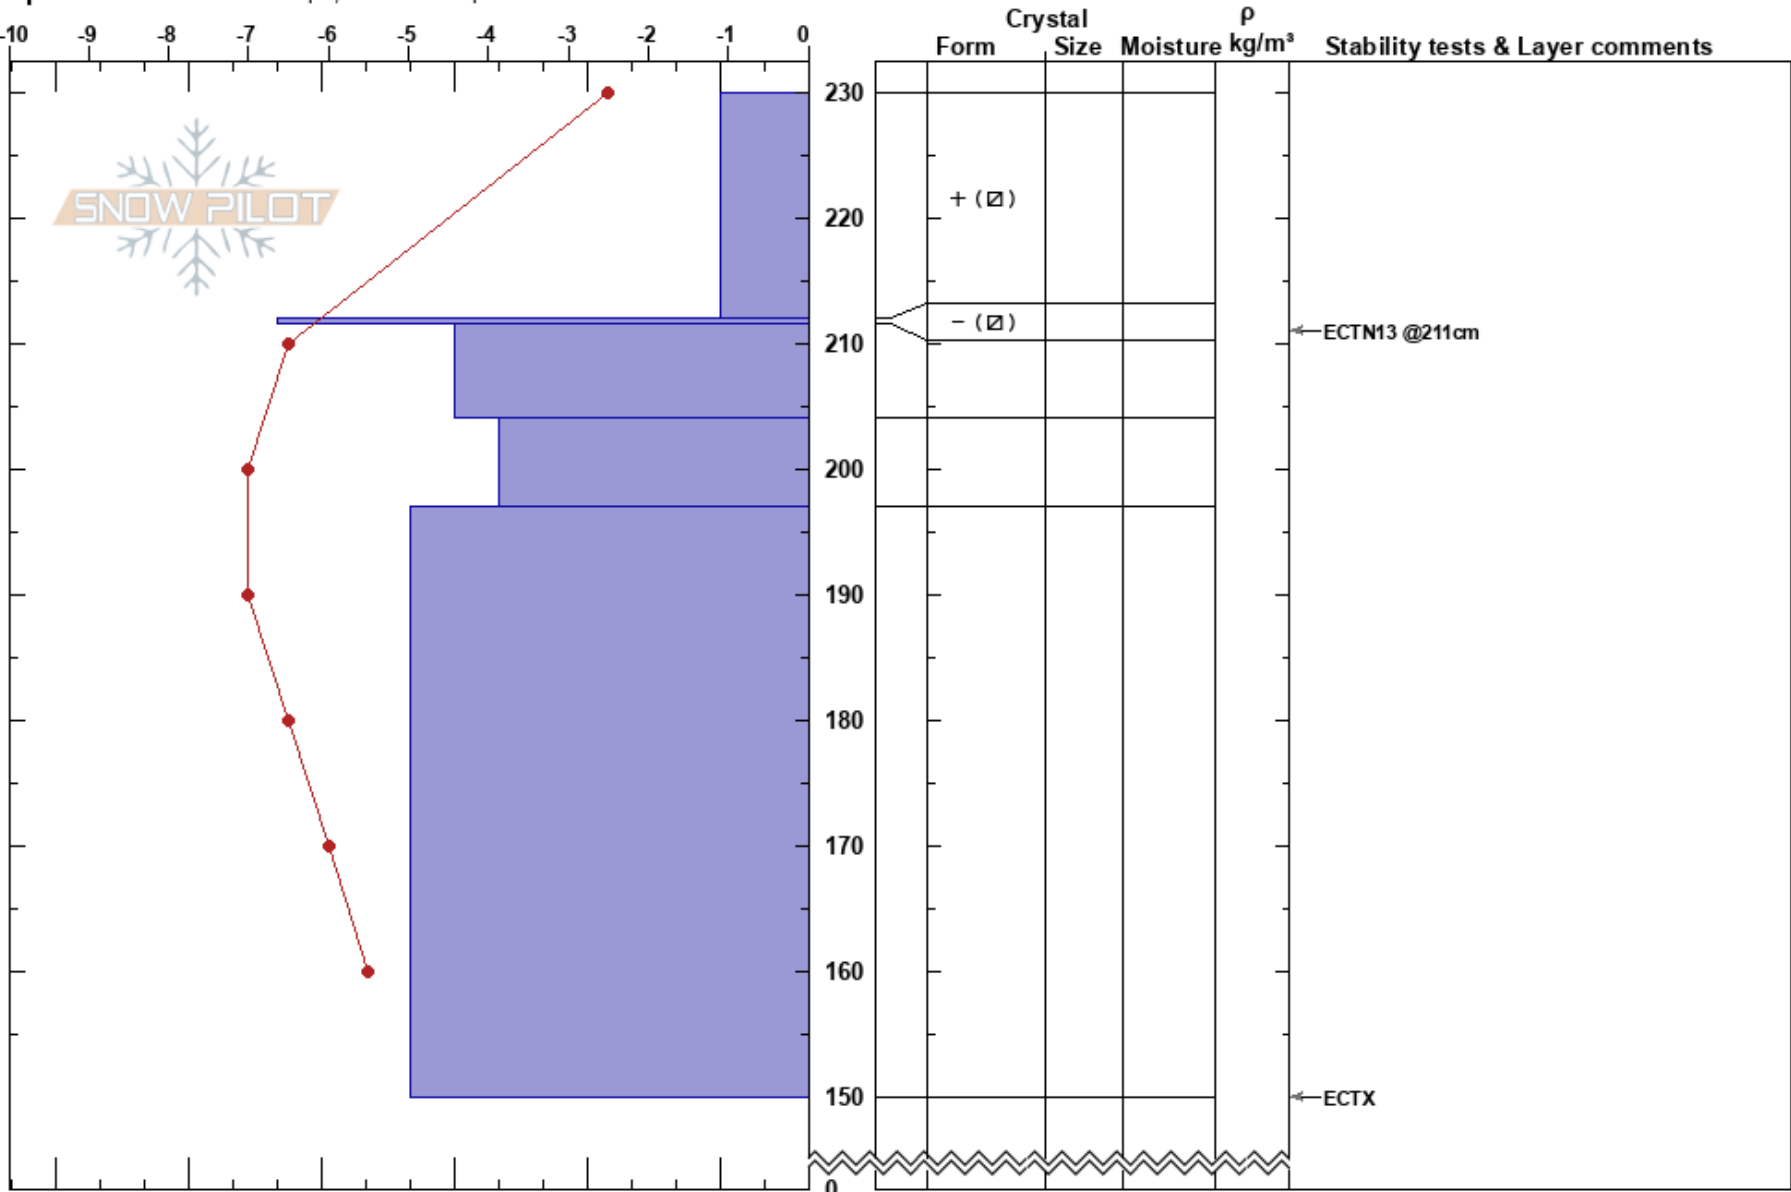

Humphreys Cirque
Kachina Peaks
AZ
Elevation: 11800 ft
Aspect: 45°

Troy Marino
03/09/2024 - 12:30pm
Co-ord: 35.33606N, -111.68203W
Slope Angle: 34°
Wind Loading:

Stability: Good
Air Temperature:
Sky Cover: FEW
Precipitation: NO
Wind: E Light Breeze

Specifics: Ski tracks on slope; We skied slope

Notes: