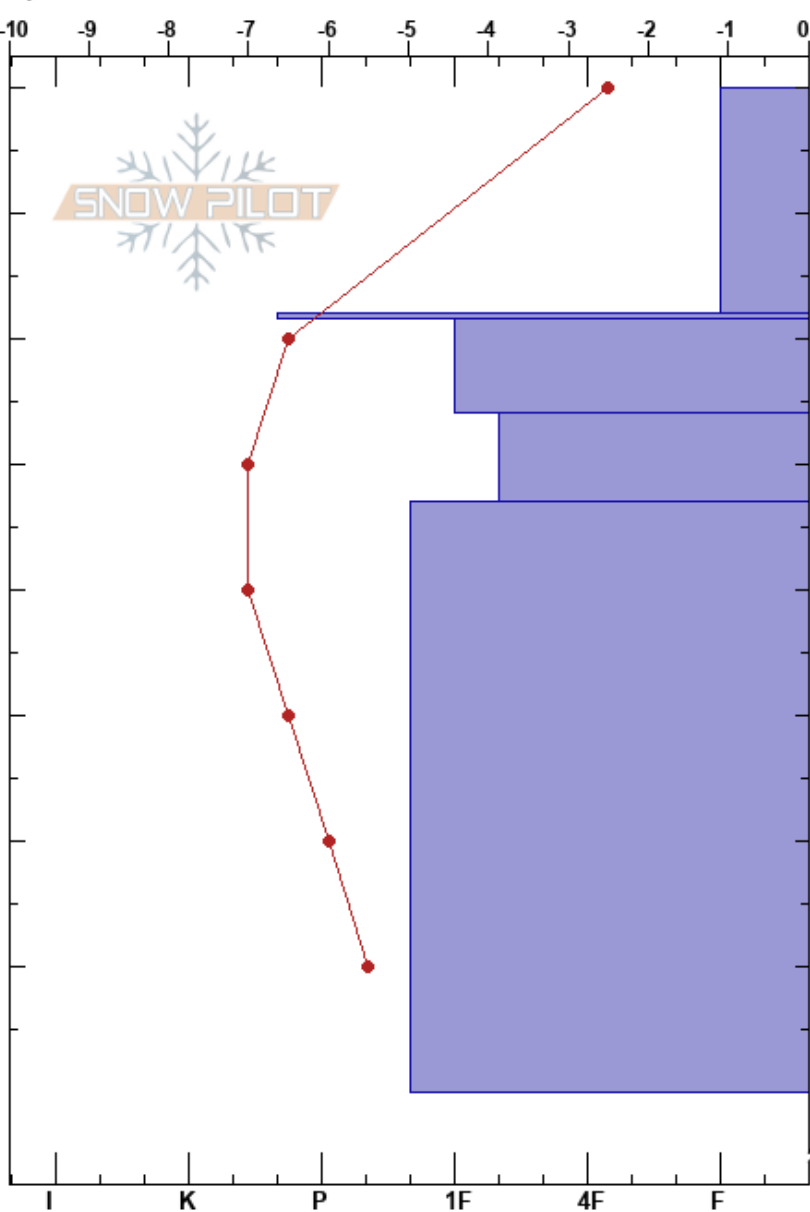

Humphreys Cirque
Kachina Peaks
AZ
Elevation: 11800 ft
Aspect: 45°

Troy Marino
03/09/2024 - 12:30pm
Co-ord: 35.33606N, -111.68203W
Slope Angle: 34°
Wind Loading:

Stability: Good
Air Temperature:
Sky Cover: FEW
Precipitation: NO
Wind: E Light Breeze
HS:230
Layer Notes:

Specifics: Ski tracks on slope; We skied slope

Height (cm)	Crystal			ρ kg/m³	Stability tests & Layer comments
	Form	Size	Moisture		
230					
220	+	(Ø)			
210	-	(Ø)			←ECTN13 @211cm
200					
190					
180					
170					
160					
150					←ECTX
0					