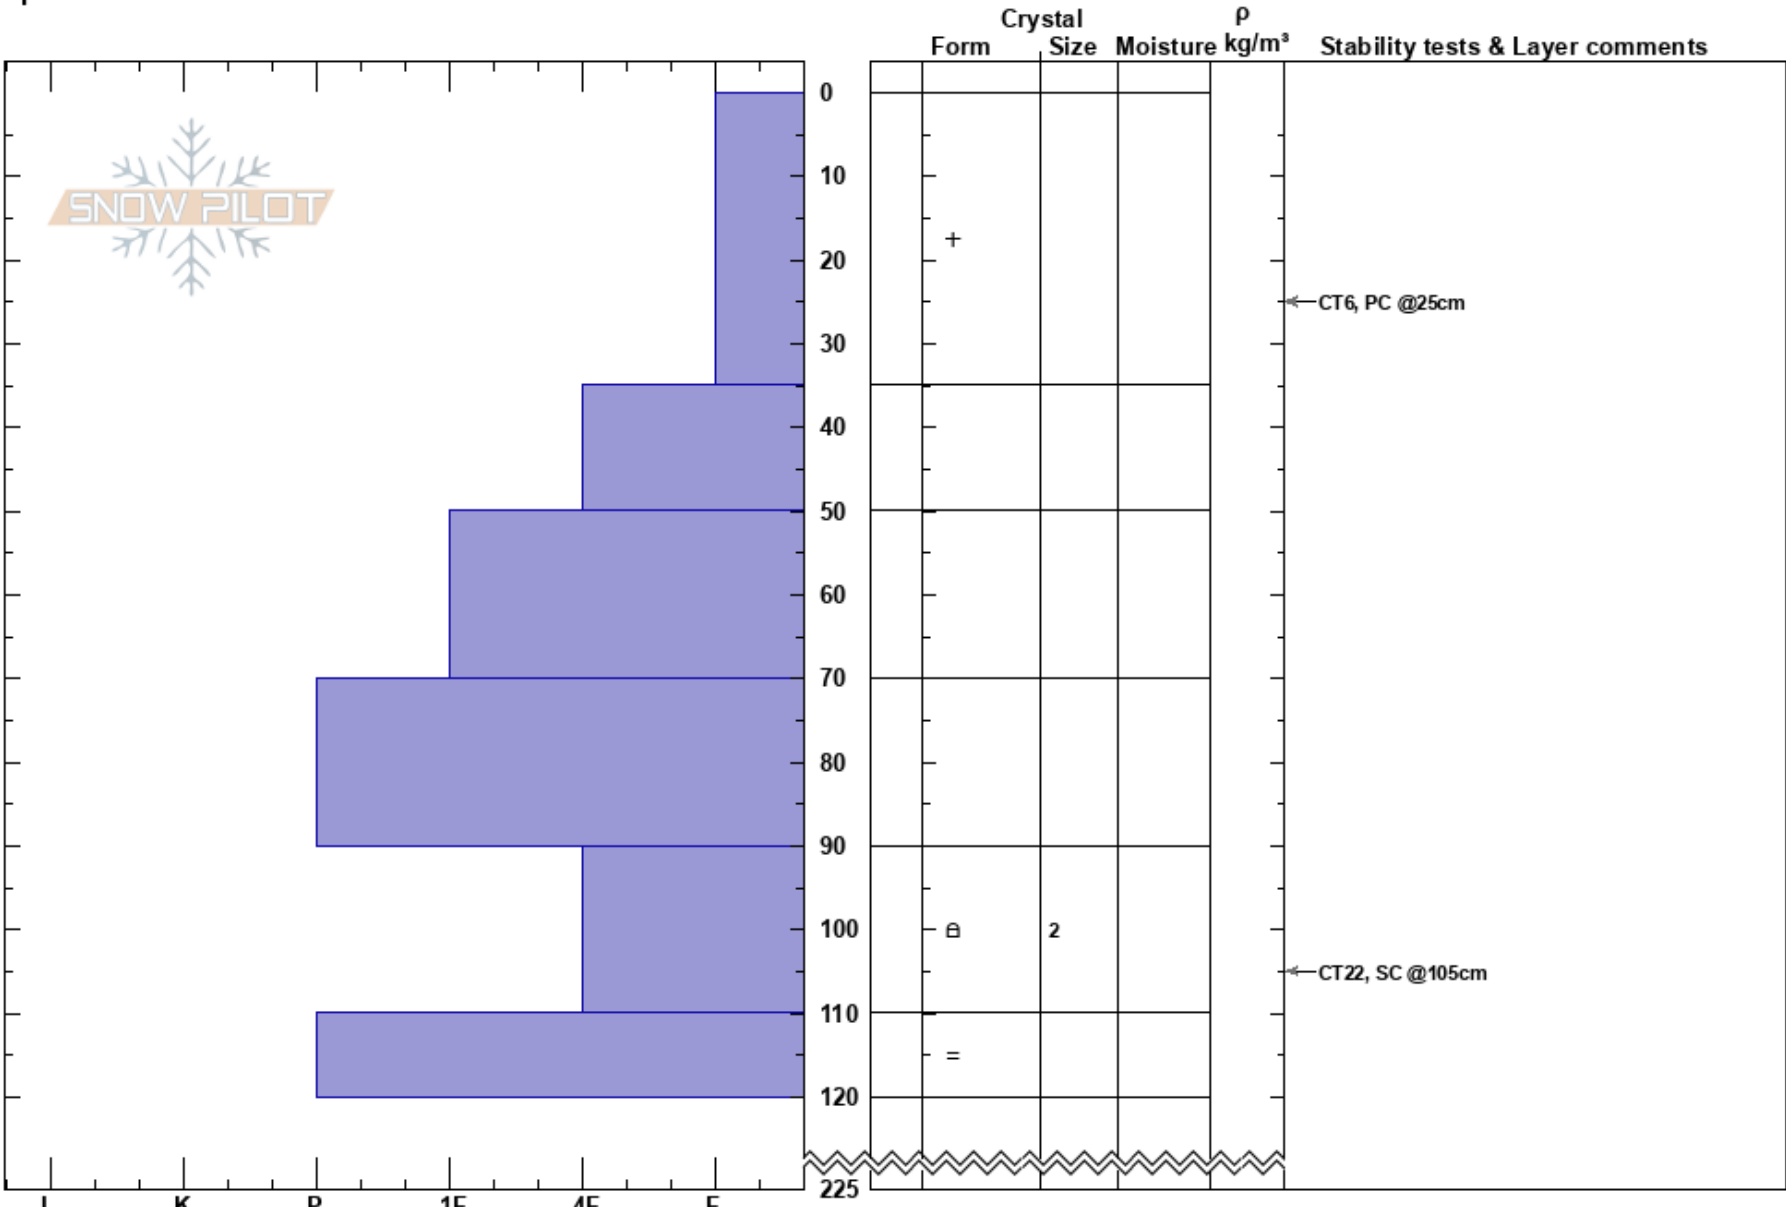

Valhalla Lodge 2060m
 Valhallas
 BC
 Elevation: 2060 m
 Aspect: SE
 Specifics:

Christian Schlumpf
 10/03/2024 - 15:45
 Co-ord:
 Slope Angle: 35°
 Wind Loading:

Stability:
 Air Temperature:
 Sky Cover: X
 Precipitation: S2
 Wind: Calm

HS:225
 Layer Notes:
 90-110cm: Problematic layer

Notes: