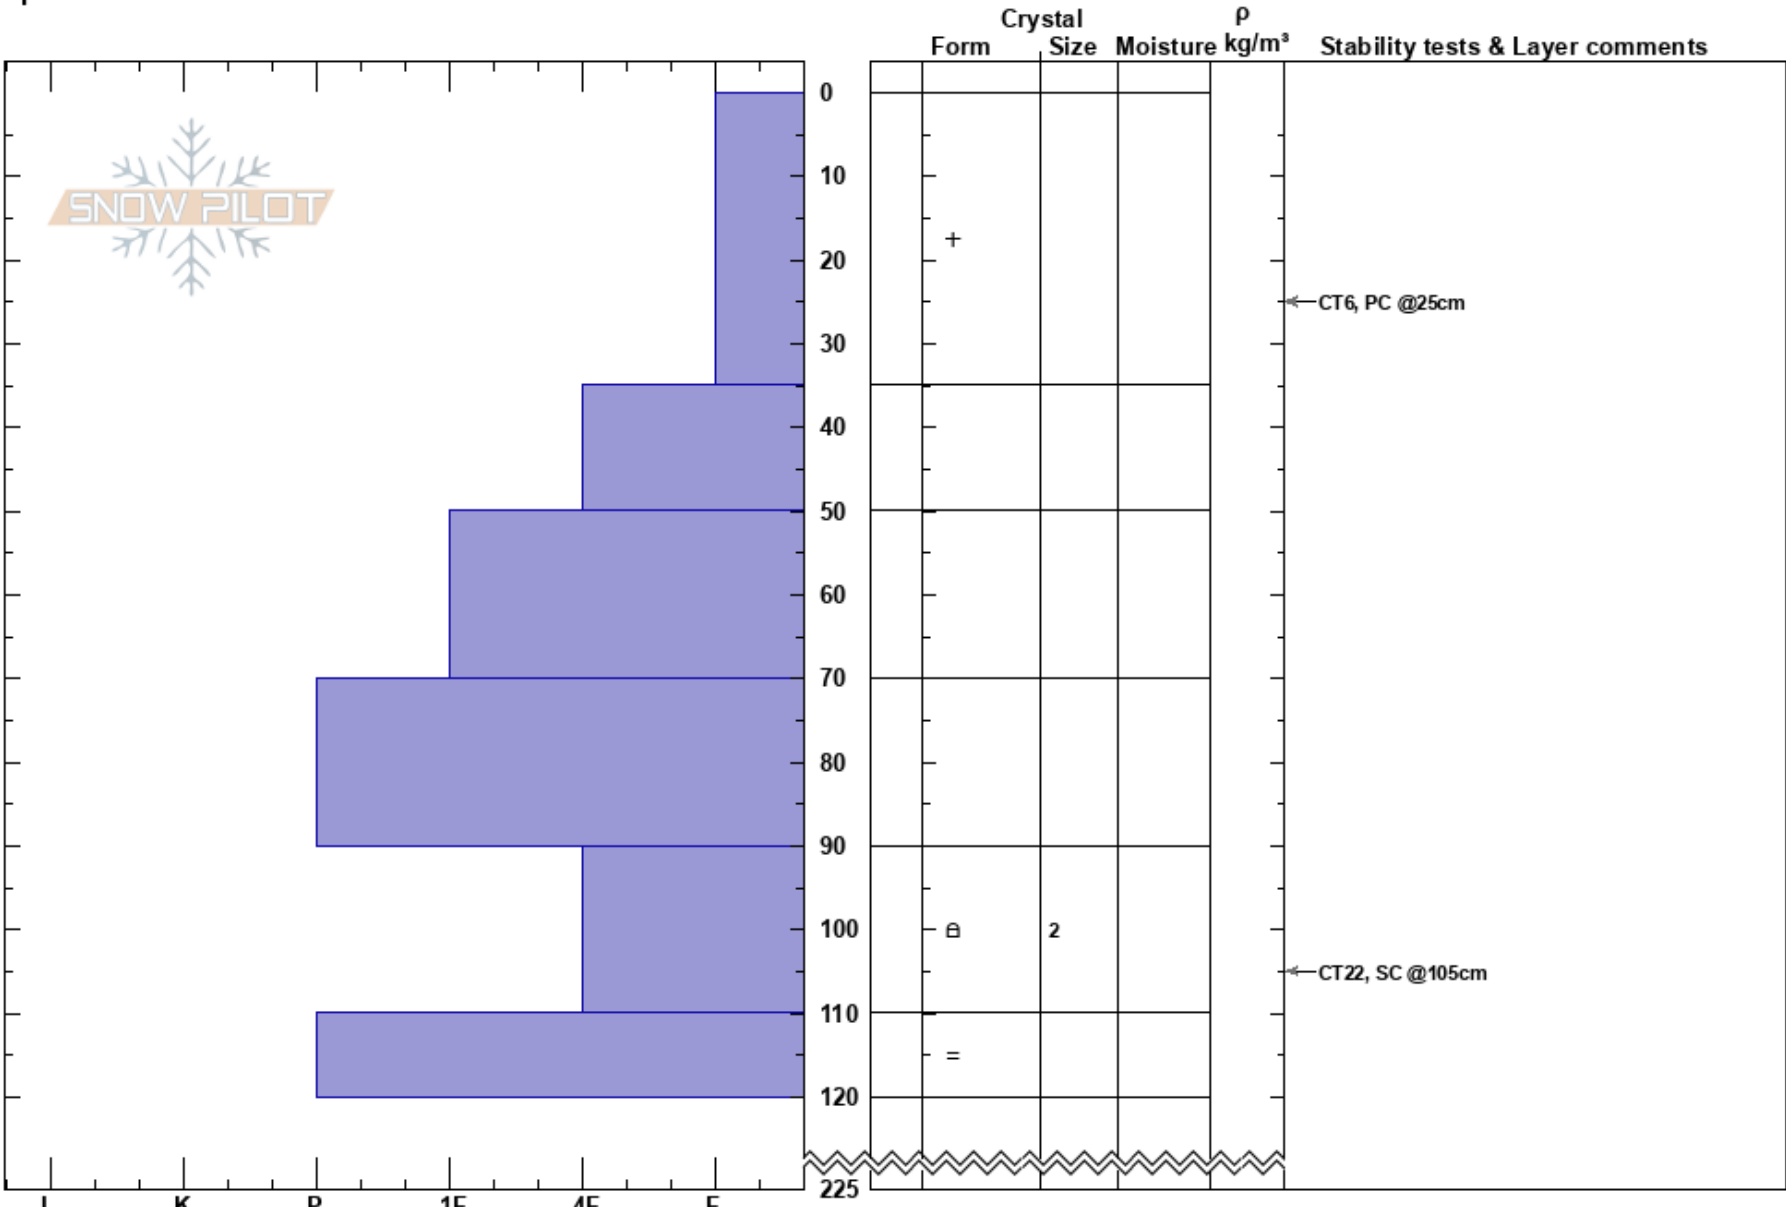

Valhalla Lodge 2060m  
 Valhallas  
 BC  
 Elevation: 2060 m  
 Aspect: SE  
 Specifics:

Christian Schlumpf  
 10/03/2024 - 15:45  
 Co-ord:  
 Slope Angle: 35°  
 Wind Loading:

Stability:  
 Air Temperature:  
 Sky Cover: X  
 Precipitation: S2  
 Wind: Calm

HS:225  
 Layer Notes:  
 90-110cm: Problematic layer

Notes: