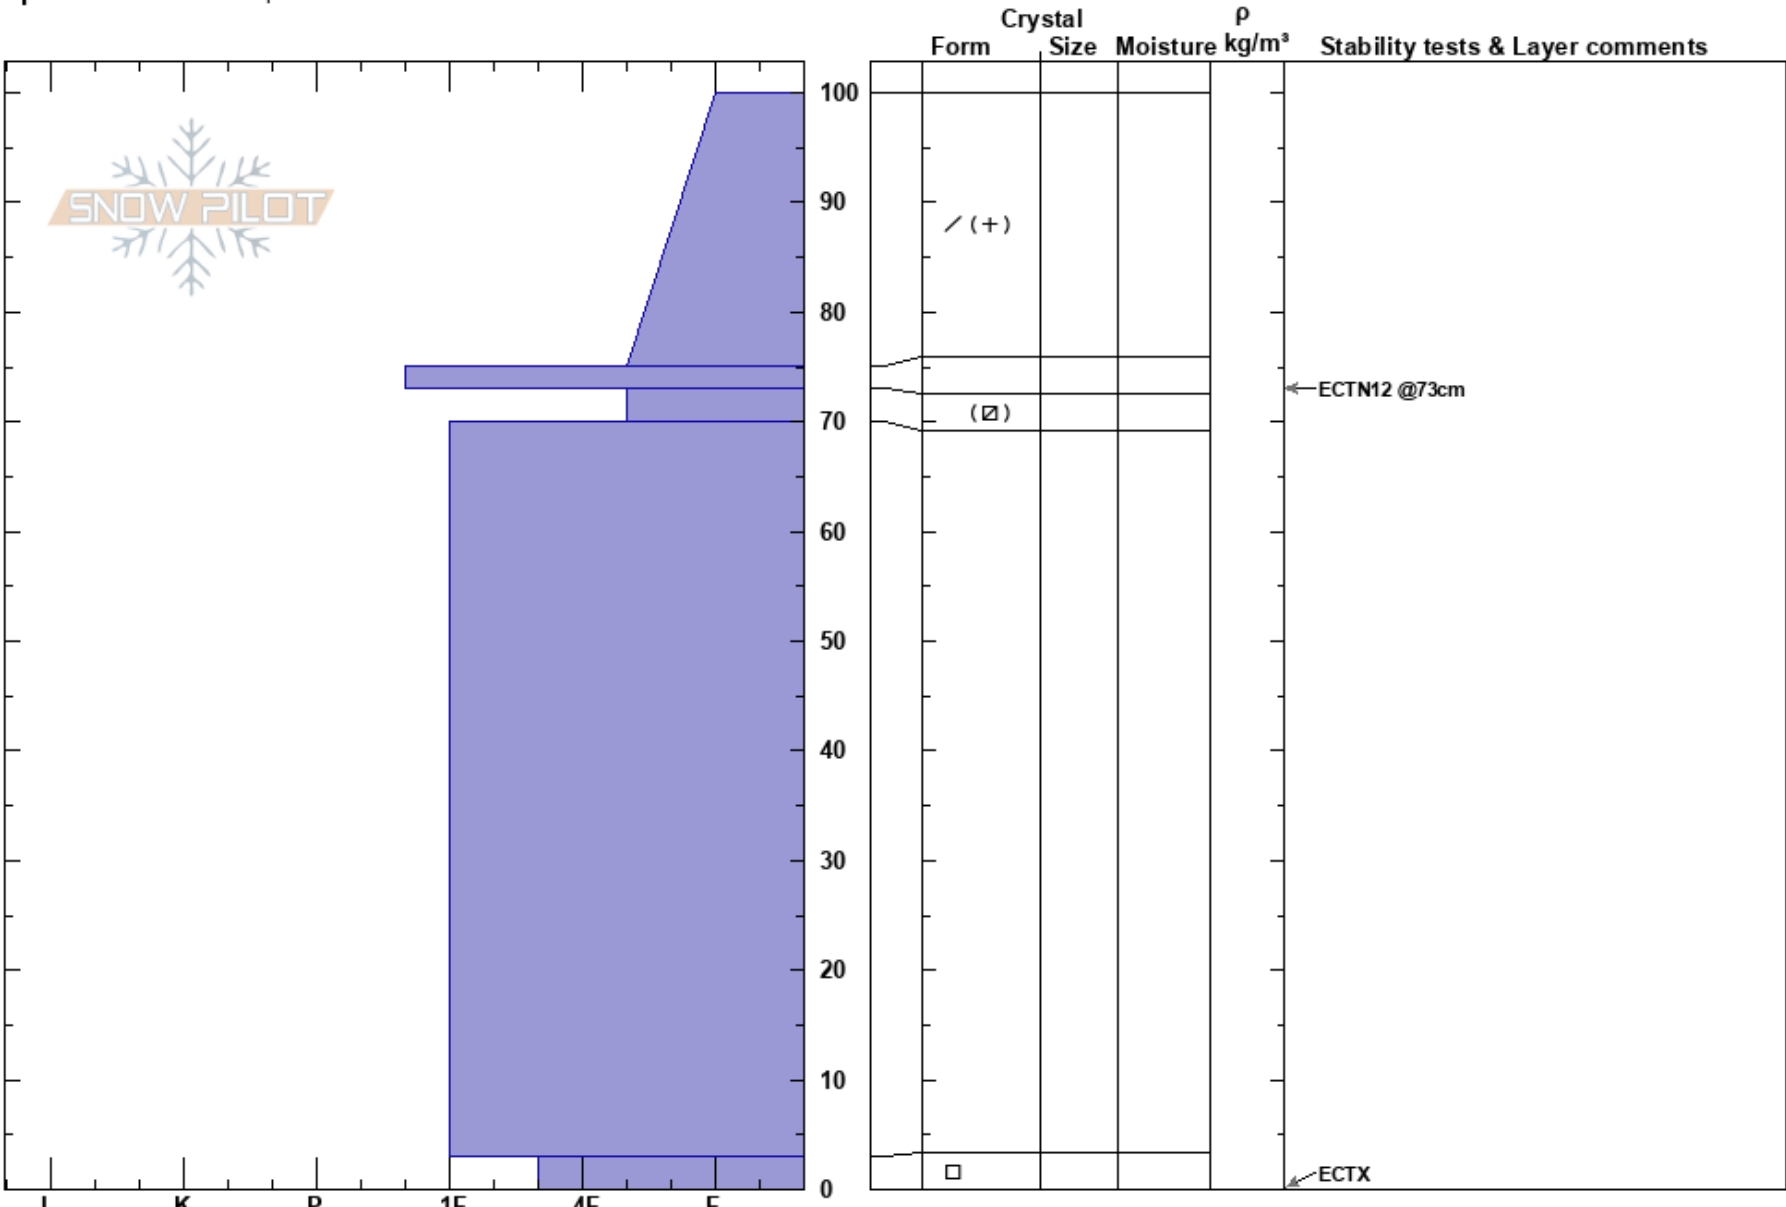

Cirque/Hardcore Ridge  
 Kachina Peaks  
 AZ  
 Elevation: 11950 ft  
 Aspect: 4°  
 Specifics: We skied slope

Troy Marino  
 03/09/2024 - 10:00am  
 Co-ord: 35.33393N, -111.67841W  
 Slope Angle: 42°  
 Wind Loading: yes

Stability: Good  
 Air Temperature:  
 Sky Cover: SCT  
 Precipitation: NO  
 Wind: E Light Breeze  
 HS:100  
 Layer Notes:

**Notes:** New snow for Feb 8 storm was slightly wind loaded here with a depth of 25cm. Overall new snow depth was about 15-18cm. This was top of "Brown Star" Chute.