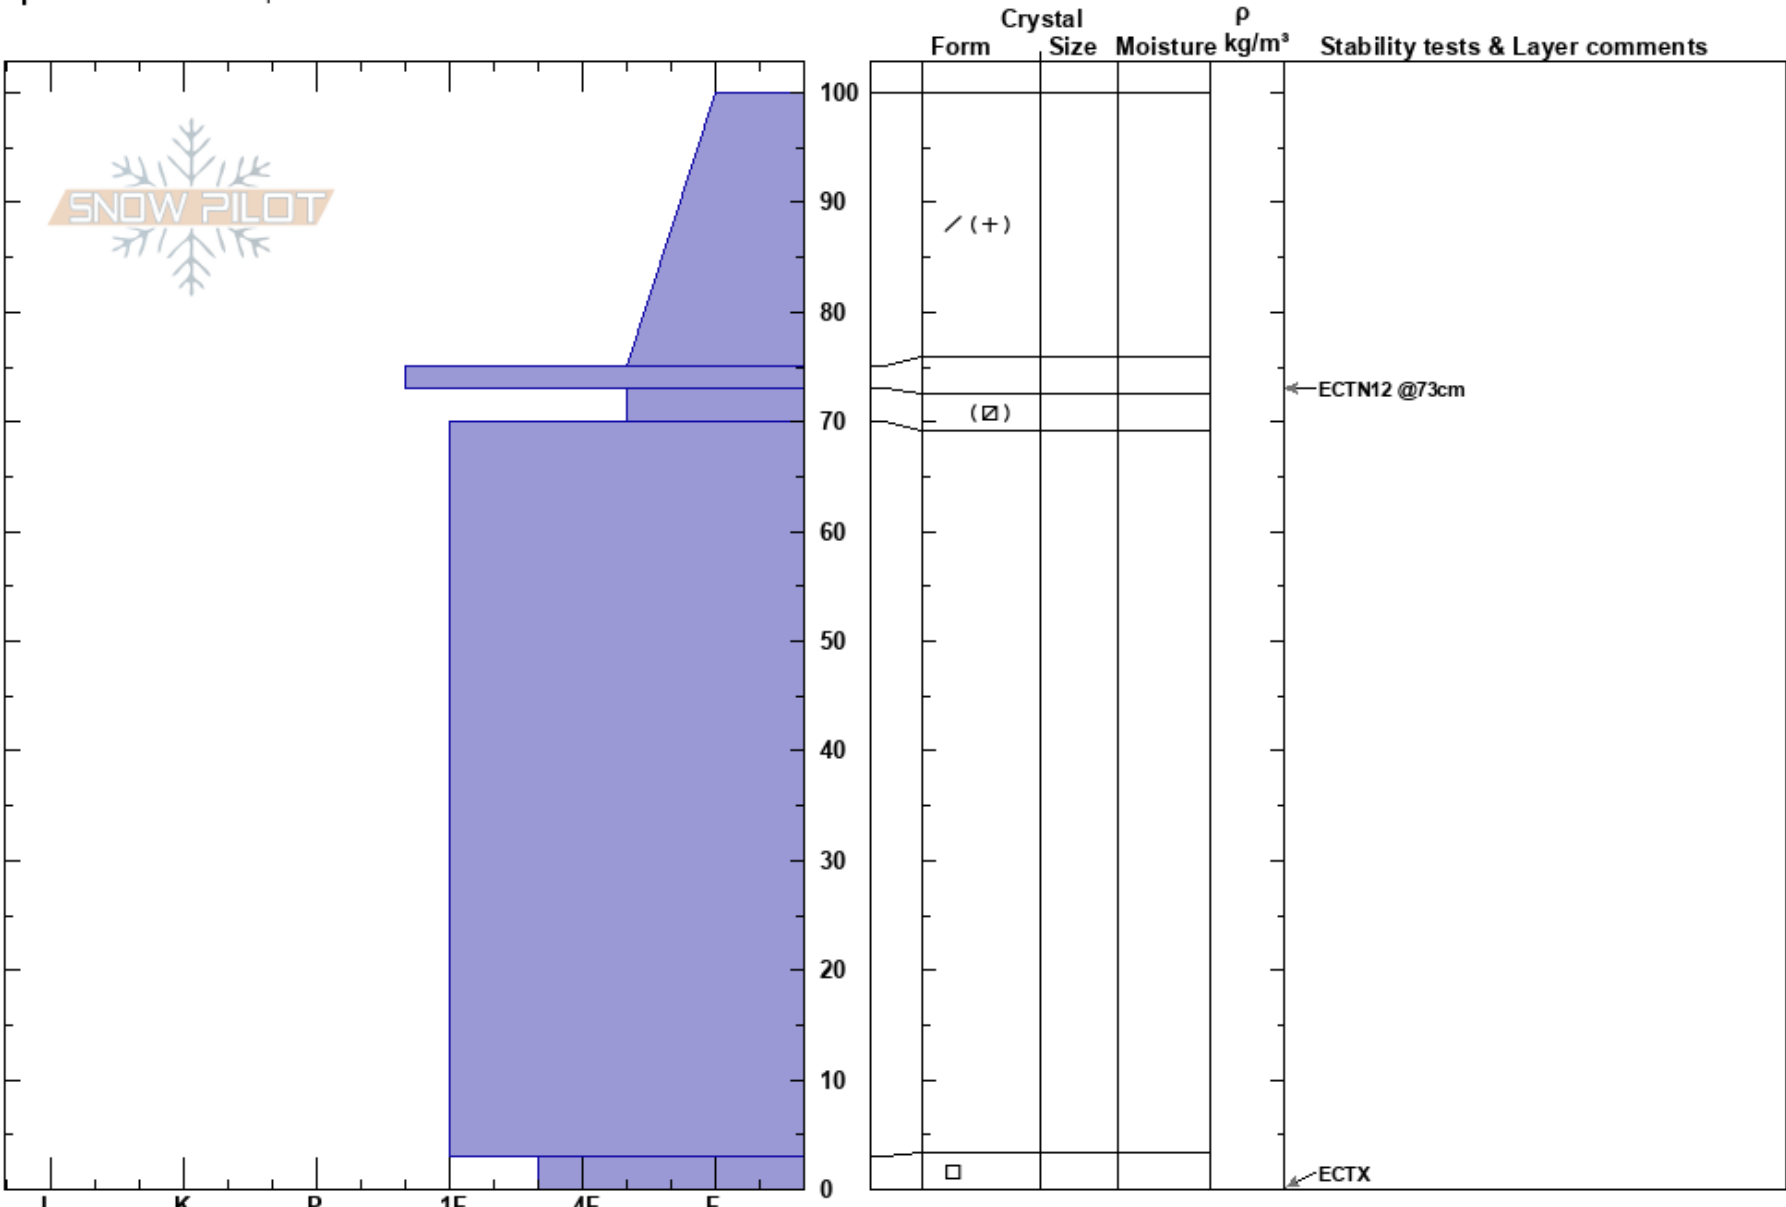

Cirque/Hardcore Ridge  
 Kachina Peaks  
 AZ  
 Elevation: 11950 ft  
 Aspect: 4°  
 Specifics: We skied slope

Troy Marino  
 03/09/2024 - 10:00am  
 Co-ord: 35.33393N, -111.67841W  
 Slope Angle: 42°  
 Wind Loading: yes

Stability: Good  
 Air Temperature:  
 Sky Cover: SCT  
 Precipitation: NO  
 Wind: E Light Breeze

HS:100 Layer Notes:

**Notes:** New snow for Feb 8 storm was slightly wind loaded here with a depth of 25cm. Overall new snow depth was about 15-18cm. This was top of "Brown Star" Chute.