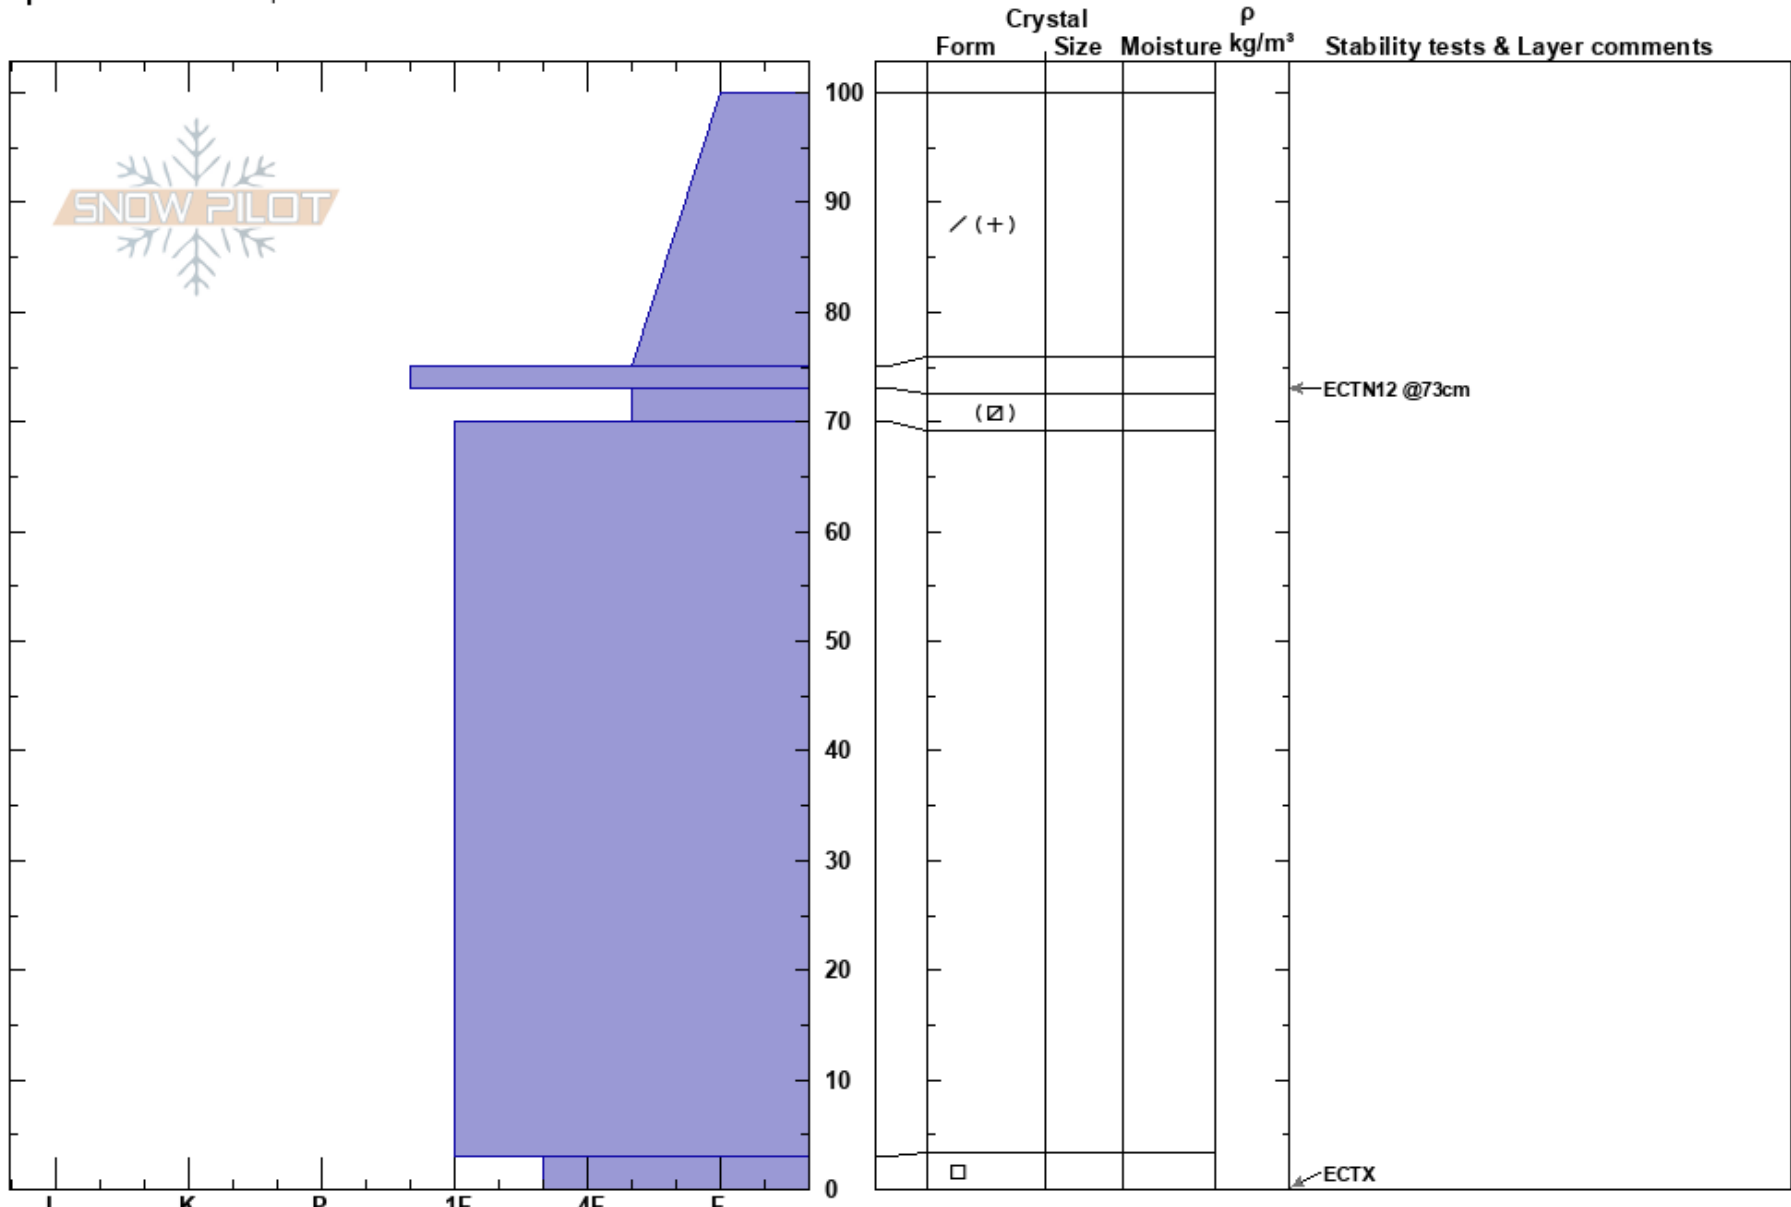

Cirque/Hardcore Ridge
 Kachina Peaks
 AZ
 Elevation: 11950 ft
 Aspect: 4°
 Specifics: We skied slope

Troy Marino
 03/09/2024 - 10:00am
 Co-ord: 35.33393N, -111.67841W
 Slope Angle: 42°
 Wind Loading: yes

Stability: Good
 Air Temperature:
 Sky Cover: SCT
 Precipitation: NO
 Wind: E Light Breeze
 HS:100
 Layer Notes:

Notes: New snow for Feb 8 storm was slightly wind loaded here with a depth of 25cm. Overall new snow depth was about 15-18cm. This was top of "Brown Star" Chute.