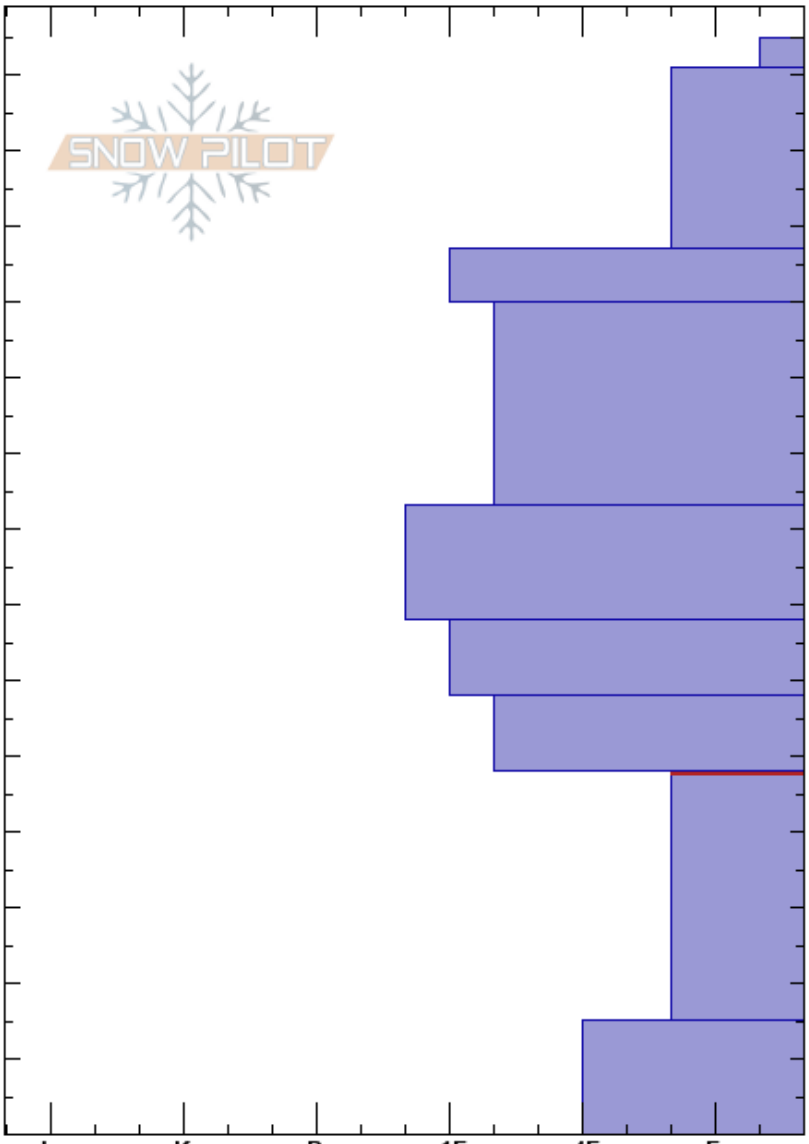

Trapper Ridge Profile
 Lionhead Range
 MT
 Elevation: 8590 ft
 Aspect: 10°
 Specifics:

Dave Zinn
 03/10/2024 - 12:30pm
 Co-ord: 44.84383N, -111.34109W
 Slope Angle: 26°
 Wind Loading: no

Stability: Good
 Air Temperature:
 Sky Cover: CLR
 Precipitation: NO
 Wind: SW Moderate
 HS:145
 PF:60 48-15cm:Problematic layer
 PS:20

Crystal Form	Crystal Size	Moisture	ρ kg/m ³	Stability tests & Layer comments
∅ (V)	1-2			
/				
/				
⊖	1			
⊖	1			
⊖	1-2			
□	1-2			
				← PST35/100 (End) @48cm
□	2-4			
∧	3-6			
				← ECTX

Notes: