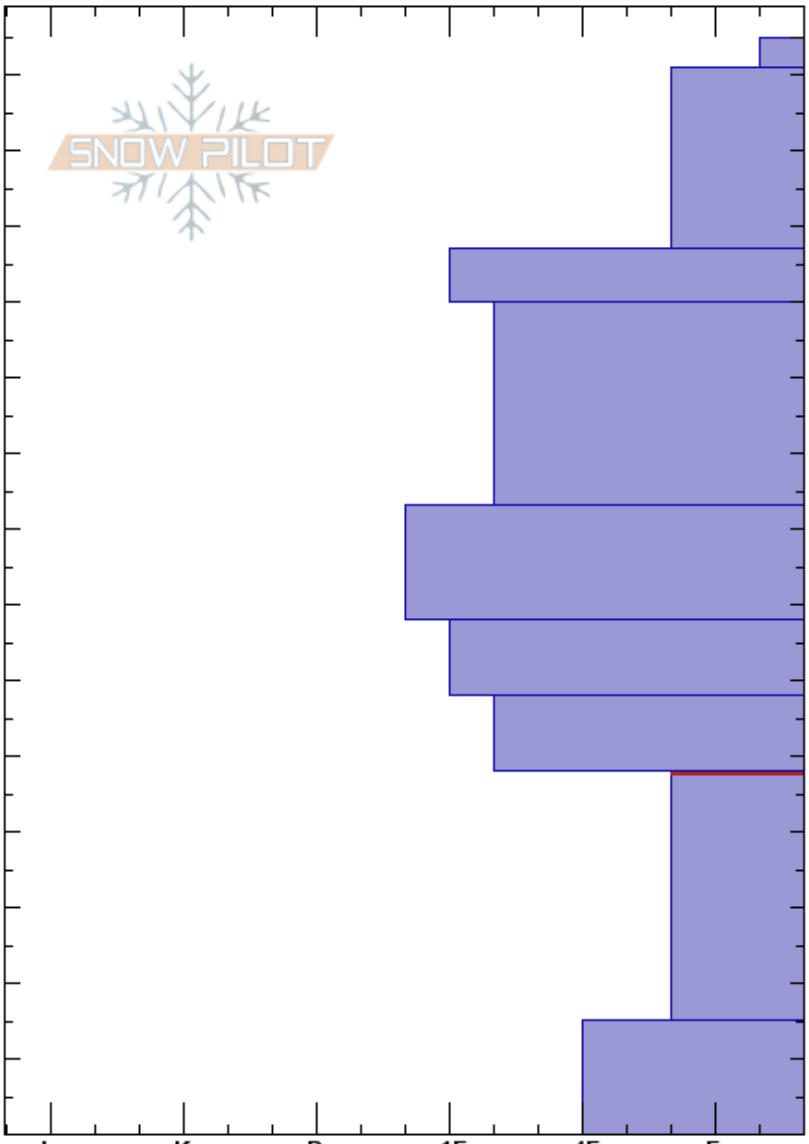

Trapper Ridge Profile
 Lionhead Range
 MT
 Elevation: 8590 ft
 Aspect: 10°
 Specifics:

Dave Zinn
 03/10/2024 - 12:30pm
 Co-ord: 44.84383N, -111.34109W
 Slope Angle: 26°
 Wind Loading: no

Stability: Good
 Air Temperature:
 Sky Cover: CLR
 Precipitation: NO
 Wind: SW Moderate
 HS:145
 PF:60 48-15cm:Problematic layer
 PS:20

Crystal Form	Crystal Size	Moisture	ρ kg/m ³	Stability tests & Layer comments
∅ (V)	1-2			
/				
/				
⊖	1			
⊖	1			
⊖	1-2			
□	1-2			← PST35/100 (End) @48cm
□	2-4			
∧	3-6			← ECTX

Notes: