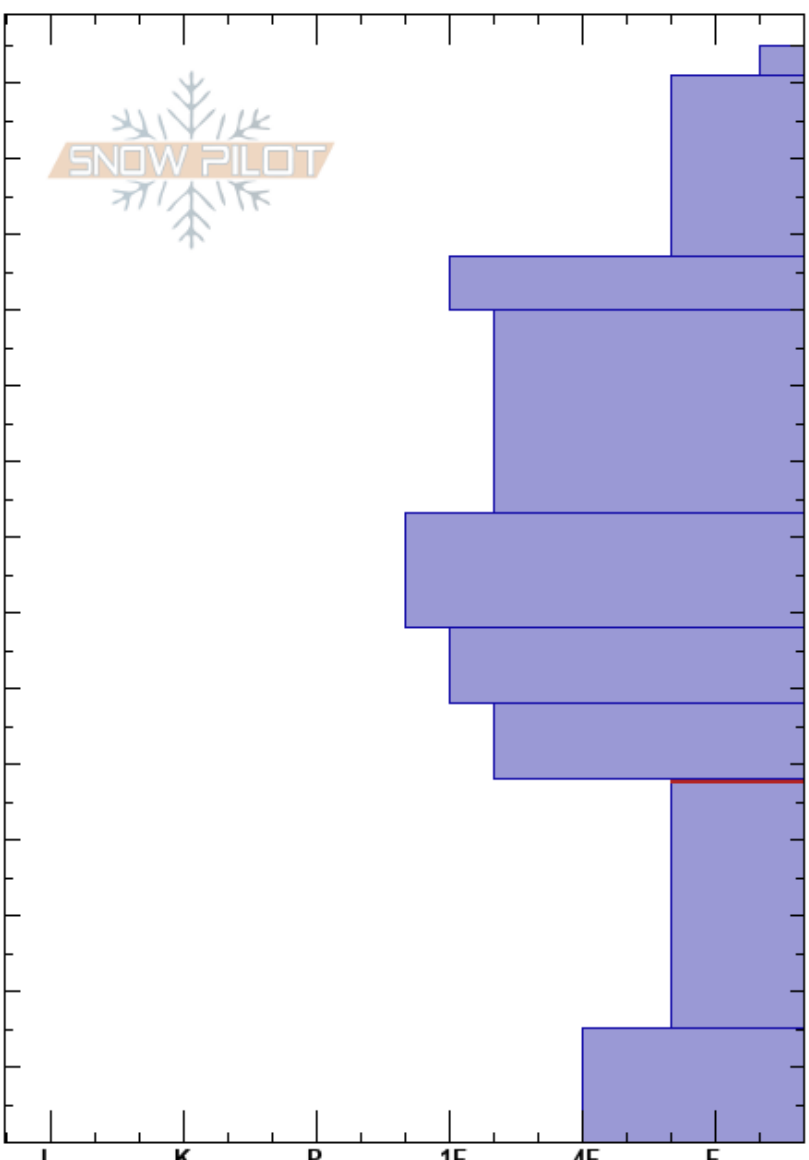

Trapper Ridge Profile  
 Lionhead Range  
 MT  
 Elevation: 8590 ft  
 Aspect: 10°  
 Specifics:

Dave Zinn  
 03/10/2024 - 12:30pm  
 Co-ord: 44.84383N, -111.34109W  
 Slope Angle: 26°  
 Wind Loading: no

Stability: Good  
 Air Temperature:  
 Sky Cover: CLR  
 Precipitation: NO  
 Wind: SW Moderate

HS:145  
 PF:60 48-15cm:Problematic layer  
 PS:20

Elevation (ft)	Crystal		Moisture	$\rho$ kg/m <sup>3</sup>	Stability tests & Layer comments
	Form	Size			
145					
140	∩ (V)	1-2			
130	/				
120	/				
110					
100	⊖	1			
90					
80	⊖	1			
70					
60	⊖	1-2			
50	□	1-2			← PST35/100 (End) @48cm
40					
30	□	2-4			
20					
10	∧	3-6			← ECTX
0					