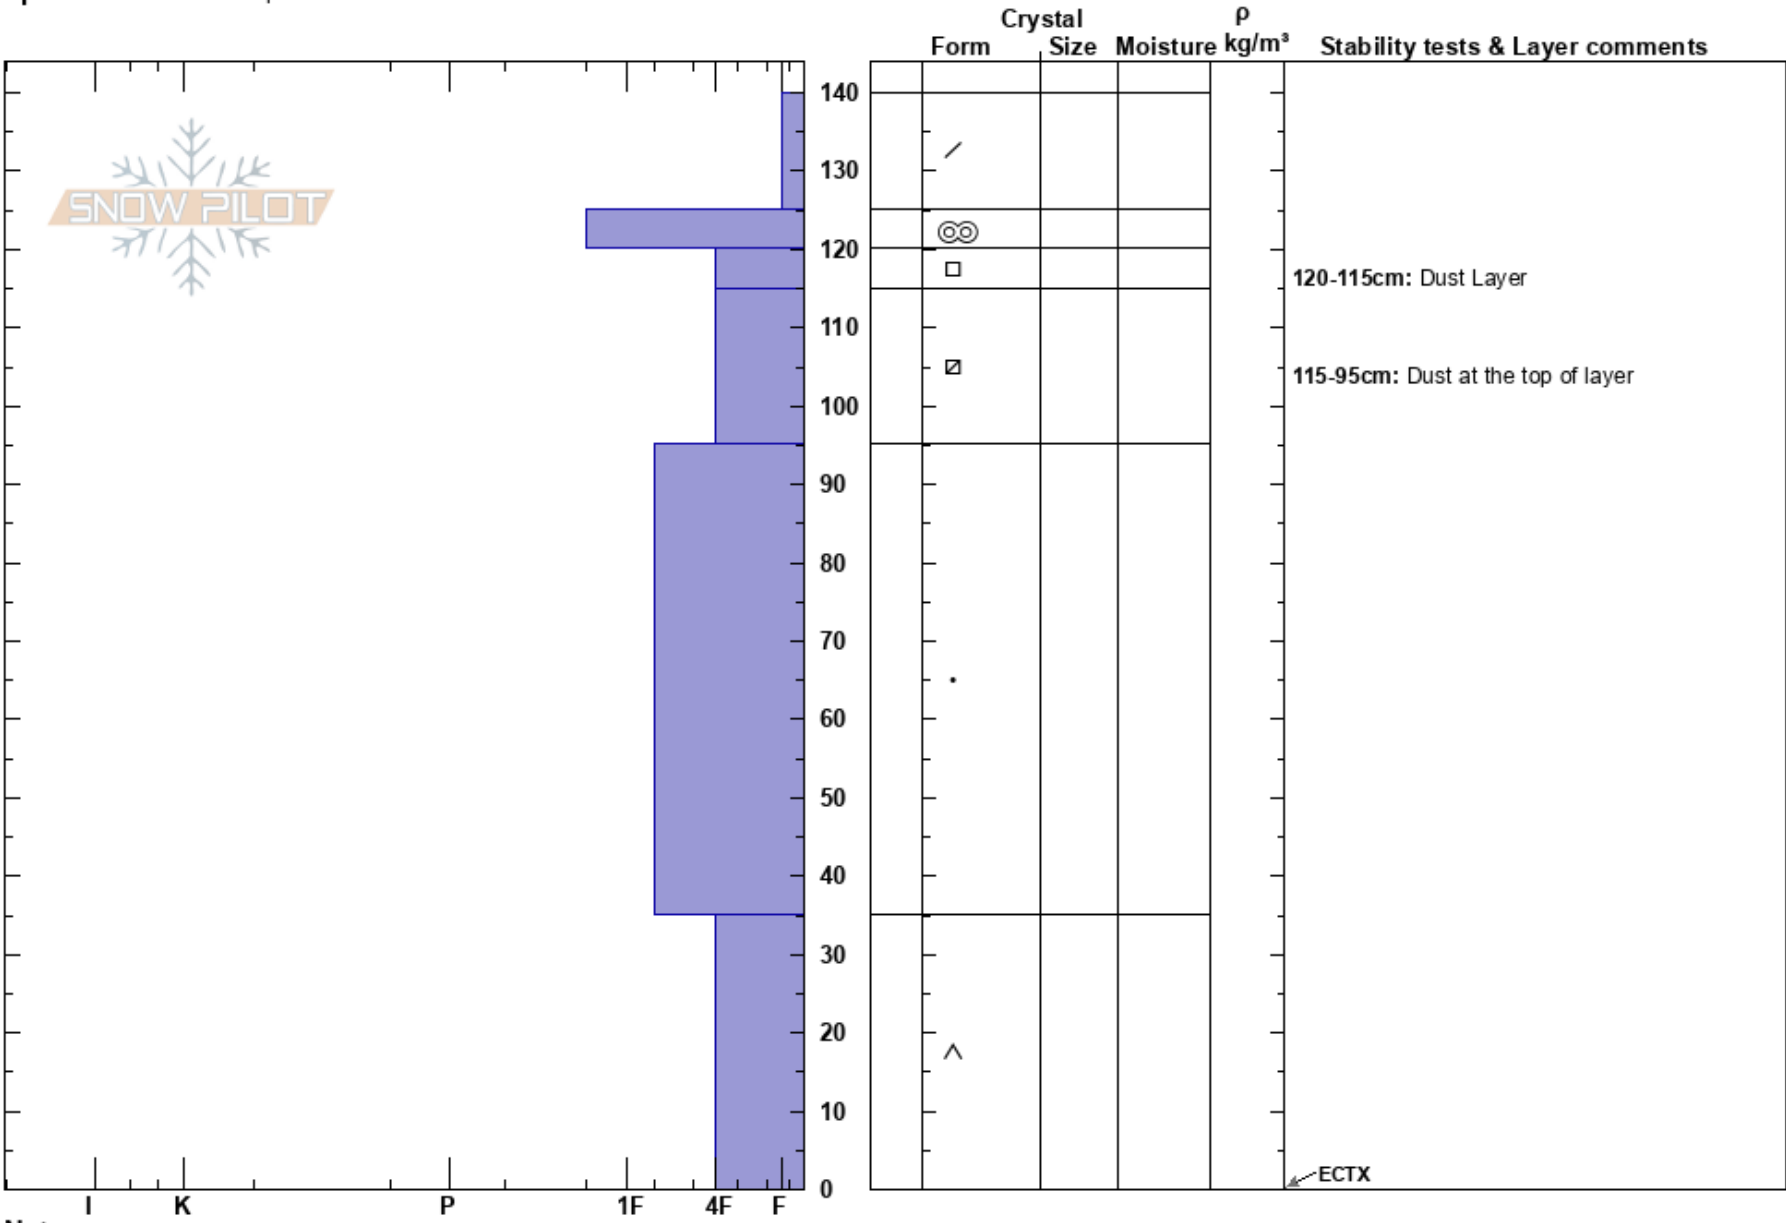

Expectation Mine
 San Juan Range
 CO
Elevation: 10400 ft
Aspect: NE
Specifics: We skied slope

Troy Nordquist
 03/10/2024 - 1:00pm
Co-ord: 37.69376N, -108.05763W
Slope Angle: 28°
Wind Loading:

Stability: Very Good **HS:**140
Air Temperature: 35°F **PF:**20 **Layer Notes:**
Sky Cover: CLR **PS:** 10 **125-120cm:** Problematic layer
Precipitation: NO **120-115cm:** Dust Layer
Wind: Calm **115-95cm:** Dust at the top of layer

Notes: Northeast-facing slope representative of BTL highway paths near Rico.