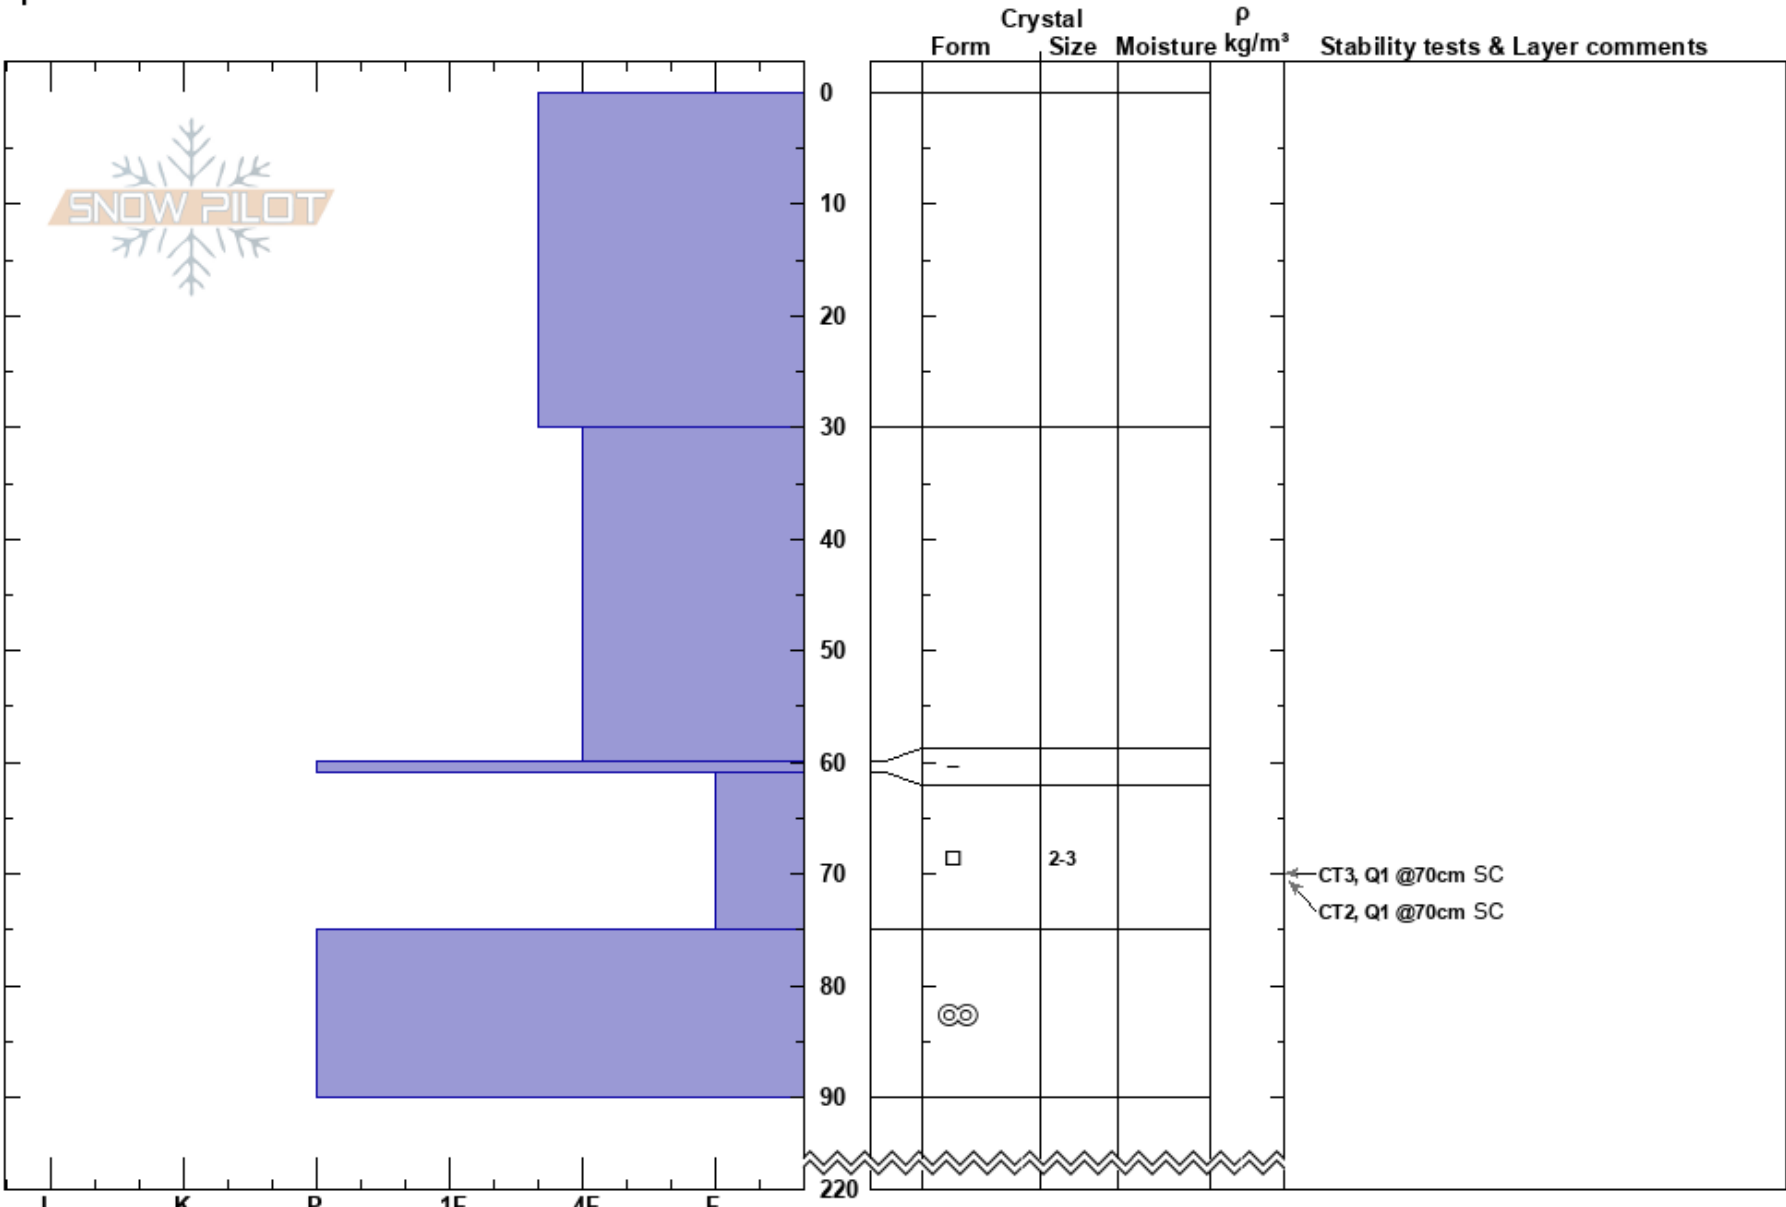

240310 - Roger dodger
 Skeena
 BC
 Elevation: 1400 m
 Aspect: 180°
 Specifics:

White Wilderness Heliskiing Guides
 10/03/2024 - 13:00
 Co-ord: 54.59862N, -128.13488W
 Slope Angle: 15°
 Wind Loading:

Stability:
 Air Temperature: 0°C
 Sky Cover: OVC
 Precipitation: NO
 Wind: SW Light Breeze

HS:220
 PF:60 61-75cm:Problematic layer
 PS: 10

Notes: TP in open TL Glade