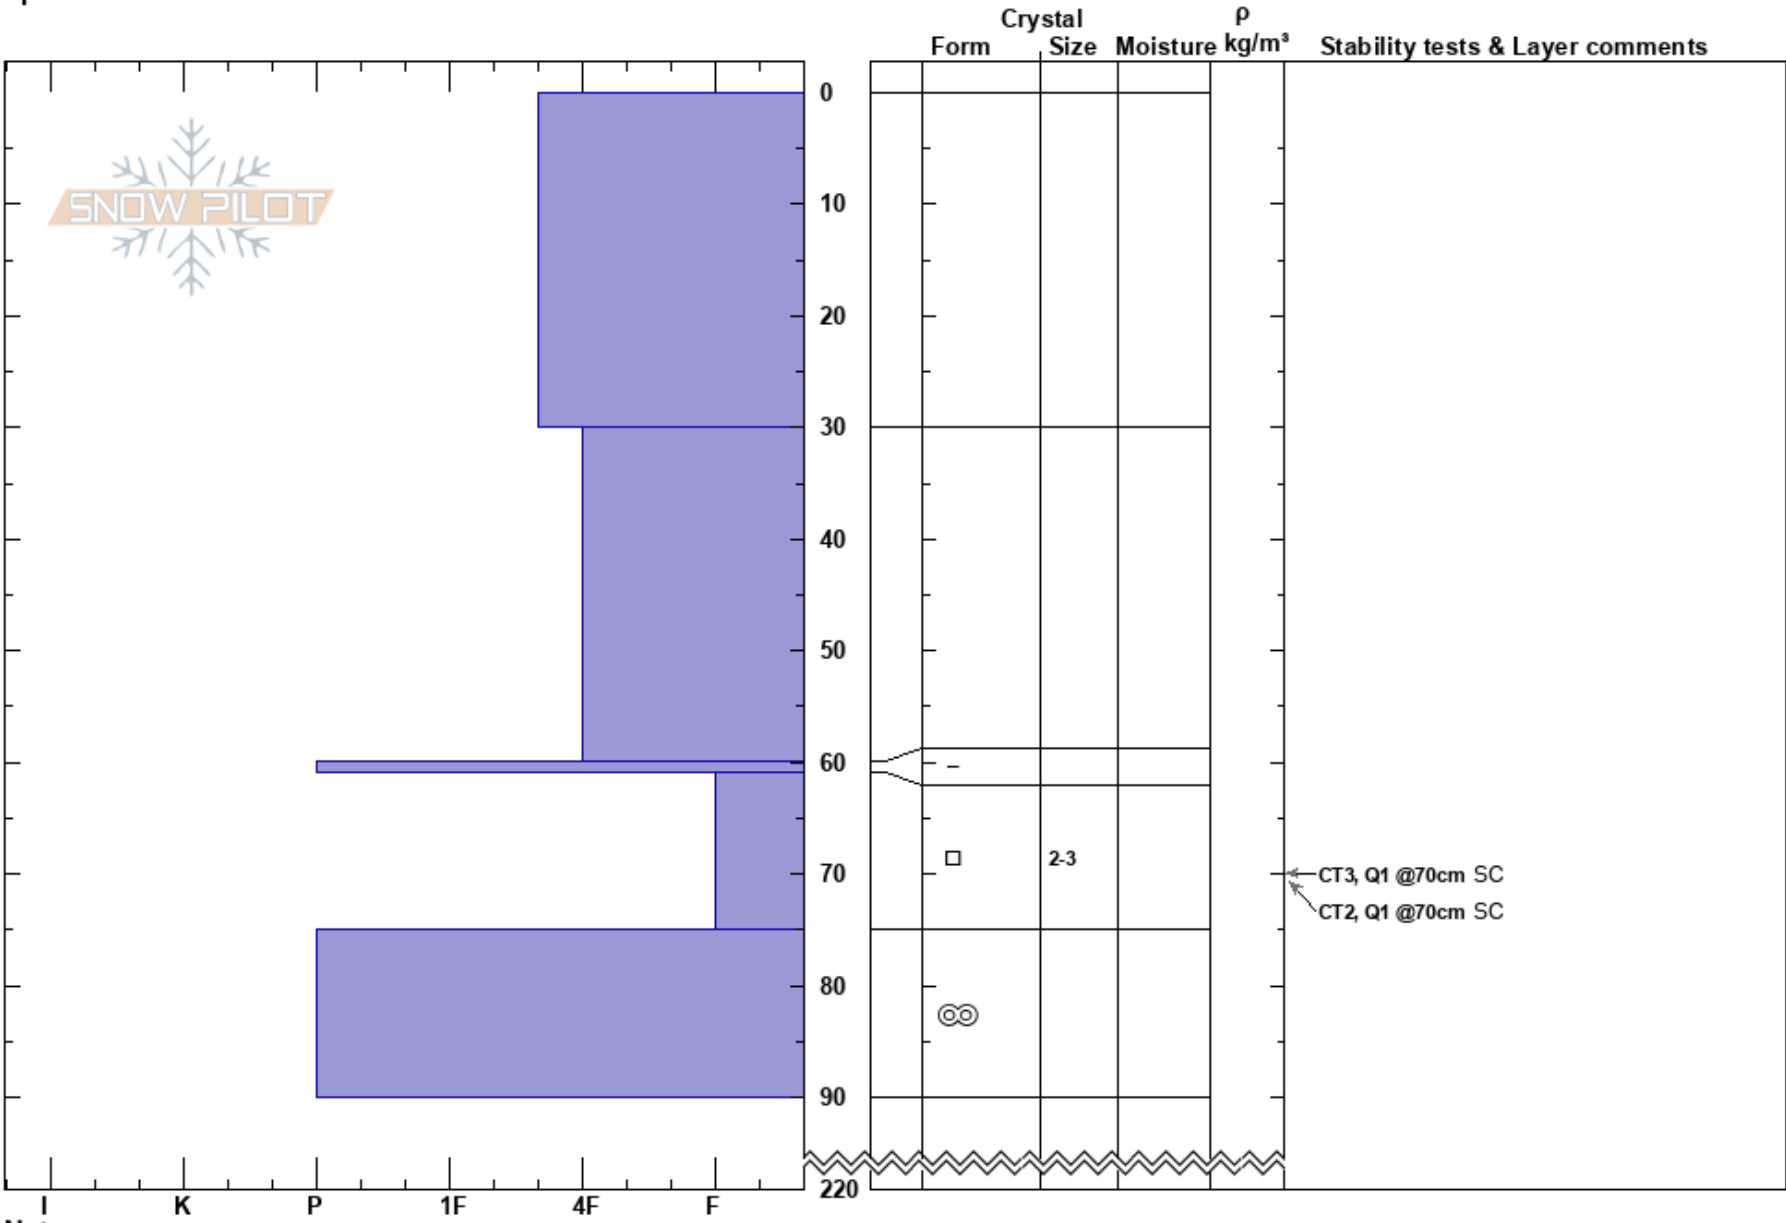

240310 - Roger dodger
 Skeena
 BC
 Elevation: 1400 m
 Aspect: 180°
 Specifics:

White Wilderness Heliskiing Guides
 10/03/2024 - 13:00
 Co-ord: 54.59862N, -128.13488W
 Slope Angle: 15°
 Wind Loading:

Stability:
 Air Temperature: 0°C
 Sky Cover: OVC
 Precipitation: NO
 Wind: SW Light Breeze

HS:220
 PF:60 61-75cm:Problematic layer
 PS: 10

Notes: TP in open TL Glade