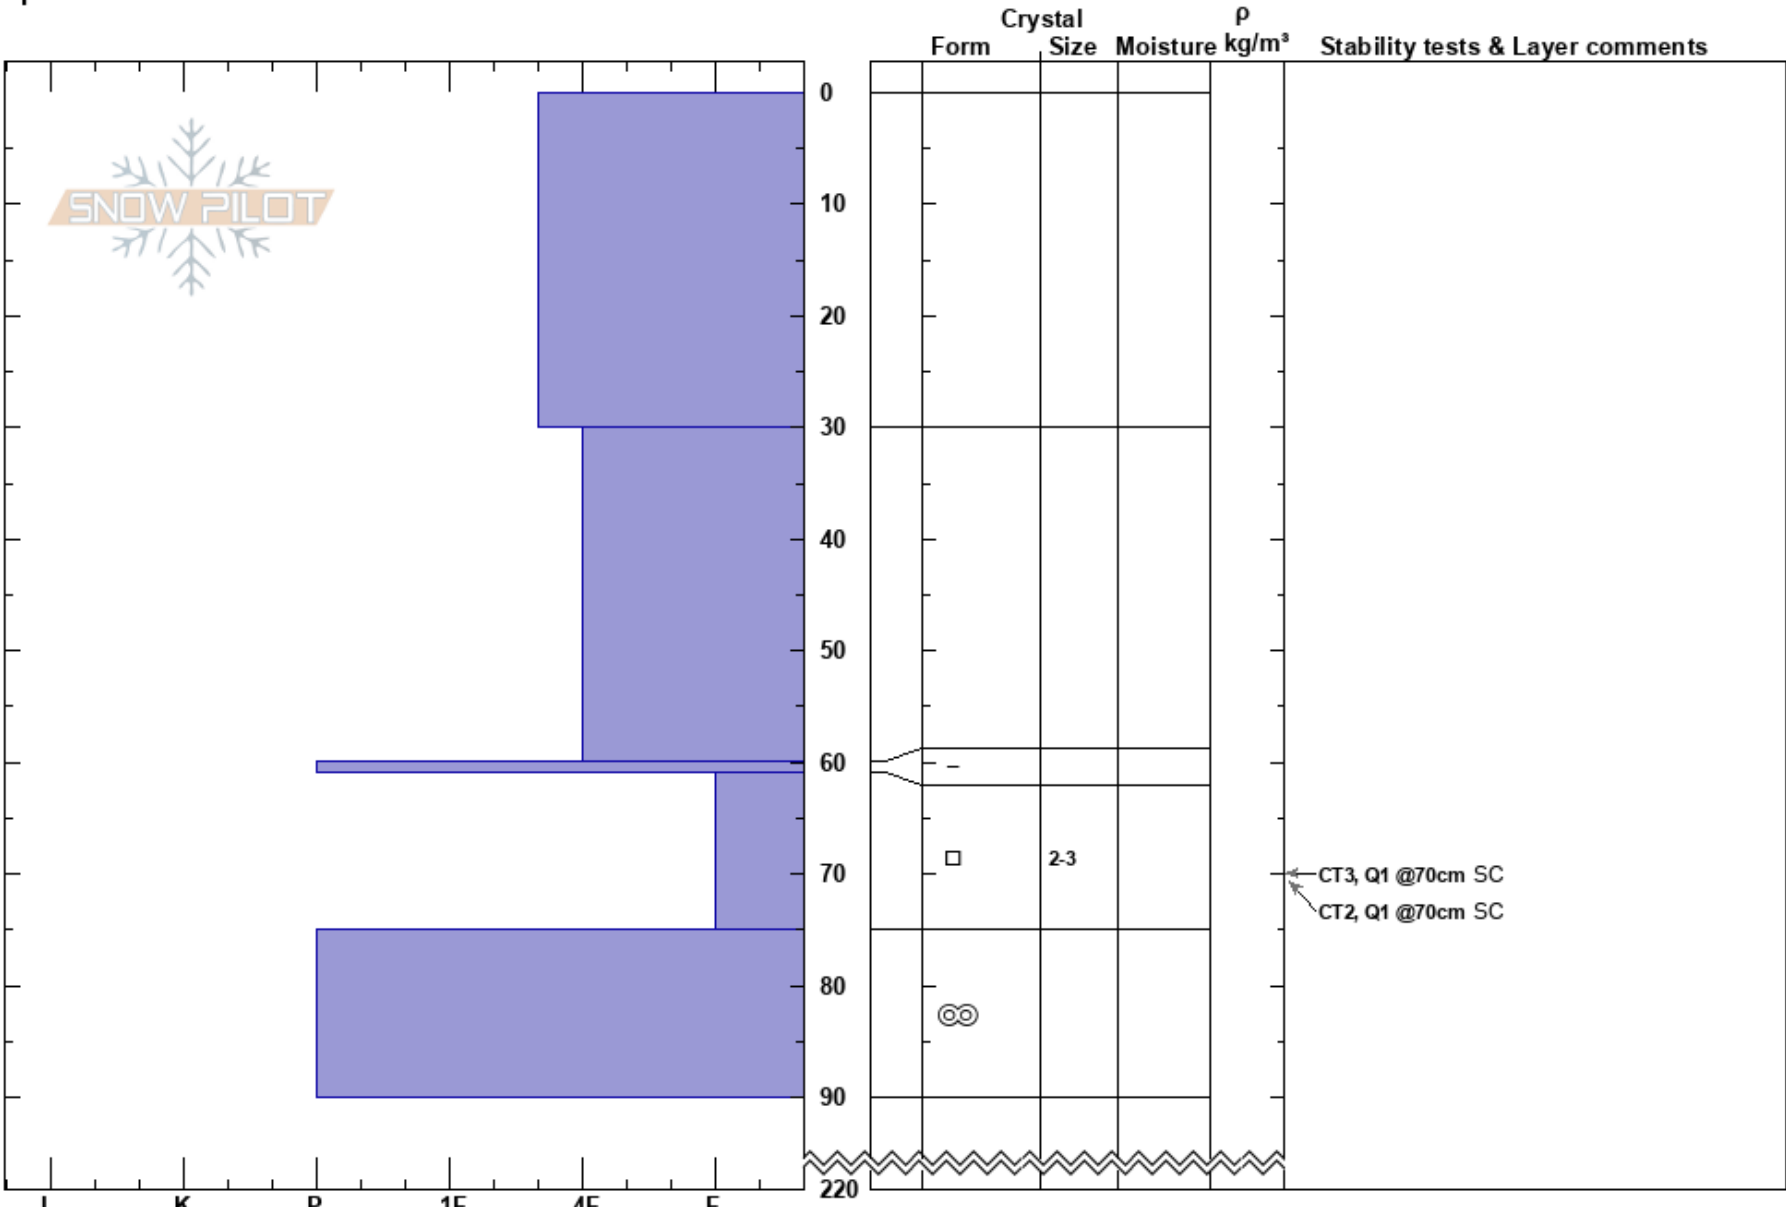

240310 - Roger dodger  
Skeena  
BC  
Elevation: 1400 m  
Aspect: 180°  
Specifics:

White Wilderness Heliskiing Guides  
10/03/2024 - 13:00  
Co-ord: 54.59862N, -128.13488W  
Slope Angle: 15°  
Wind Loading:

Stability: **HS:220**  
Air Temperature: 0°C  
Sky Cover: OVC  
Precipitation: NO  
Wind: SW Light Breeze  
**PF:60** 61-75cm:Problematic layer  
**PS: 10**

Notes: TP in open TL Glade