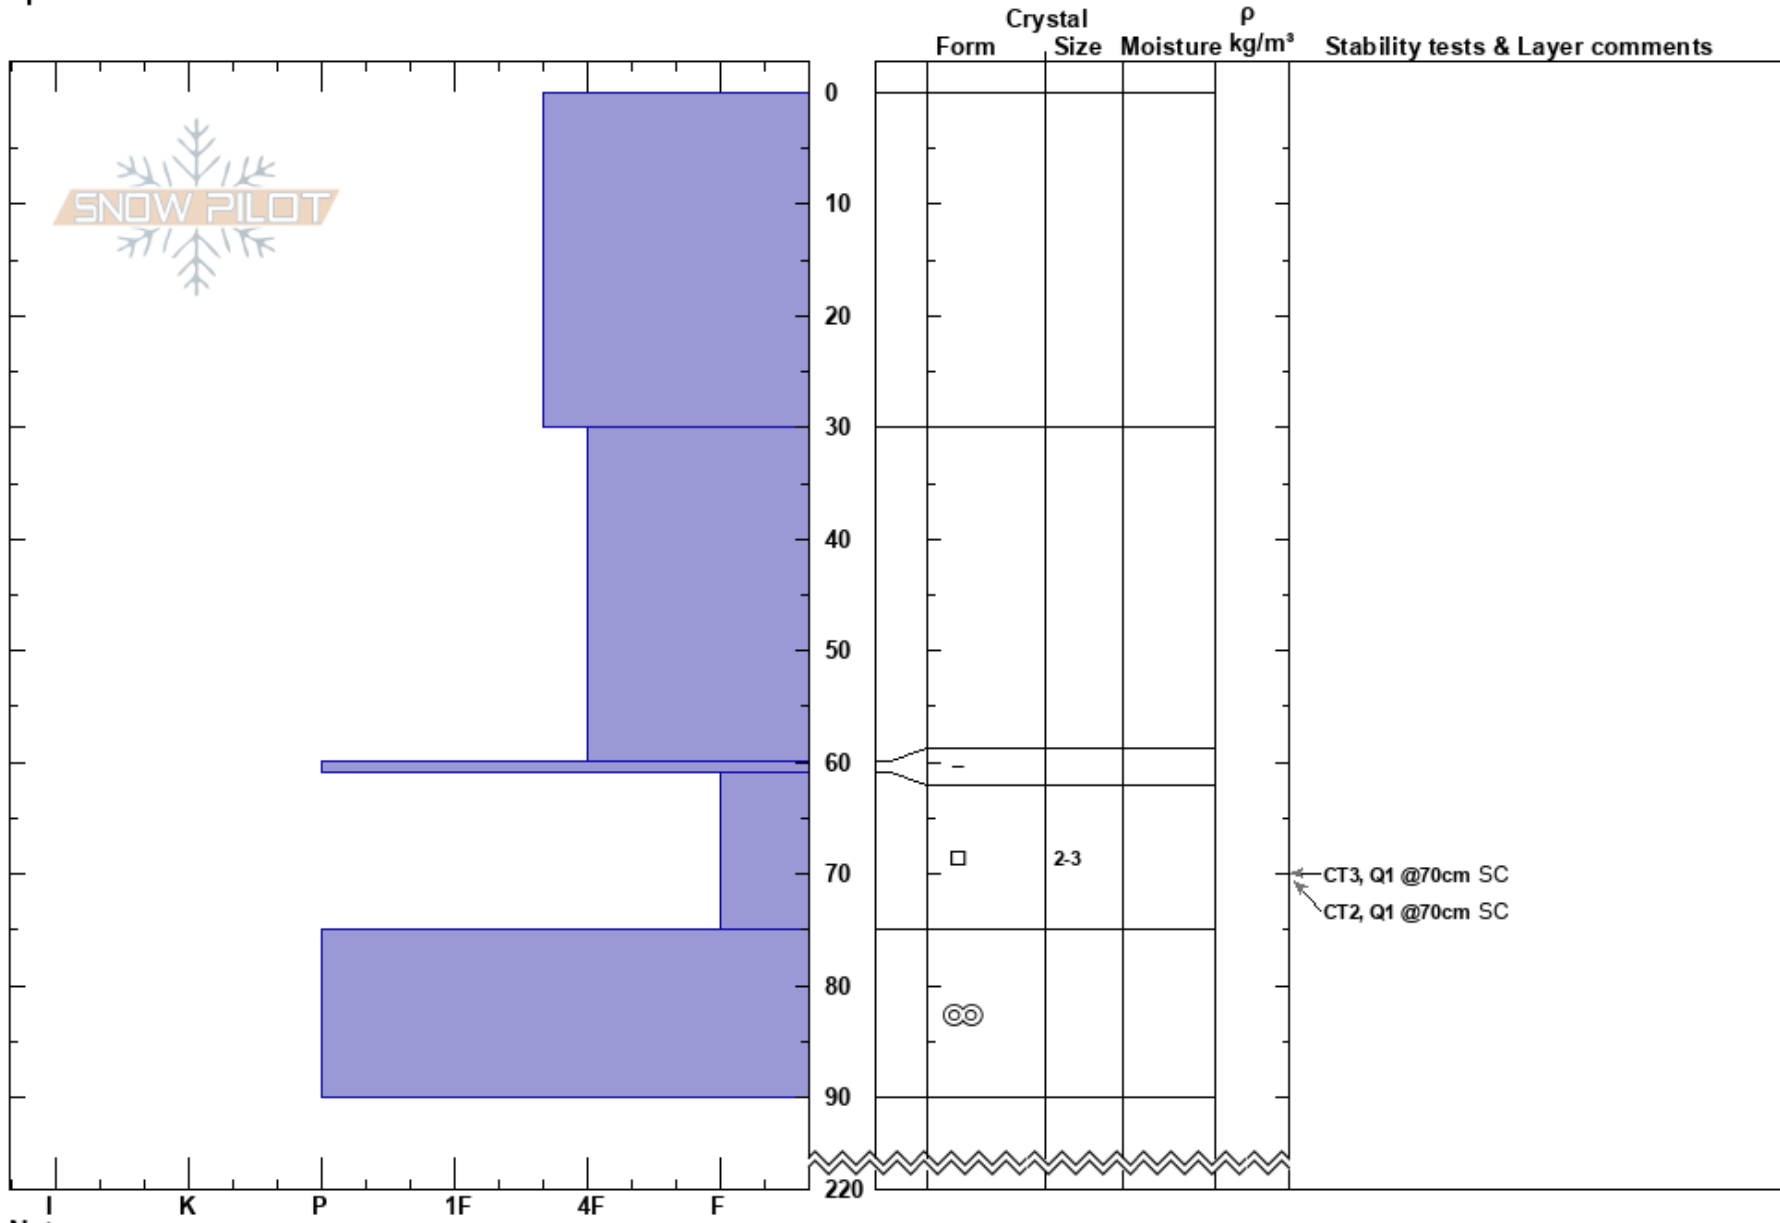

240310 - Roger dodger
 Skeena
 BC
 Elevation: 1400 m
 Aspect: 180°
 Specifics:

White Wilderness Heliskiing Guides
 10/03/2024 - 13:00
 Co-ord: 54.59862N, -128.13488W
 Slope Angle: 15°
 Wind Loading:

Stability:
 Air Temperature: 0°C
 Sky Cover: OVC
 Precipitation: NO
 Wind: SW Light Breeze

HS:220
 PF:60 61-75cm:Problematic layer
 PS: 10

Notes: TP in open TL Glade