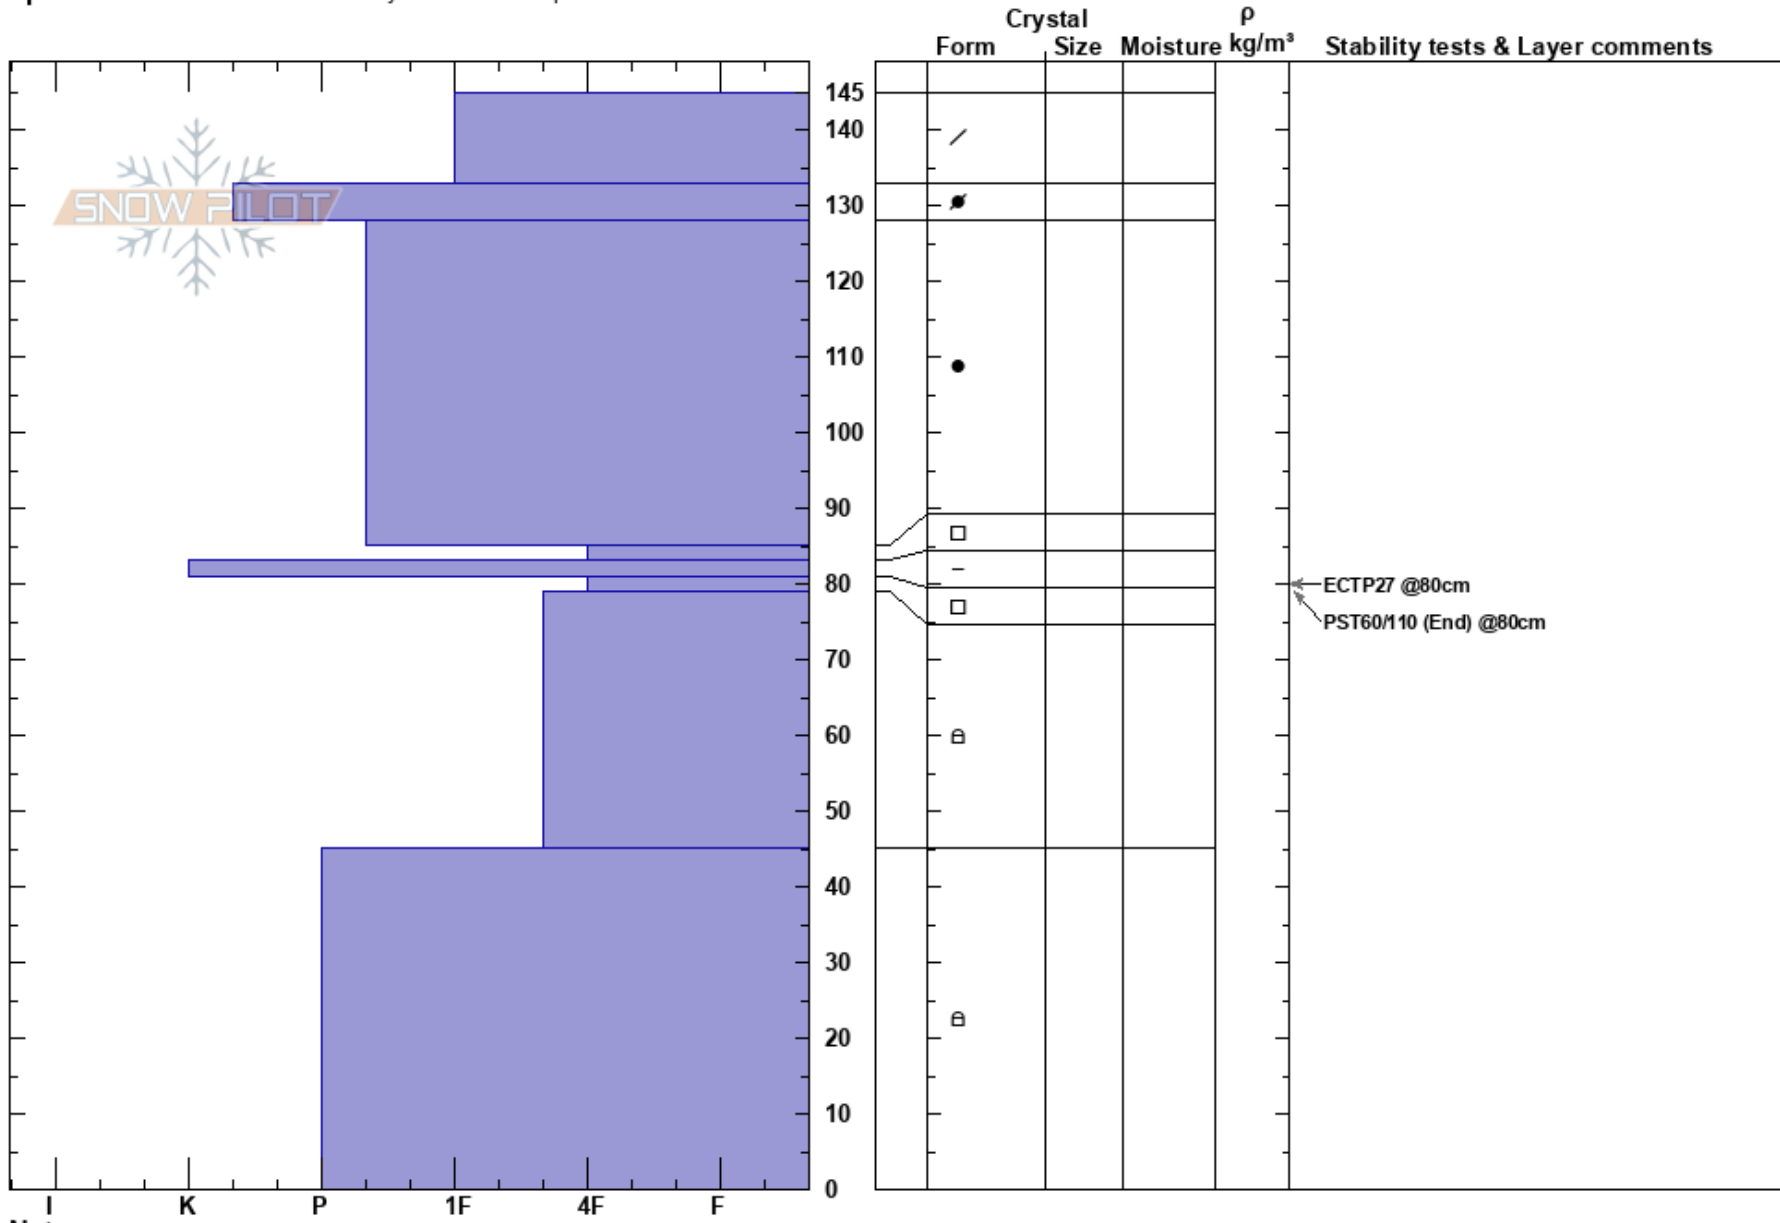

Upper Beehive
Madison Range-N
MT

Christopher Pruden
03/10/2024 - 11:30am
Co-ord: 12T 468747W 5021982N
Slope Angle: 23°
Wind Loading: yes

Stability:
Air Temperature: HS:145
Sky Cover: SCT PF:20 81-79cm:Problematic layer
Precipitation: PS:5
Wind: SW Moderate

Elevation:
Aspect: W
Specifics: Recent avalanche activity on different slopes

Notes: