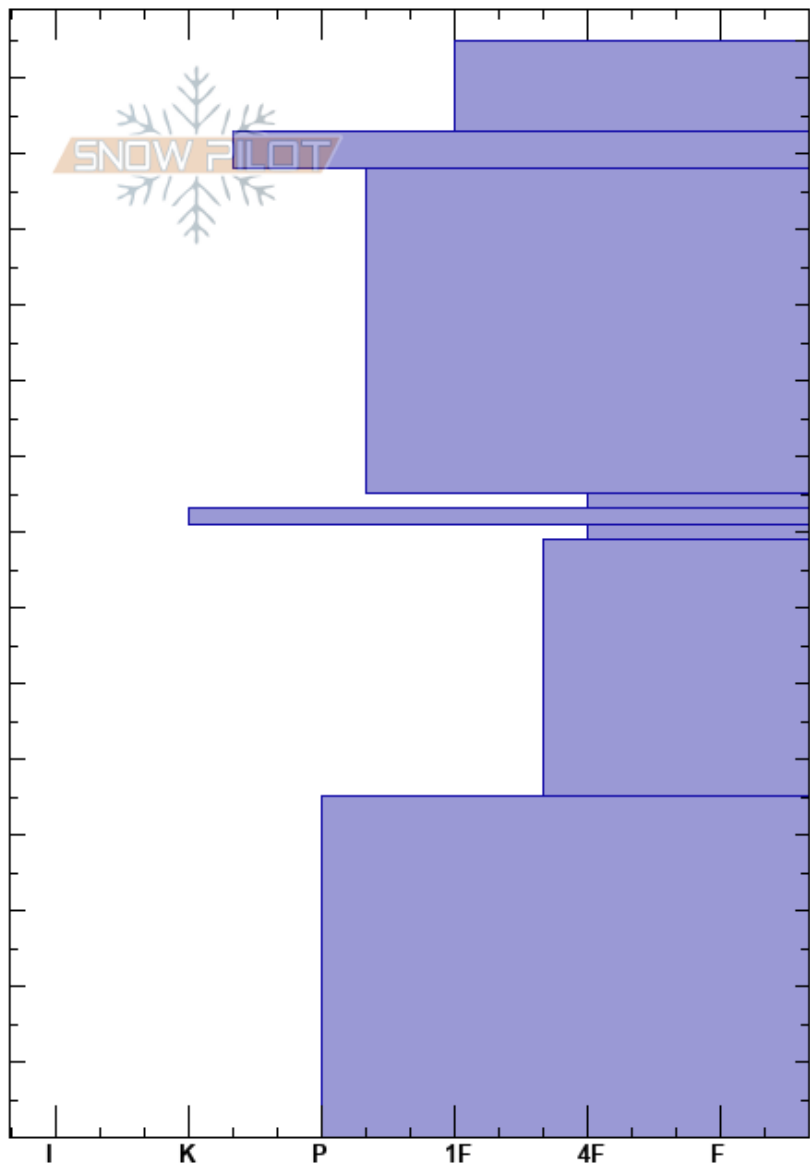

Upper Beehive  
Madison Range-N  
MT

Christopher Pruden  
03/10/2024 - 11:30am  
Co-ord: 12T 468747W 5021982N  
Slope Angle: 23°  
Wind Loading: yes

Stability:  
Air Temperature: HS:145  
Sky Cover: SCT PF:20 81-79cm:Problematic layer  
Precipitation: PS:5  
Wind: SW Moderate

Elevation:  
Aspect: W  
Specifics: Recent avalanche activity on different slopes

Crystal Form	Crystal Size	Moisture	$\rho$ kg/m <sup>3</sup>	Stability tests & Layer comments
/				
•				
•				
□				
-				
□				
⊖				
⊖				

← ECTP27 @80cm  
← PST60/110 (End) @80cm

Notes: