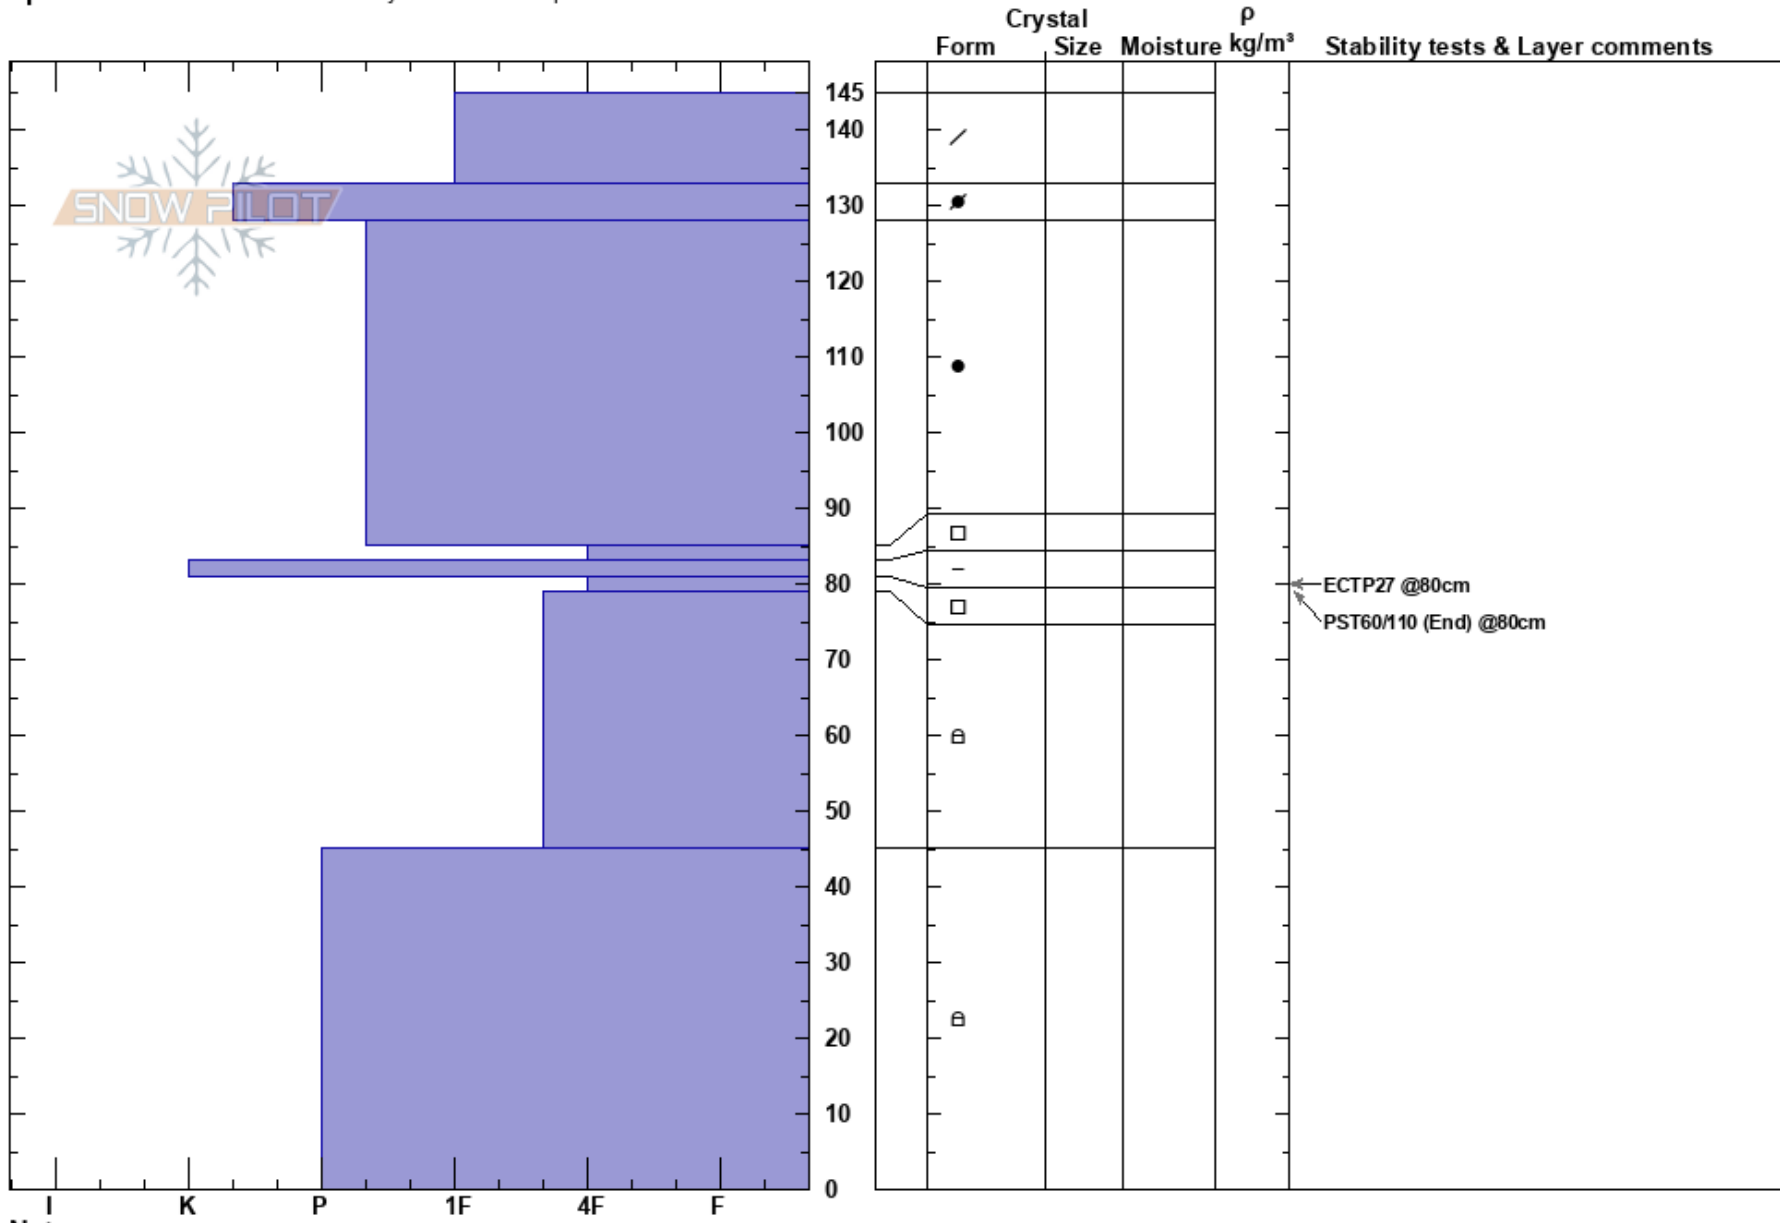

Upper Beehive  
Madison Range-N  
MT

Christopher Pruden  
03/10/2024 - 11:30am  
Co-ord: 12T 468747W 5021982N  
Slope Angle: 23°  
Wind Loading: yes

Stability:  
Air Temperature: HS:145  
Sky Cover: SCT PF:20 81-79cm:Problematic layer  
Precipitation: PS:5  
Wind: SW Moderate

Elevation:  
Aspect: W  
Specifics: Recent avalanche activity on different slopes

Notes: