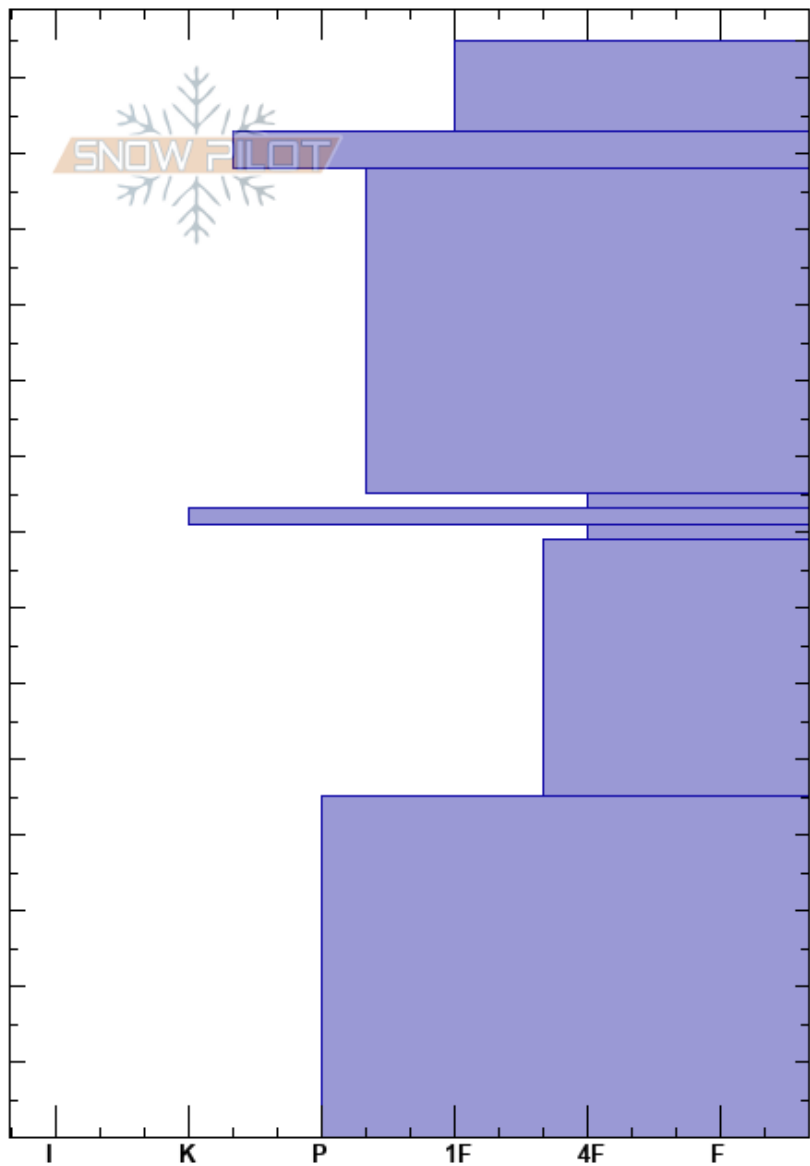

Upper Beehive  
Madison Range-N  
MT

Christopher Pruden  
03/10/2024 - 11:30am  
Co-ord: 12T 468747W 5021982N  
Slope Angle: 23°  
Wind Loading: yes

Stability:  
Air Temperature:  
Sky Cover: SCT  
Precipitation:  
Wind: SW Moderate

HS:145  
PF:20 81-79cm:Problematic layer  
PS:5

Elevation:  
Aspect: W  
Specifics: Recent avalanche activity on different slopes

Crystal Form	Crystal Size	Moisture	$\rho$ kg/m <sup>3</sup>	Stability tests & Layer comments
/				
•				
•				
□				
-				
□				
⊖				
⊖				

← ECTP27 @80cm  
← PST60/110 (End) @80cm

Notes: