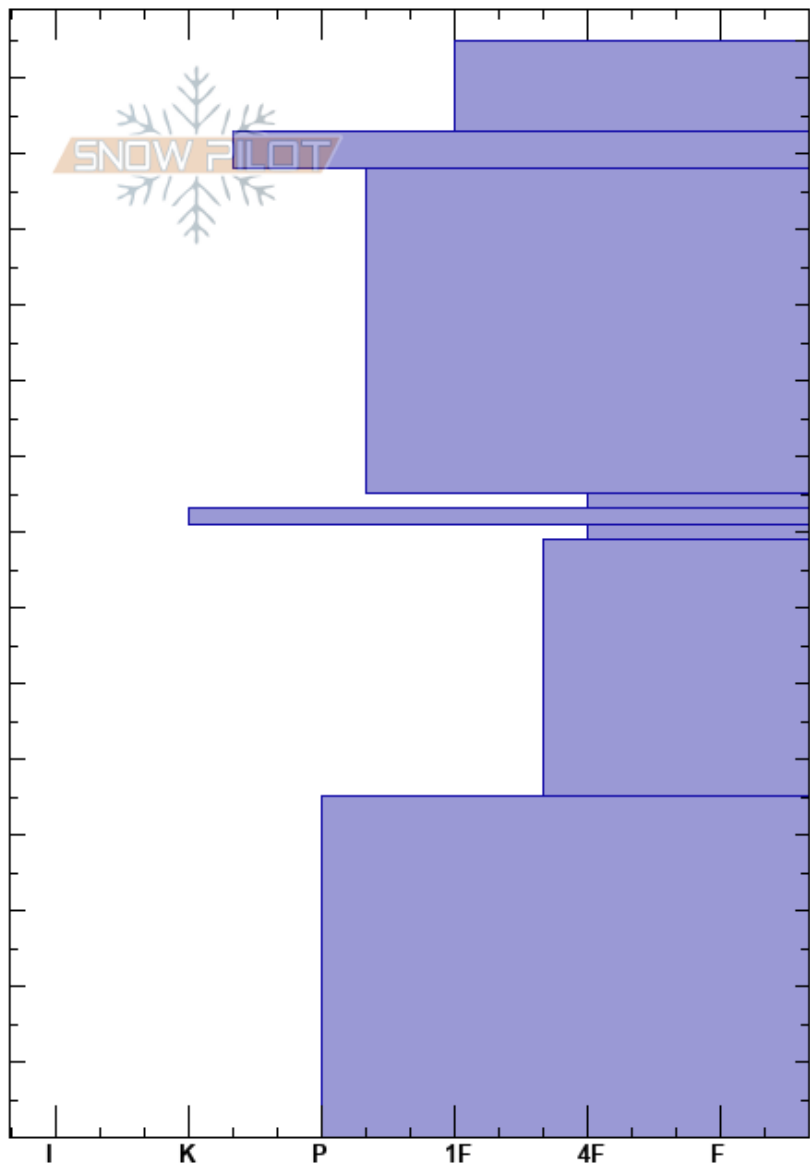

Upper Beehive
Madison Range-N
MT

Christopher Pruden
03/10/2024 - 11:30am
Co-ord: 12T 468747W 5021982N
Slope Angle: 23°
Wind Loading: yes

Stability:
Air Temperature: HS:145
Sky Cover: SCT PF:20 81-79cm:Problematic layer
Precipitation: PS:5
Wind: SW Moderate

Elevation:
Aspect: W
Specifics: Recent avalanche activity on different slopes

Crystal Form	Crystal Size	Moisture	ρ kg/m ³	Stability tests & Layer comments
/				
•				
•				
□				
-				
□				
⊖				
⊖				

← ECTP27 @80cm
← PST60/110 (End) @80cm

Notes: