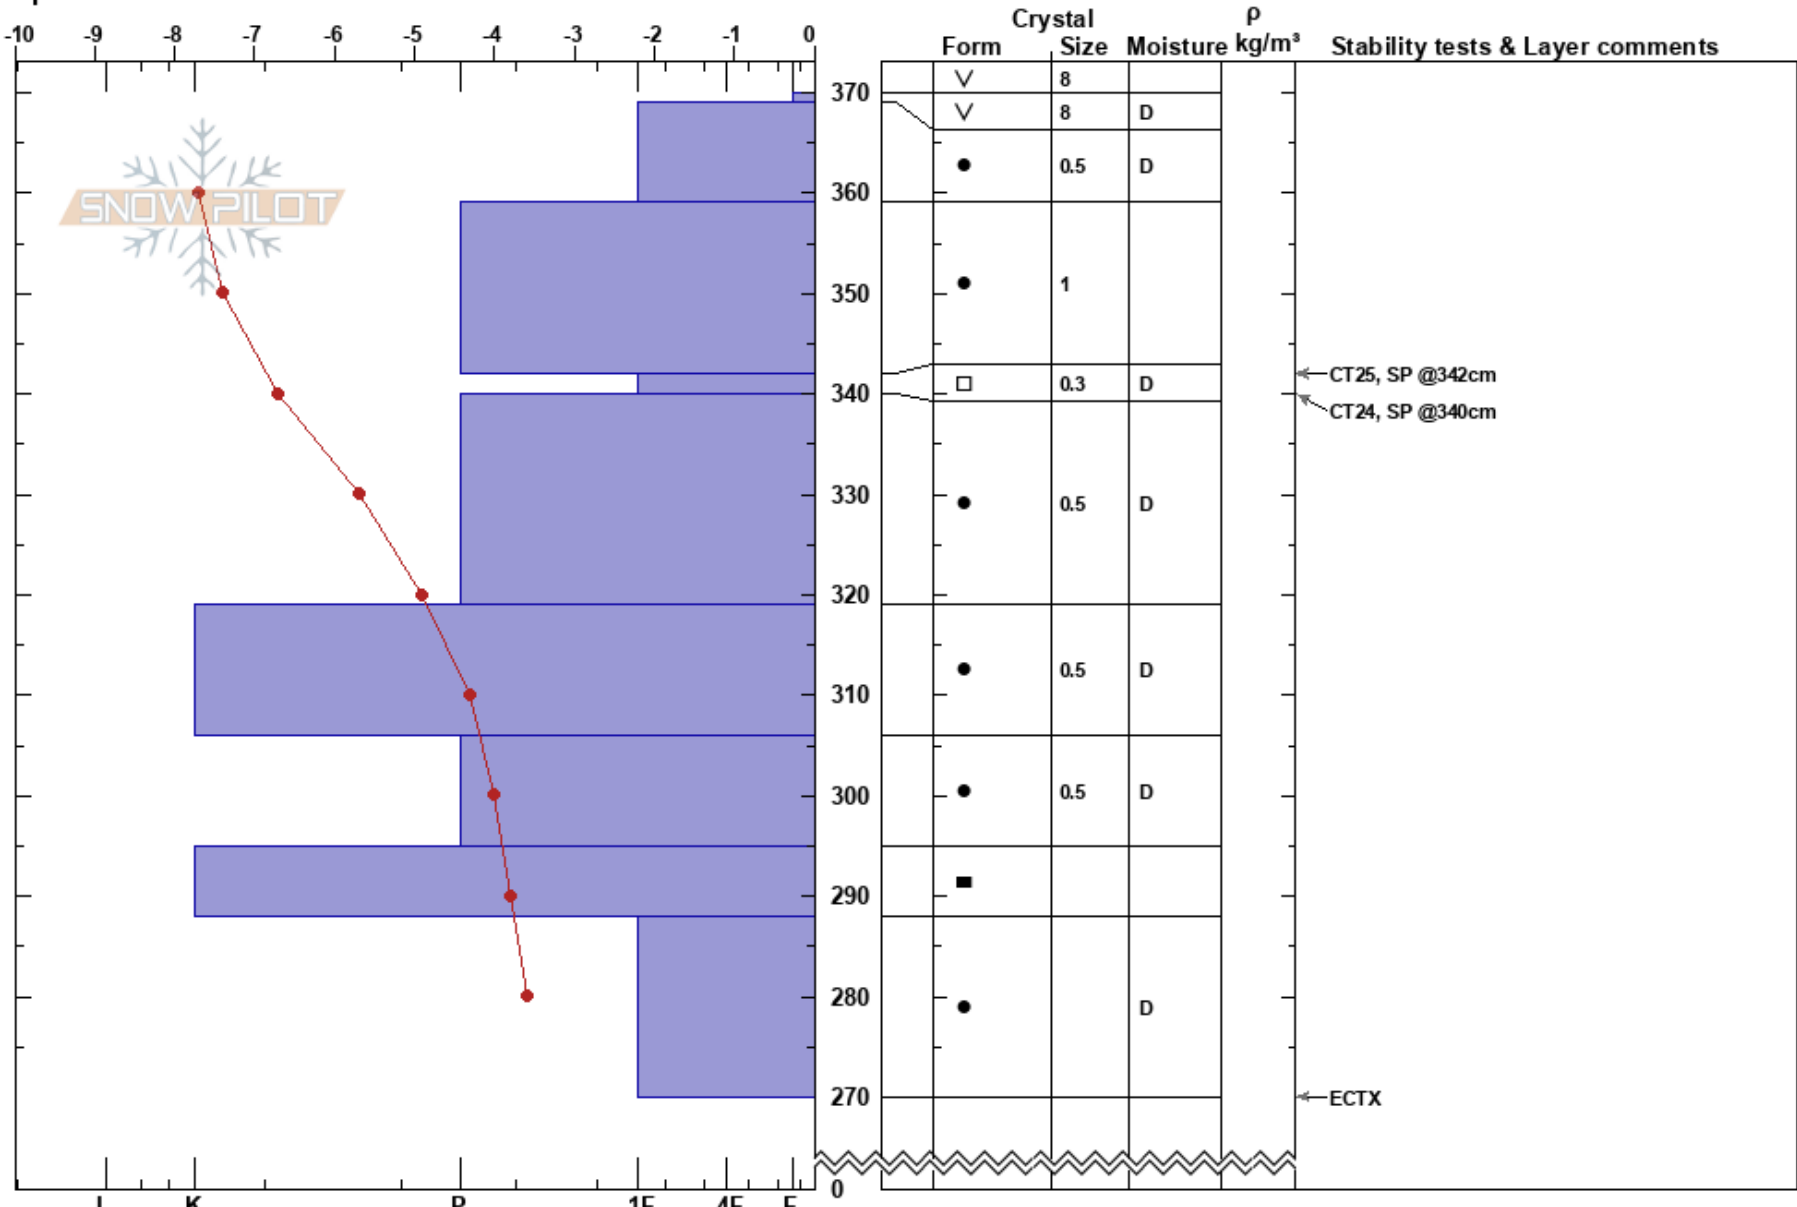

Blåfjellet
 Sogndalsdalen
 Norway
 Elevation: 1056 m
 Aspect: E
 Specifics:

Heidi Siutla
 10/03/2024 - 15:00
 Co-ord: 32W 388805E 6798516N
 Slope Angle: 12°
 Wind Loading: no

Stability: **HS:370** **Layer Notes:**
 Air Temperature: -7.9°C **PF:10** 342-340cm:Problematic layer
 Sky Cover: CLR
 Precipitation: NO
 Wind: SE Light Breeze