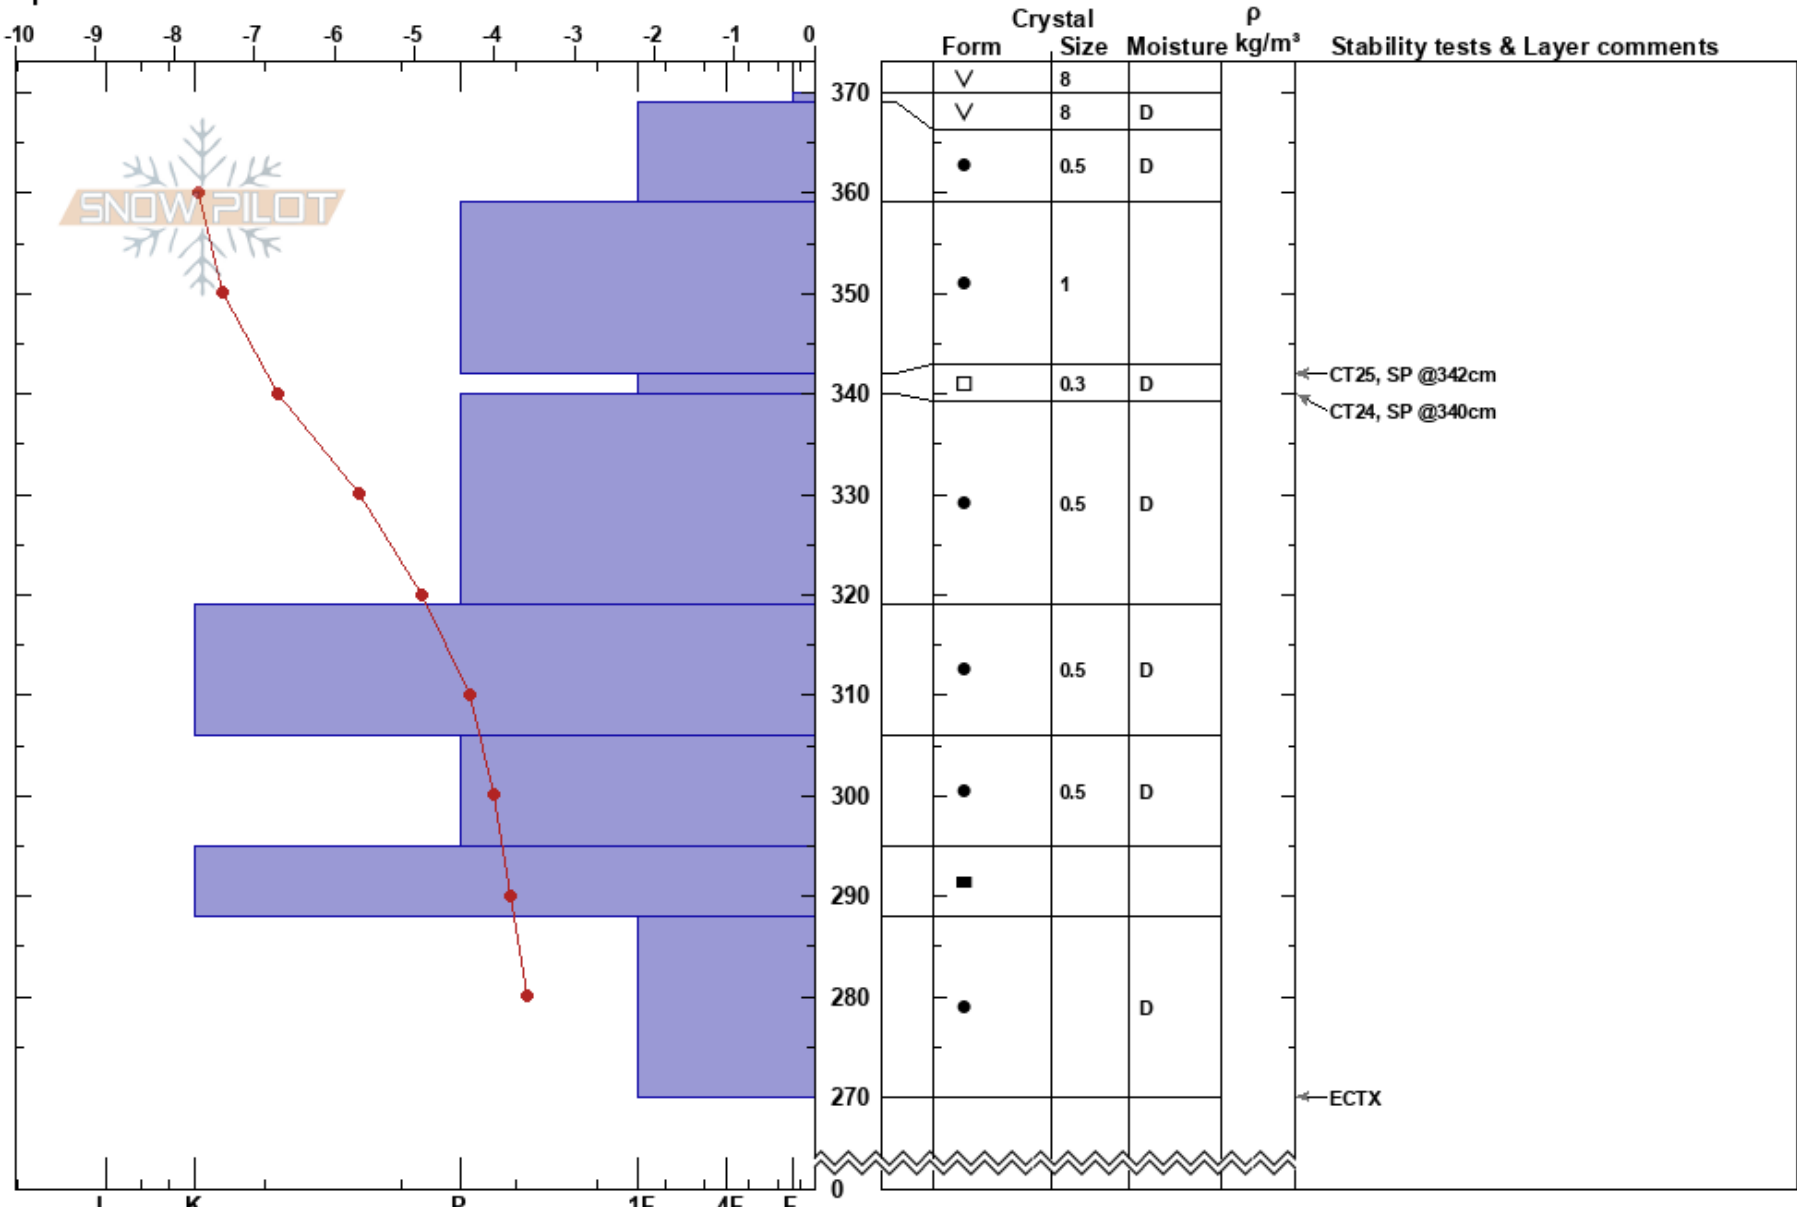

Blåfjellet  
 Sogndalsdalen  
 Norway  
 Elevation: 1056 m  
 Aspect: E  
 Specifics:

Heidi Siutla  
 10/03/2024 - 15:00  
 Co-ord: 32W 388805E 6798516N  
 Slope Angle: 12°  
 Wind Loading: no

Stability: **HS:370** **Layer Notes:**  
 Air Temperature: -7.9°C **PF:10** 342-340cm:Problematic layer  
 Sky Cover: CLR  
 Precipitation: NO  
 Wind: SE Light Breeze