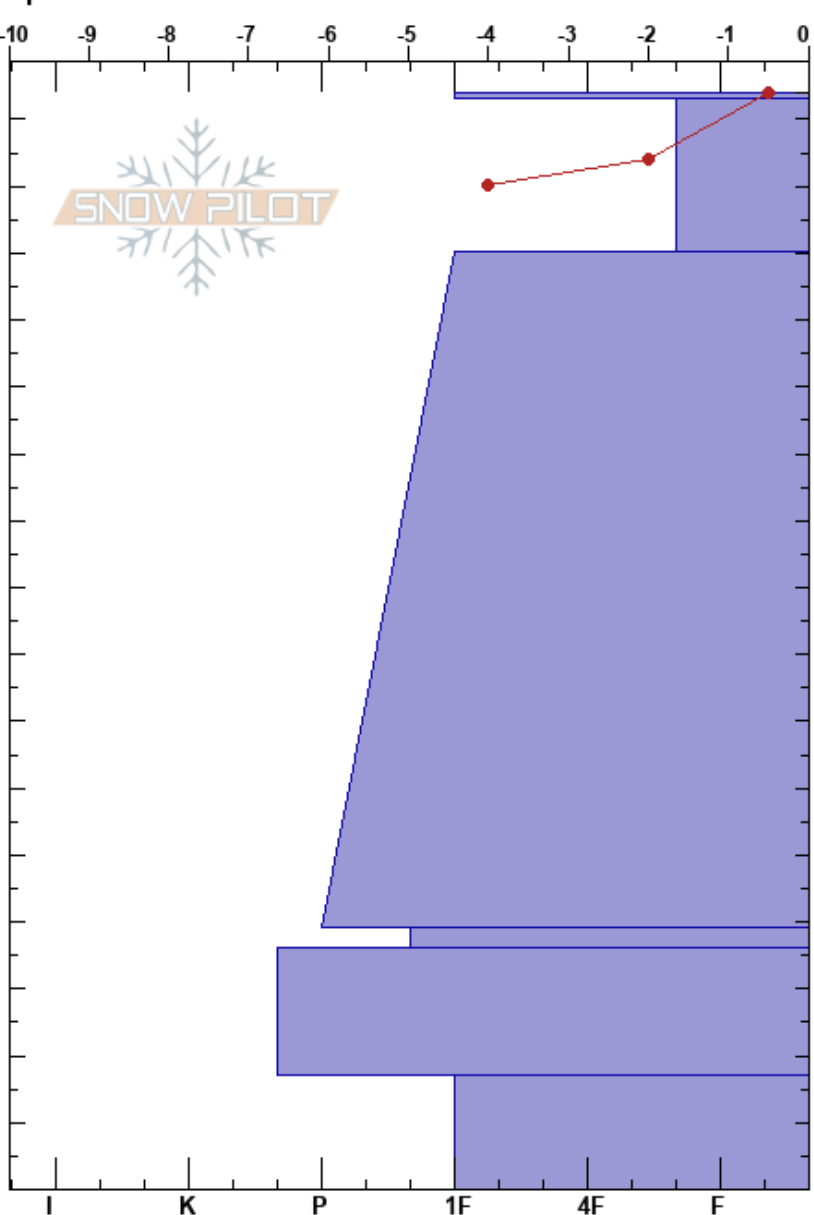

EQ Dome Campground
 Sierra Nevada
 CA
 Elevation: 8370 ft
 Aspect: N
 Specifics:

Geoff Unger
 03/09/2024 - 2:00pm
 Co-ord: 11S 324069W 4171426N
 Slope Angle: 5°
 Wind Loading: no

Stability:
 Air Temperature: 2.5°C
 Sky Cover: OVC
 Precipitation: NO
 Wind: SE Light Breeze

HS:164
 PF:25 17-0cm: Problematic layer
 PS:5

Form	Crystal		Moisture	ρ kg/m ³	Stability tests & Layer comments
	Size				
+	1				
○			D		
/	1		D		
●	0.1-0.3		D		
○ (□)	(1.5)		D		
⊖	0.5		D		
^	3-4		D		

Notes: