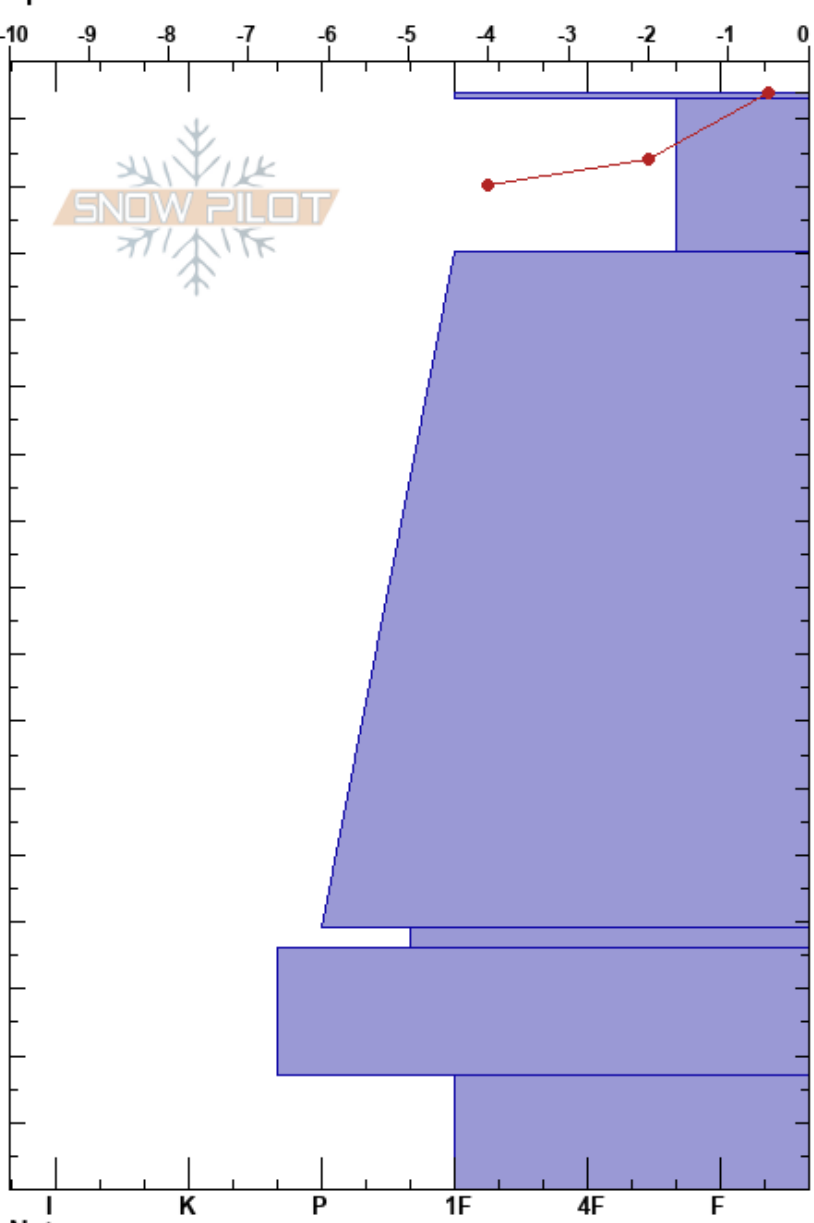

EQ Dome Campground
 Sierra Nevada
 CA
 Elevation: 8370 ft
 Aspect: N
 Specifics:

Geoff Unger
 03/09/2024 - 2:00pm
 Co-ord: 11S 324069W 4171426N
 Slope Angle: 5°
 Wind Loading: no

Stability:
 Air Temperature: 2.5°C
 Sky Cover: OVC
 Precipitation: NO
 Wind: SE Light Breeze

HS:164
 PF:25 17-0cm: Problematic layer
 PS:5

Form	Crystal		Moisture	ρ kg/m ³	Stability tests & Layer comments
	Size				
+	1				
○			D		
/	1		D		
●	0.1-0.3		D		
○ (□)	(1.5)		D		
⊖	0.5		D		
^	3-4		D		

Notes: