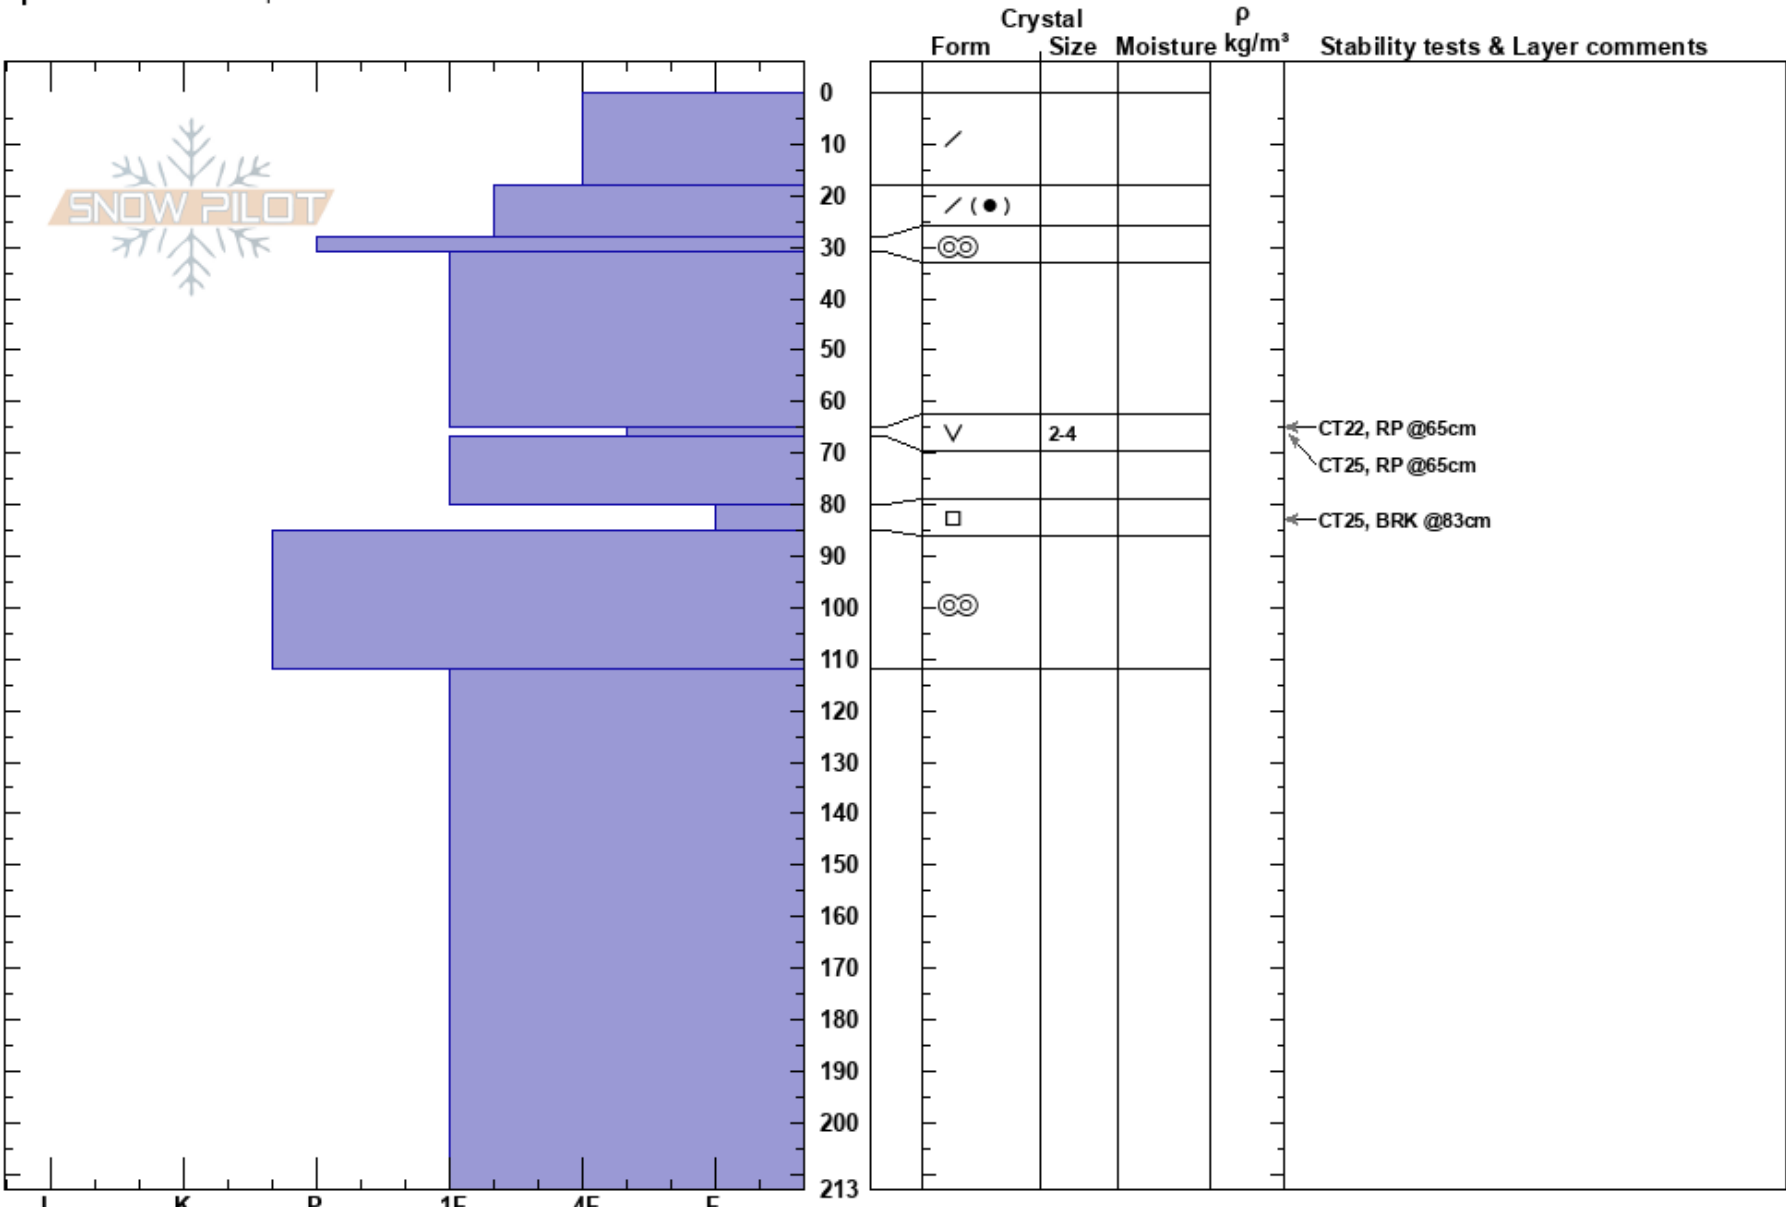

River Fawn
 Monashee
 BC
Elevation: 1680 m
Aspect: W
Specifics: We skied slope

Guides Kingfisher
 09/03/2024 - 10:17
Co-ord: 50.54754N, -118.36396E
Slope Angle: 20°
Wind Loading:

Stability: HS:213
Air Temperature: -0.3°C **PF:**30 80-85cm:Problematic layer
Sky Cover: OVC
Precipitation: NO
Wind: Light Breeze