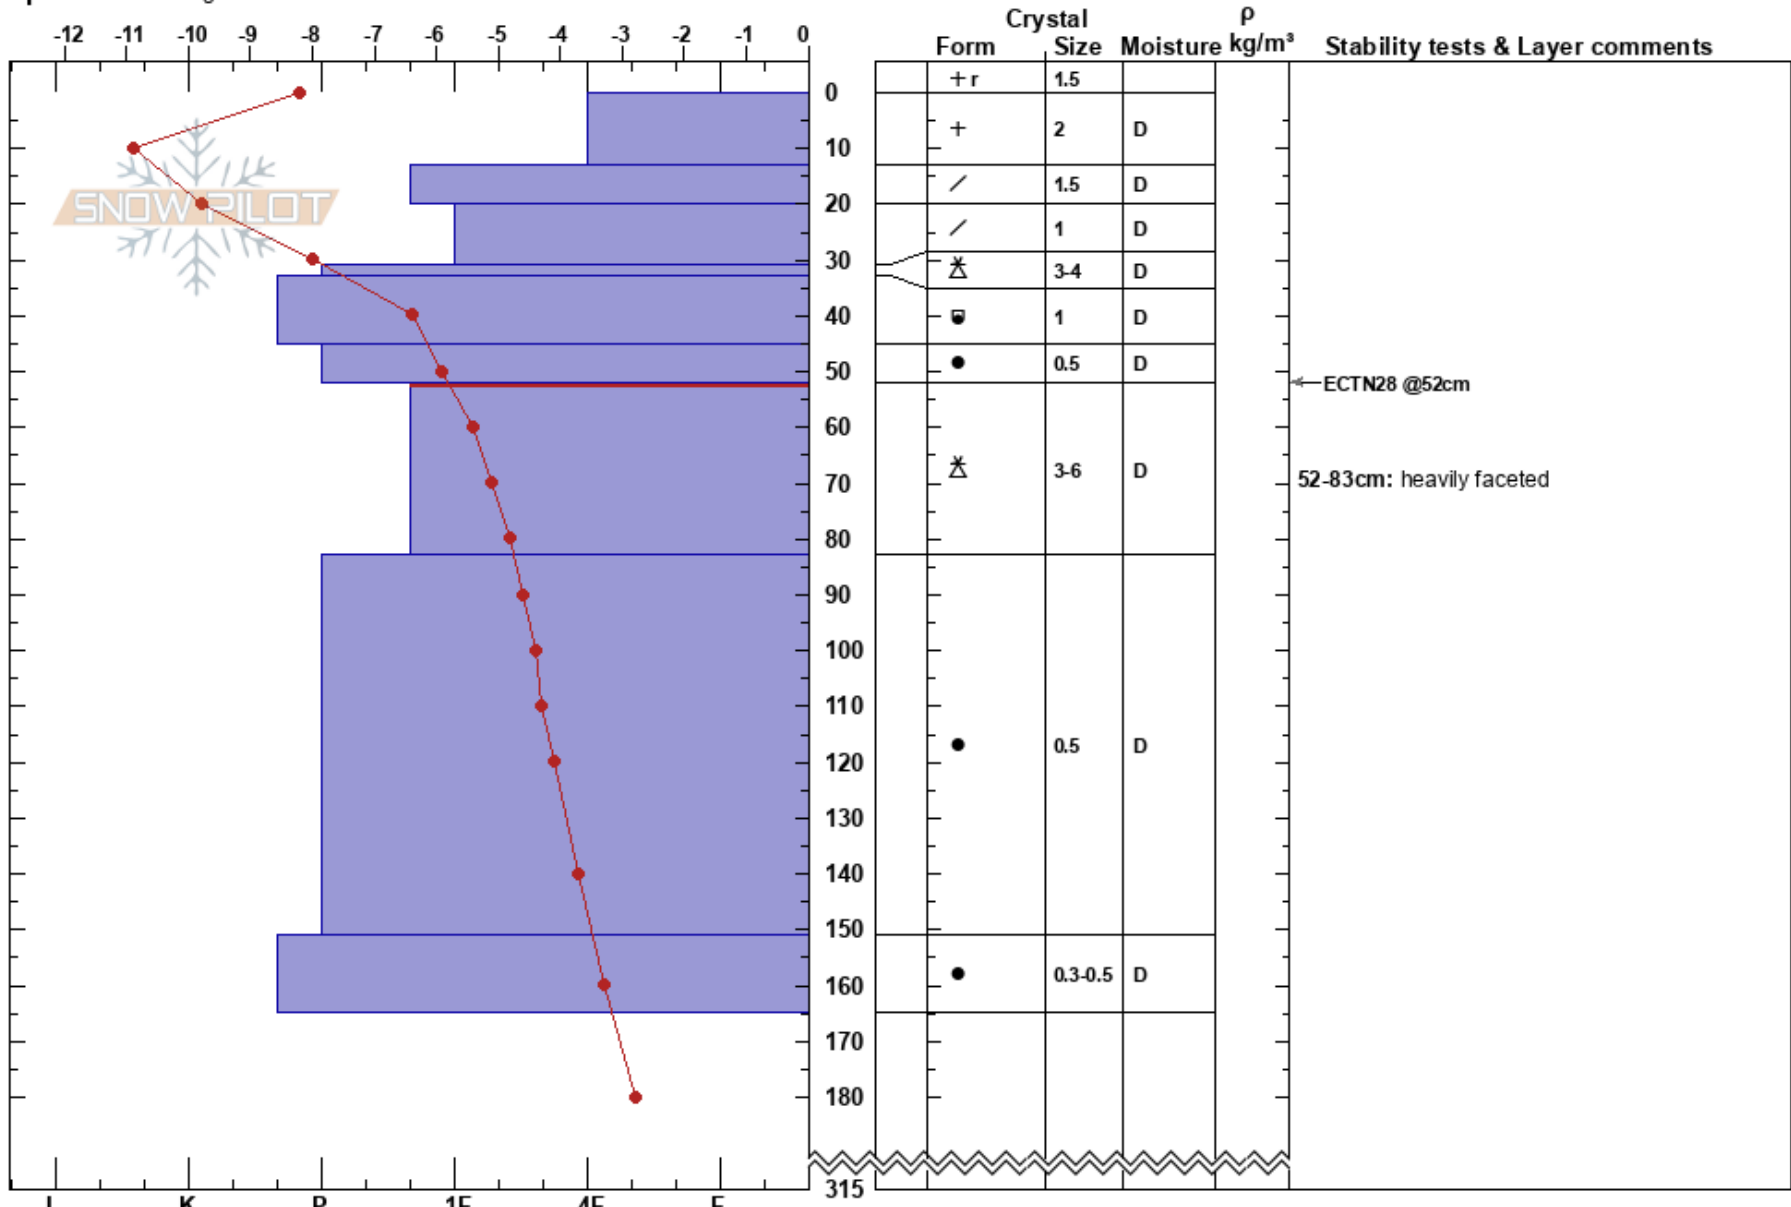

Zone 5- HBJ Shot 8
 Wasatch Range
 UT
 Elevation: 9600 ft
 Aspect: NW

Johanna Kelly
 03/09/2024 - 10:00am
 Co-ord:
 Slope Angle: 24°
 Wind Loading:

Stability:
 Air Temperature: -0.8°C
 Sky Cover: CLR
 Precipitation: NO
 Wind: Calm

HS:315
 Layer Notes:
 52-83cm: heavily faceted
 52-83cm: Problematic layer

Specifics: Pit dug in a Ski Area

Notes: w/ Ellie Martin. Skier's left of GAZEX installation.