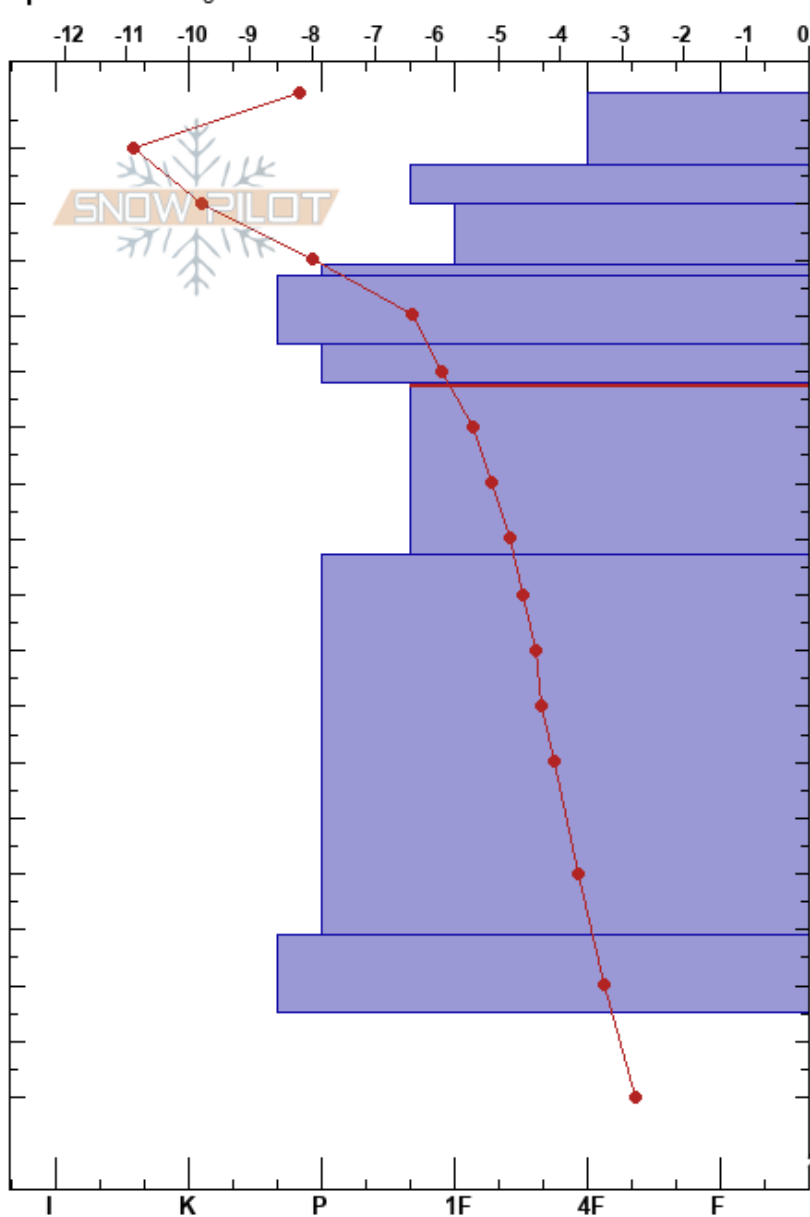

Zone 5- HBJ Shot 8
 Wasatch Range
 UT
 Elevation: 9600 ft
 Aspect: NW
 Specifics: Pit dug in a Ski Area

Johanna Kelly
 03/09/2024 - 10:00am
 Co-ord:
 Slope Angle: 24°
 Wind Loading:

Stability:
 Air Temperature: -0.8°C
 Sky Cover: CLR
 Precipitation: NO
 Wind: Calm

HS:315
 Layer Notes:
 52-83cm: heavily faceted
 52-83cm: Problematic layer

Form	Crystal Size	Moisture	ρ kg/m ³	Stability tests & Layer comments
+r	1.5			
+	2	D		
/	1.5	D		
/	1	D		
⊘	3-4	D		
⊘	1	D		
•	0.5	D		← ECTN28 @52cm
⊘	3-6	D		52-83cm: heavily faceted
•	0.5	D		
•	0.3-0.5	D		