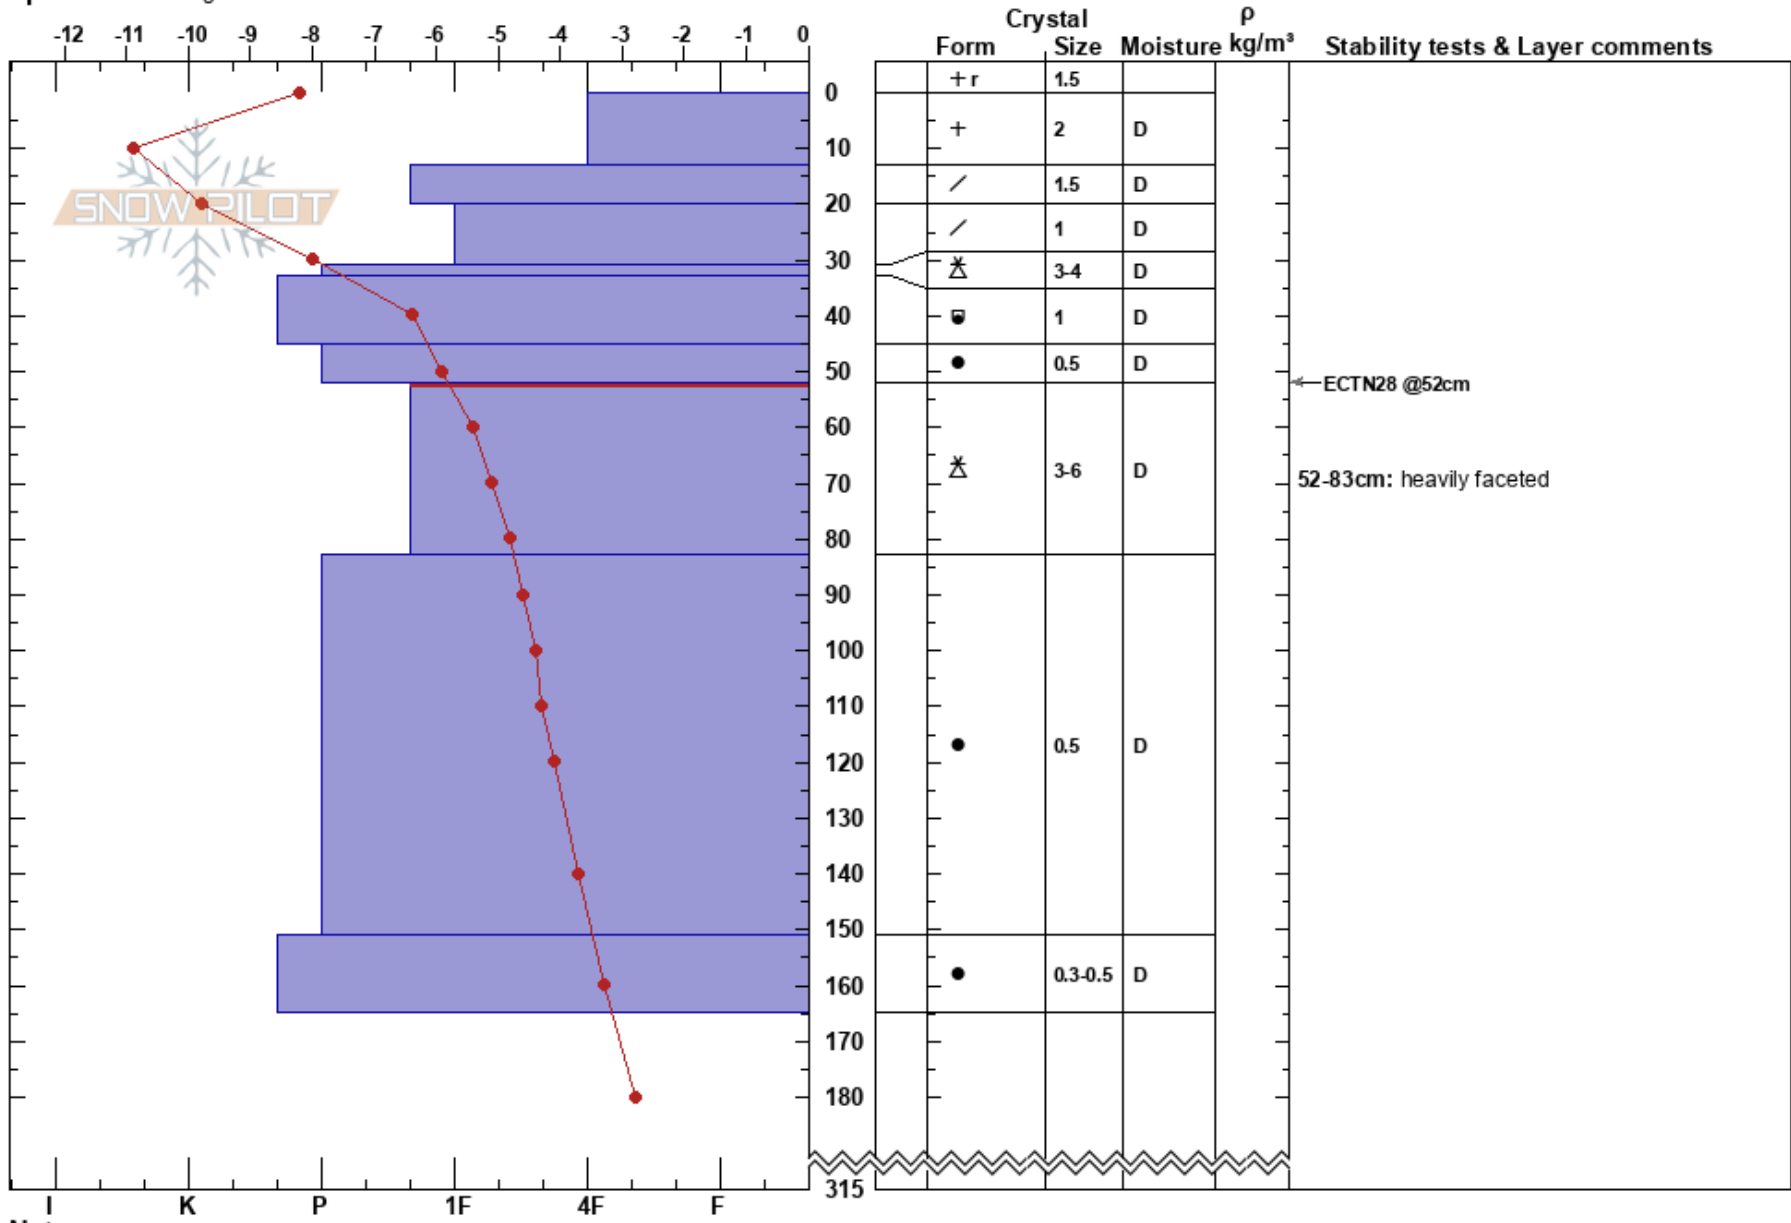

Zone 5- HBJ Shot 8
 Wasatch Range
 UT
 Elevation: 9600 ft
 Aspect: NW
 Specifics: Pit dug in a Ski Area

Johanna Kelly
 03/09/2024 - 10:00am
 Co-ord:
 Slope Angle: 24°
 Wind Loading:

Stability:
 Air Temperature: -0.8°C
 Sky Cover: CLR
 Precipitation: NO
 Wind: Calm

HS:315
 Layer Notes:
 52-83cm: heavily faceted
 52-83cm: Problematic layer

Notes: w/ Ellie Martin. Skier's left of GAZEX installation.