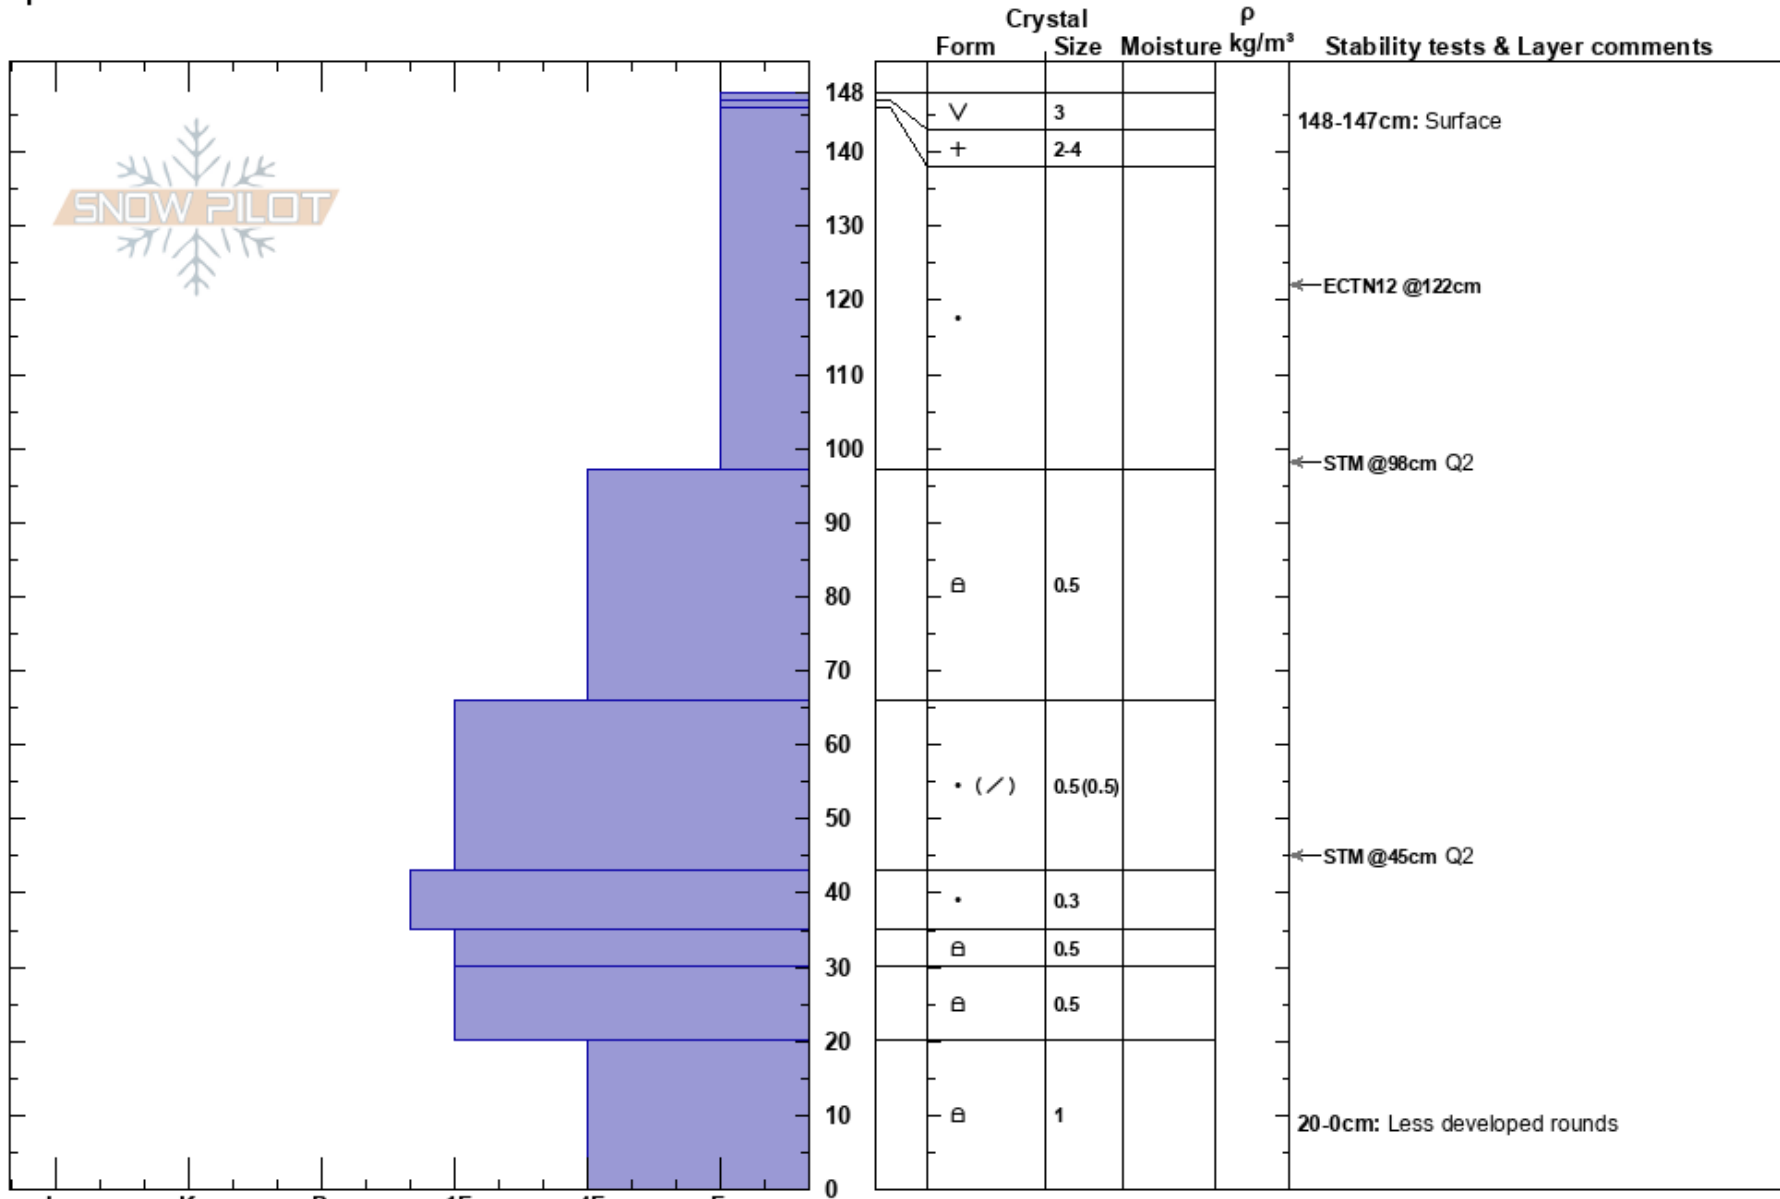

Scotty's Skiers Right  
 Teton Range  
 WY  
 Elevation: 918 ft  
 Aspect: 60°  
 Specifics:

Allison Paul  
 03/09/2024 - 12:00pm  
 Co-ord: 43.78132N, -110.92448W  
 Slope Angle: 37°  
 Wind Loading: no

Stability:  
 Air Temperature: 25°F  
 Sky Cover: CLR  
 Precipitation: NO  
 Wind: Calm

HS:148  
 Layer Notes:  
 148-147cm: Surface  
 20-0cm: Less developed rounds

Notes: Height of snow is 325cm, we dug 148cm down so 'ground' is 177cm.  
 Besides some density breaks we did not see much weakness in this top half of the snowpack.