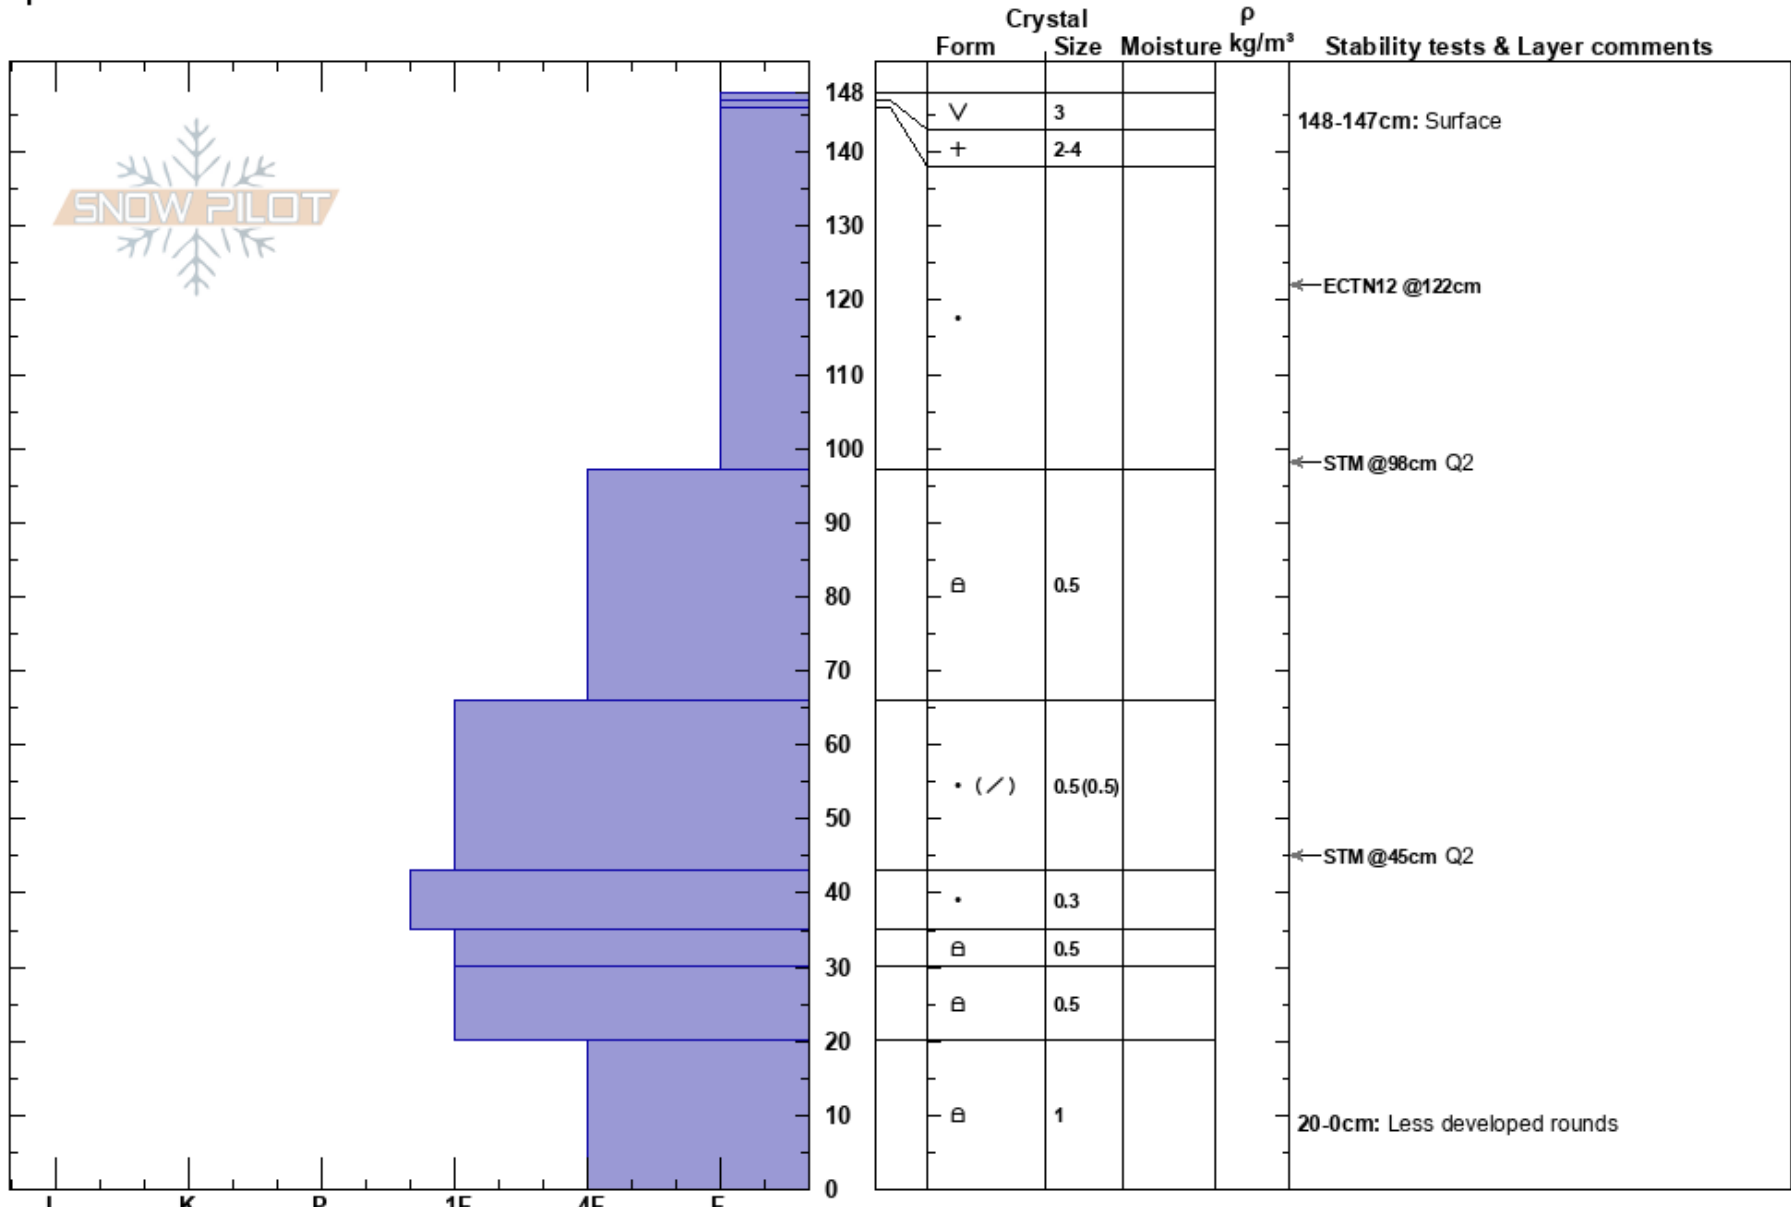

Scotty's Skiers Right
 Teton Range
 WY
 Elevation: 918 ft
 Aspect: 60°
 Specifics:

Allison Paul
 03/09/2024 - 12:00pm
 Co-ord: 43.78132N, -110.92448W
 Slope Angle: 37°
 Wind Loading: no

Stability:
 Air Temperature: 25°F
 Sky Cover: CLR
 Precipitation: NO
 Wind: Calm

HS:148
 Layer Notes:
 148-147cm: Surface
 20-0cm: Less developed rounds

Notes: Height of snow is 325cm, we dug 148cm down so 'ground' is 177cm.
 Besides some density breaks we did not see much weakness in this top half of the snowpack.