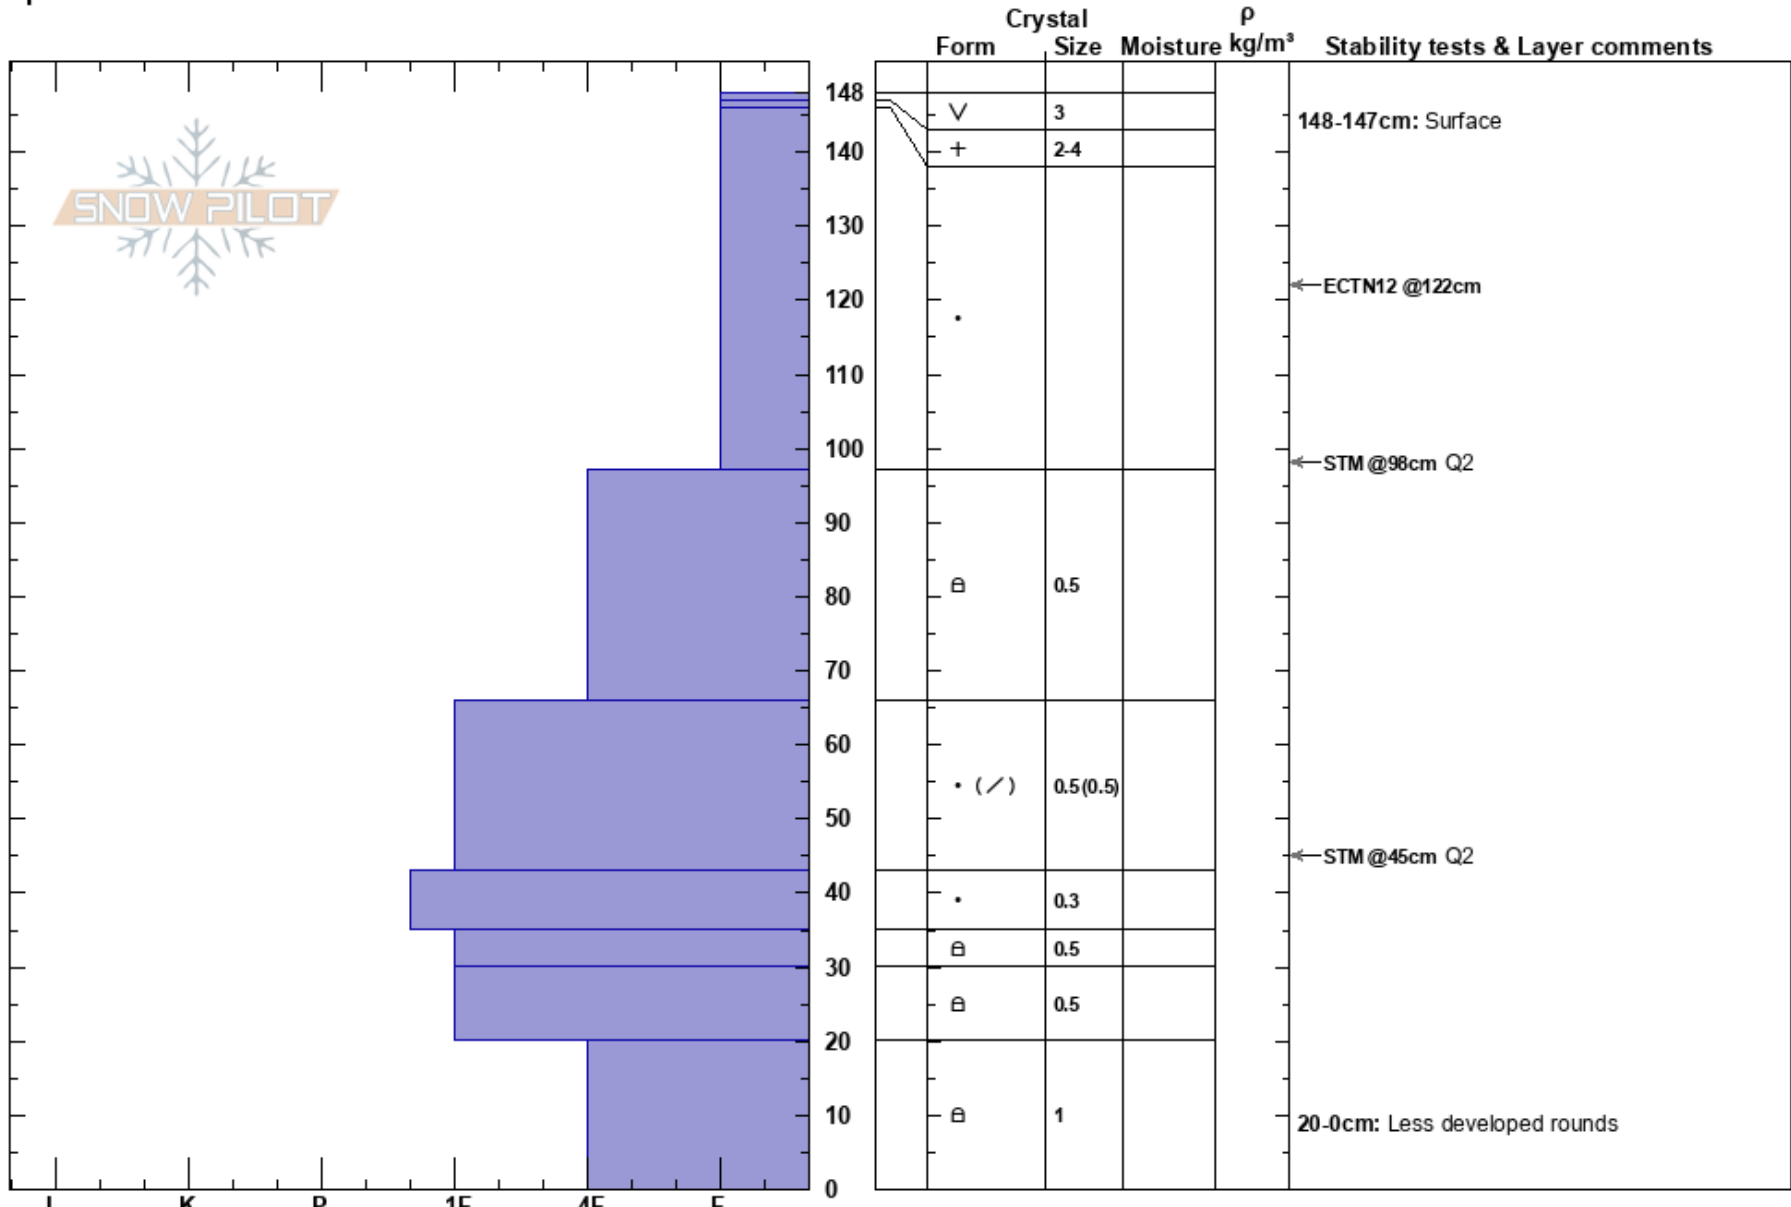

Scotty's Skiers Right
 Teton Range
 WY
Elevation: 918 ft
Aspect: 60°
Specifics:

Allison Paul
 03/09/2024 - 12:00pm
Co-ord: 43.78132N, -110.92448W
Slope Angle: 37°
Wind Loading: no

Stability:
Air Temperature: 25°F
Sky Cover: CLR
Precipitation: NO
Wind: Calm

HS: 148
Layer Notes:
 148-147cm: Surface
 20-0cm: Less developed rounds

Notes: Height of snow is 325cm, we dug 148cm down so 'ground' is 177cm.
 Besides some density breaks we did not see much weakness in this top half of the snowpack.